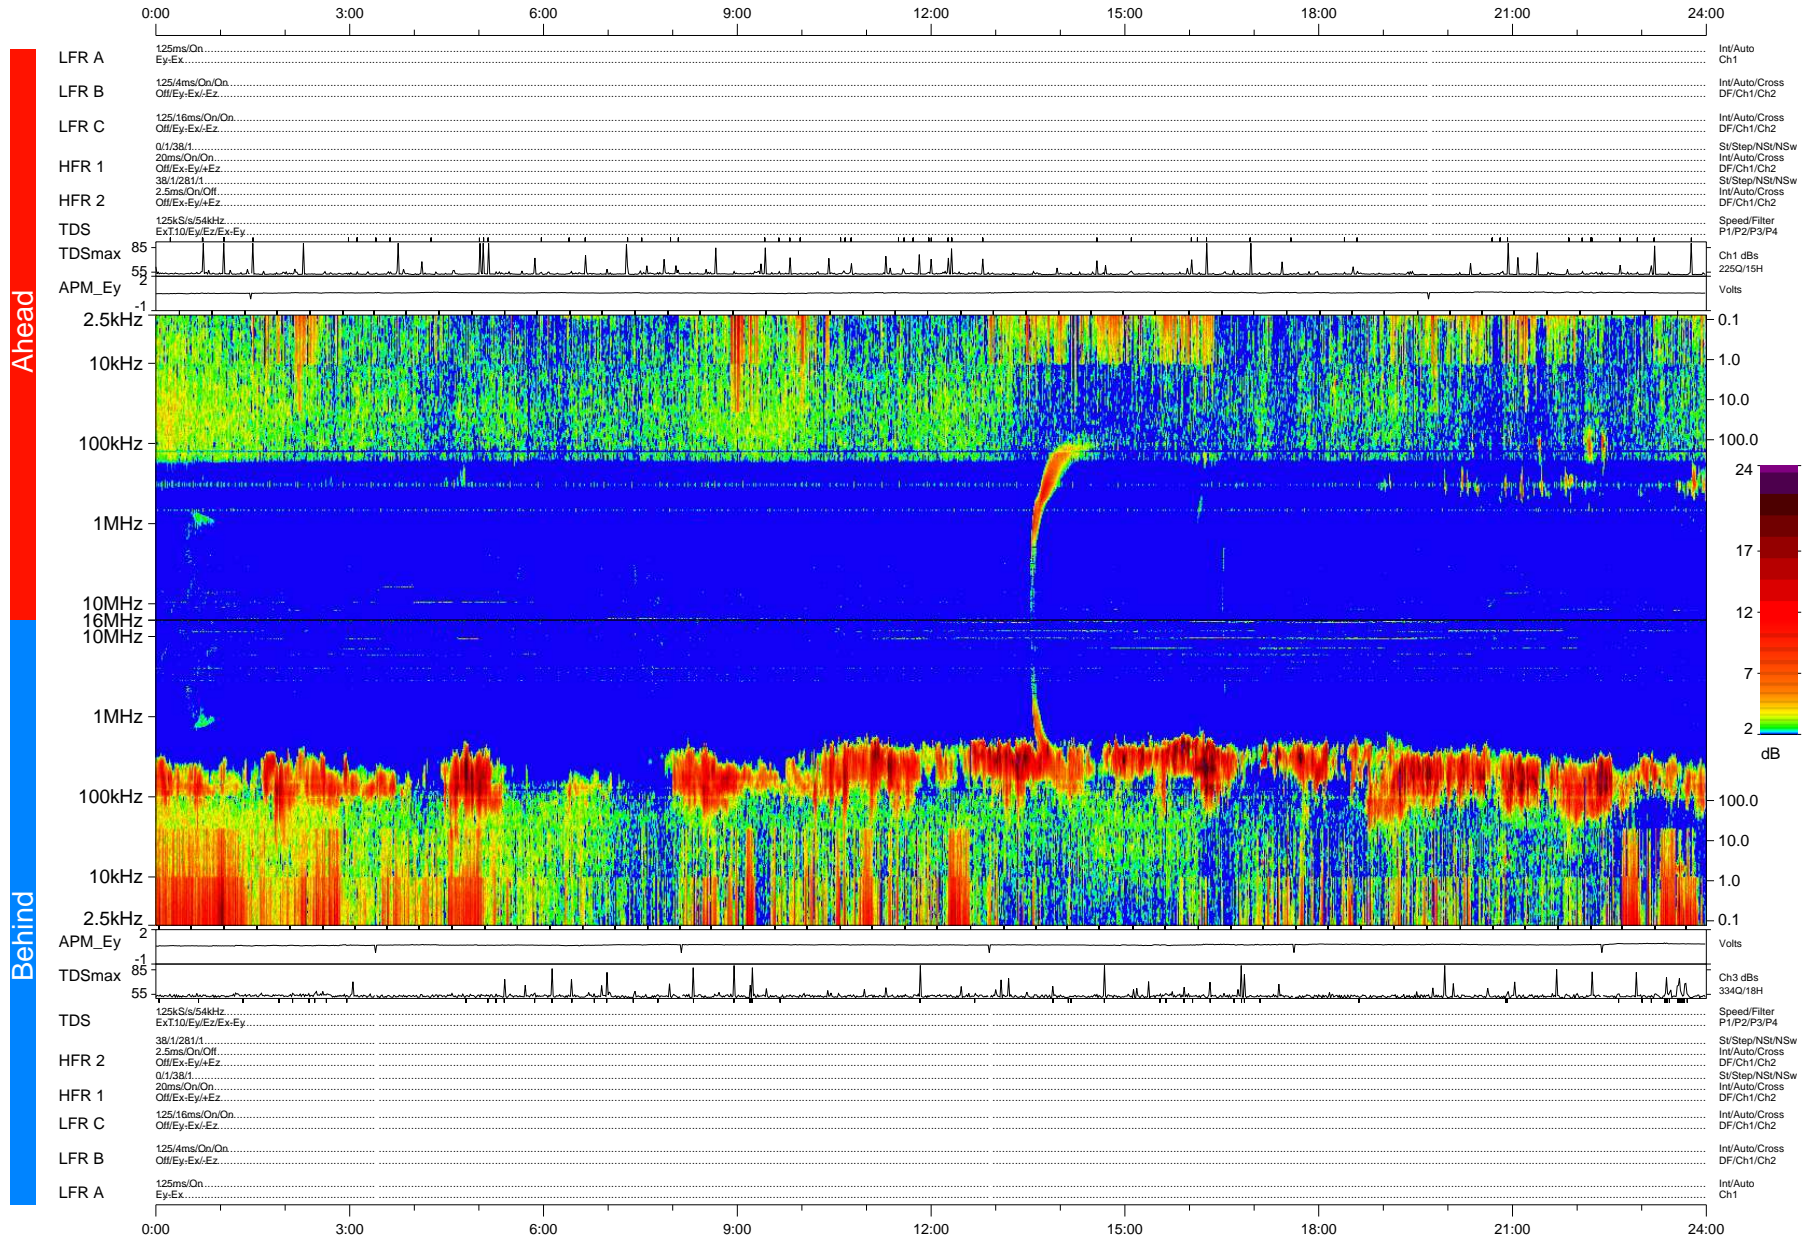

STEREO/WAVES Daily Summary - 29-Apr-2007 (DOY 119)

Ahead source file: swaves_ahead_2007_119_1_04.fin (Recovery: 99.9% HK, 93% Pkts)
Ahead PSE Angle: 4.1°

DPU up 174.2d, V374d1

Behind PSE Angle: -1.8°
Behind source file: swaves_behind_2007_119_1_04.fin (Recovery: 99.7% HK, 109% Pkts)

Time (UTC)