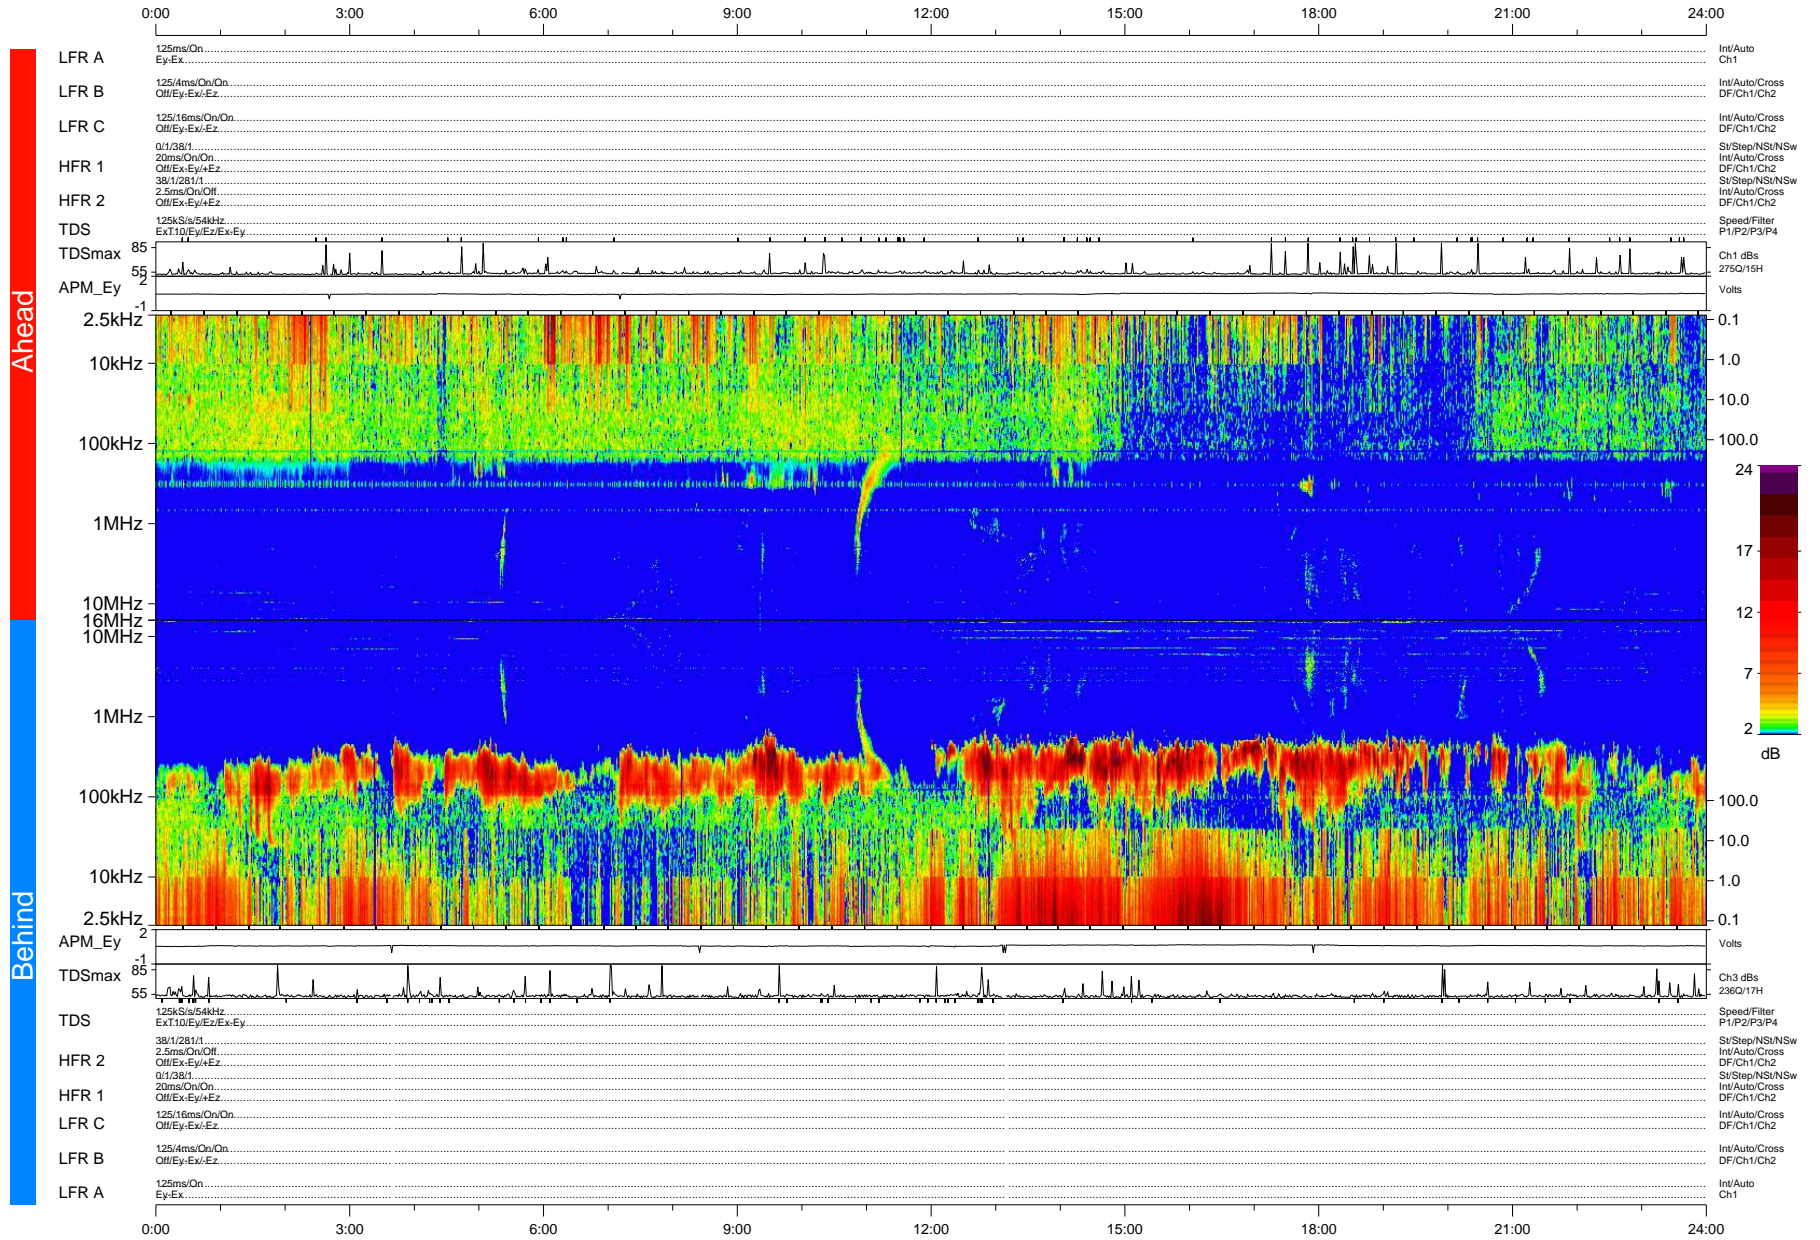

STEREO/WAVES Daily Summary - 28-Apr-2007 (DOY 118)

Ahead source file: swaves_ahead_2007_118_1_05.fin (Recovery: 99.9% HK, 99% Pkts)
Ahead PSE Angle: 4.0°

DPU up 173.2d, V374d1

Behind PSE Angle: -1.7°
Behind source file: swaves_behind_2007_118_1_05.fin (Recovery: 99.7% HK, 93% Pkts)

Time (UTC)