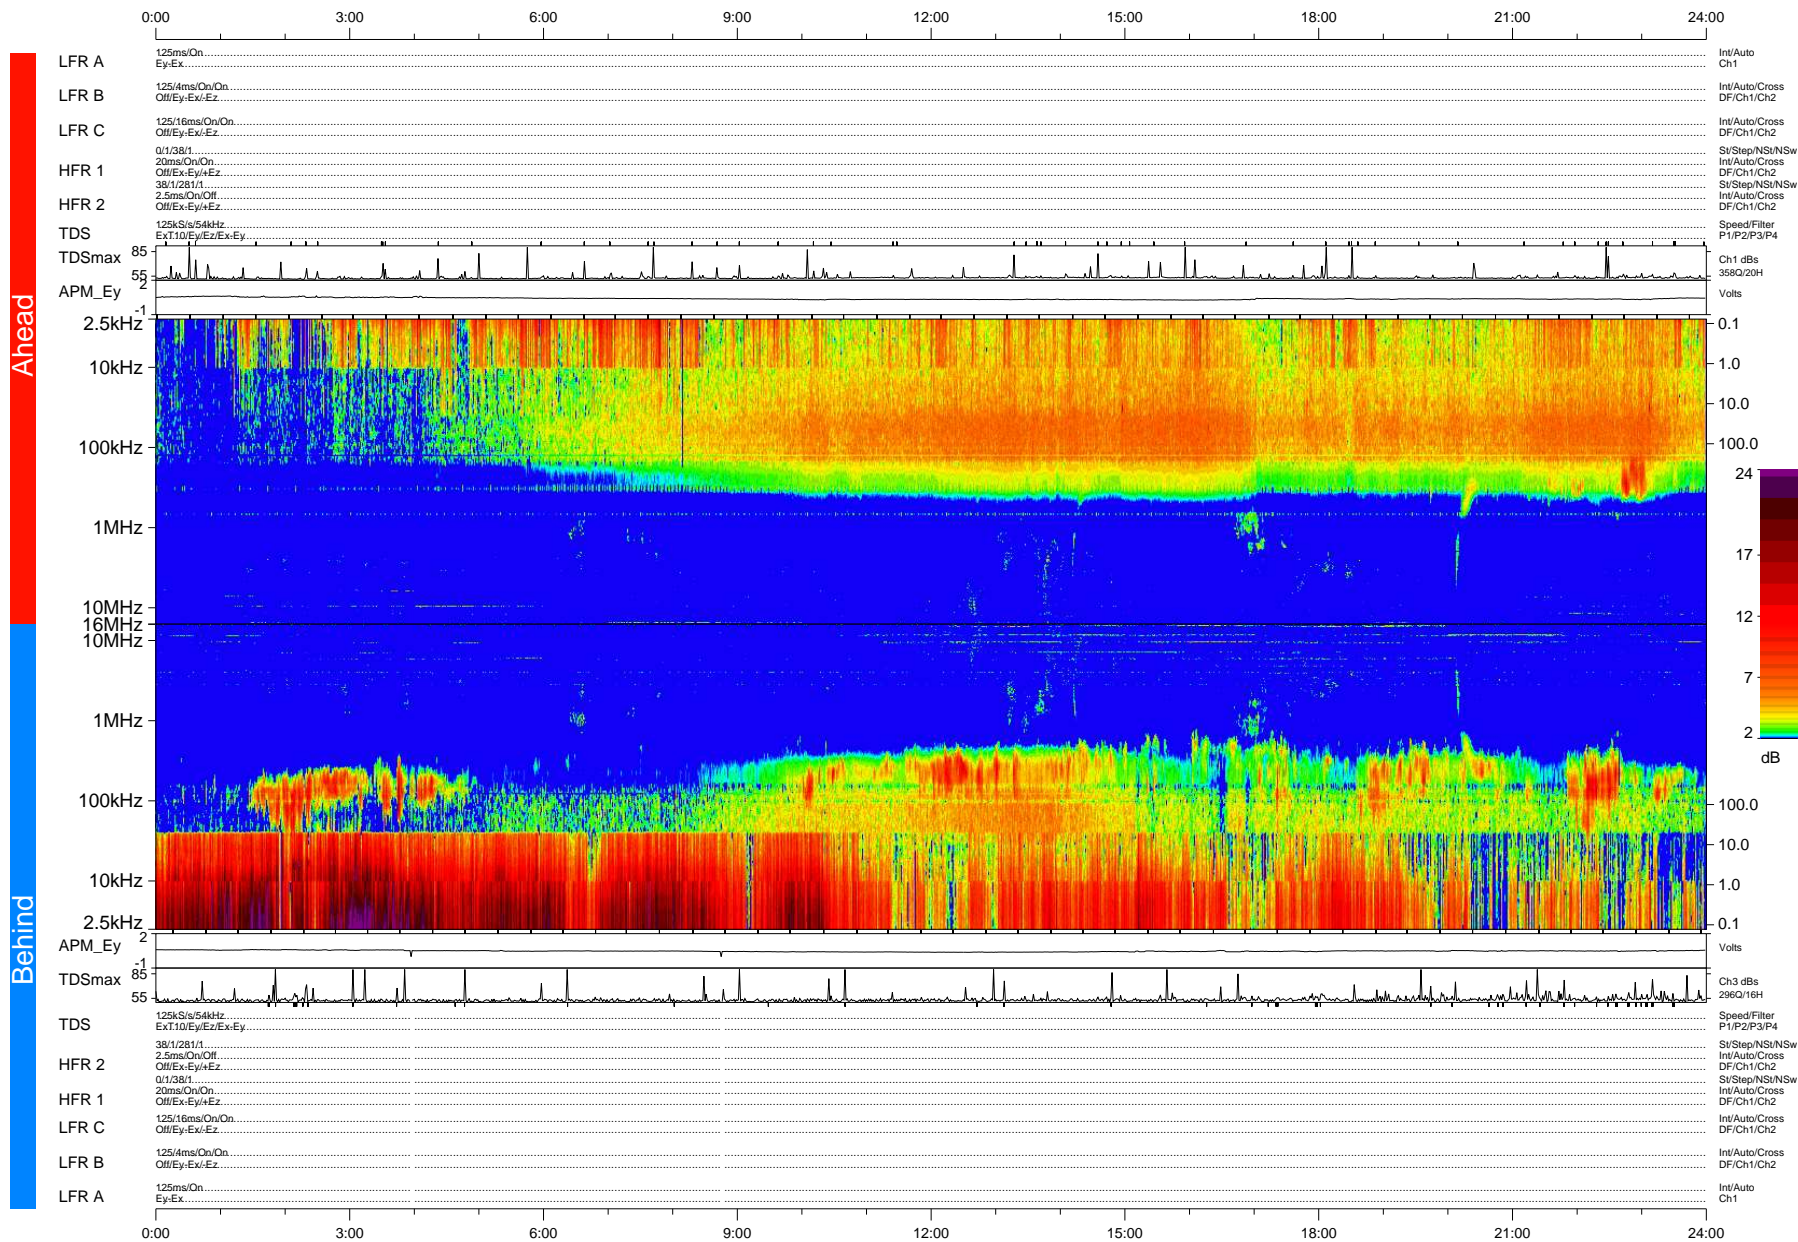

STEREO/WAVES Daily Summary - 27-Apr-2007 (DOY 117)

Ahead source file: swaves_ahead_2007_117_1_05.fin (Recovery: 100.0% HK, 112% Pkts)
Ahead PSE Angle: 3.9°

DPU up 172.2d, V374d1

Behind PSE Angle: -1.7°
Behind source file: swaves_behind_2007_117_1_05.fin (Recovery: 99.9% HK, 103% Pkts)

Time (UTC)