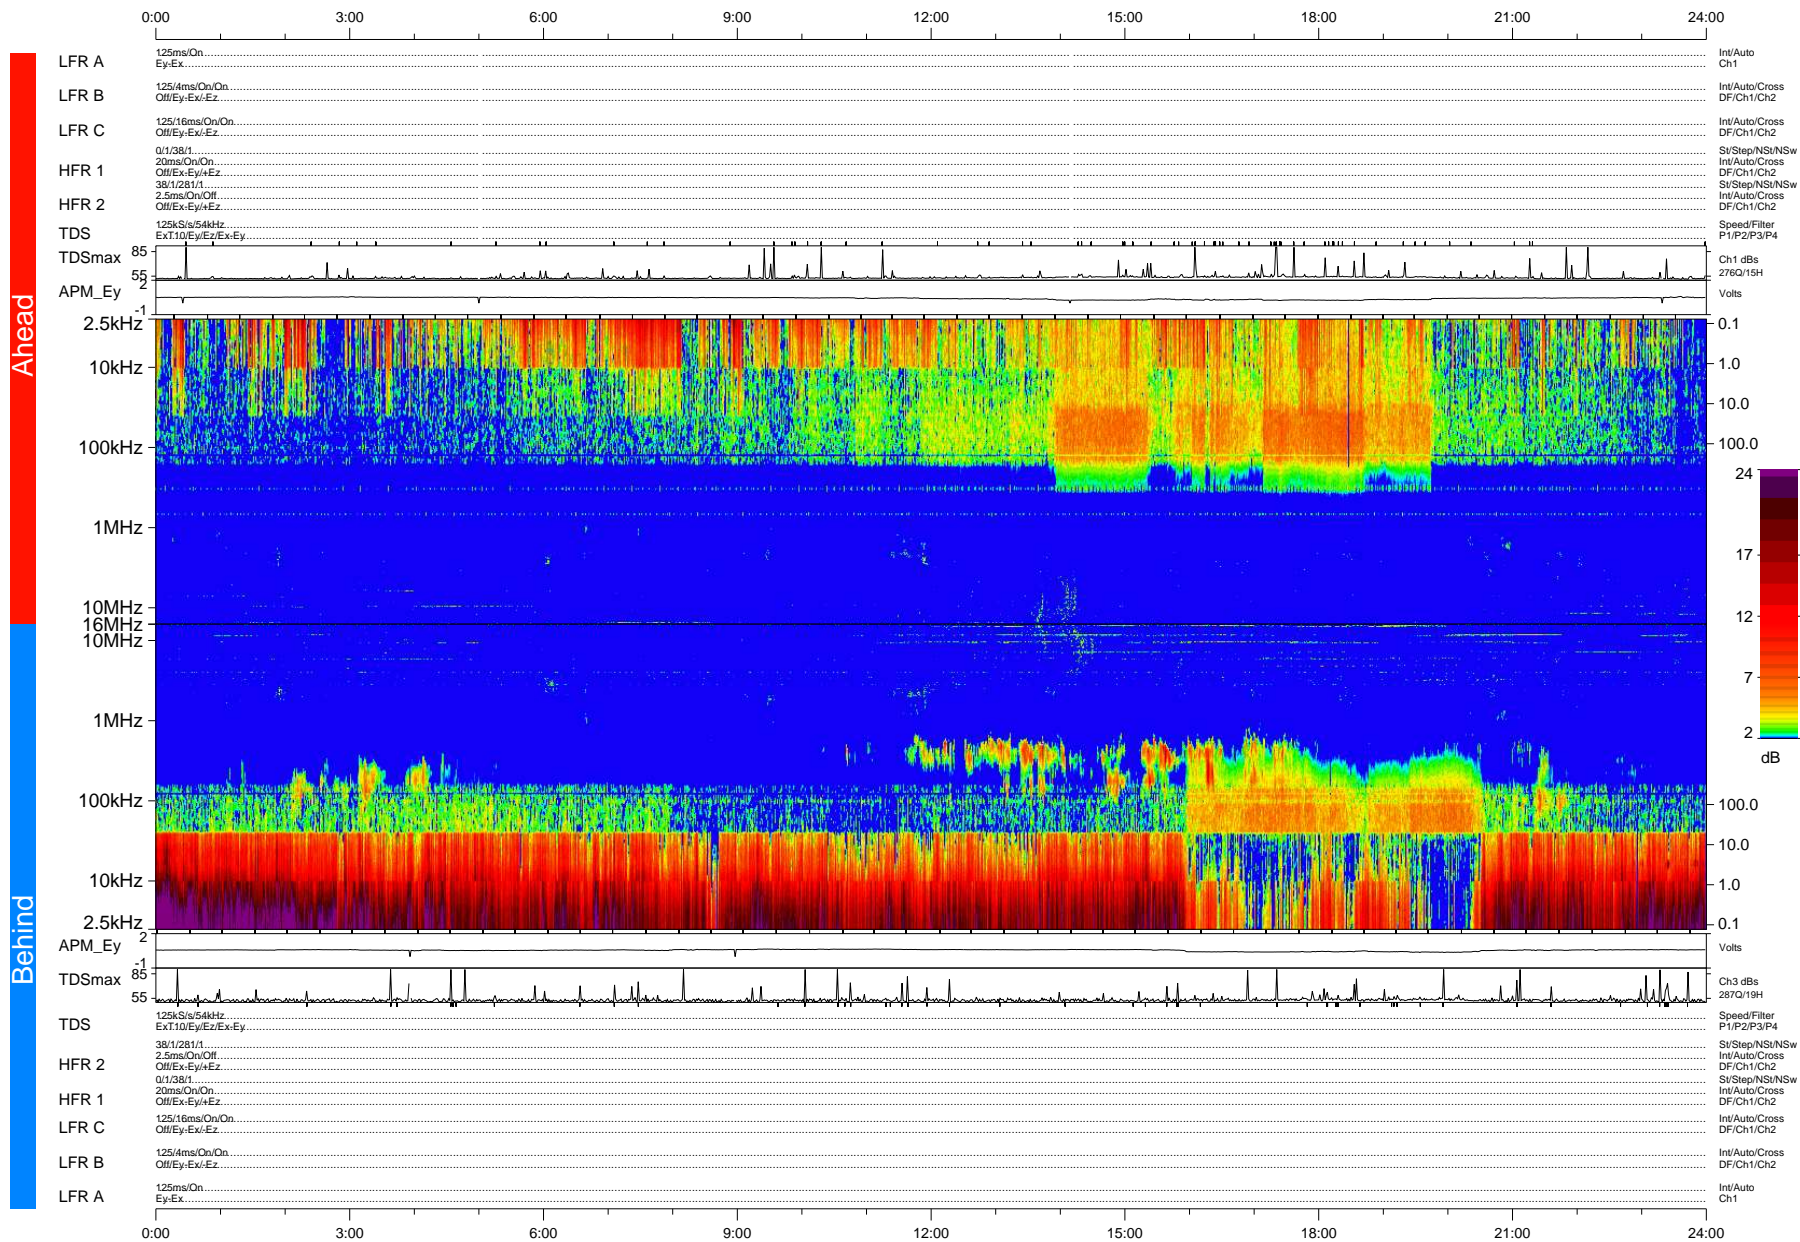

STEREO/WAVES Daily Summary - 26-Apr-2007 (DOY 116)

Ahead source file: swaves_ahead_2007_116_1_06.fin (Recovery: 99.7% HK, 99% Pkts)
Ahead PSE Angle: 3.8°

DPU up 171.2d, V374d1

Behind PSE Angle: -1.6°
Behind source file: swaves_behind_2007_116_1_05.fin (Recovery: 99.9% HK, 102% Pkts)

Time (UTC)