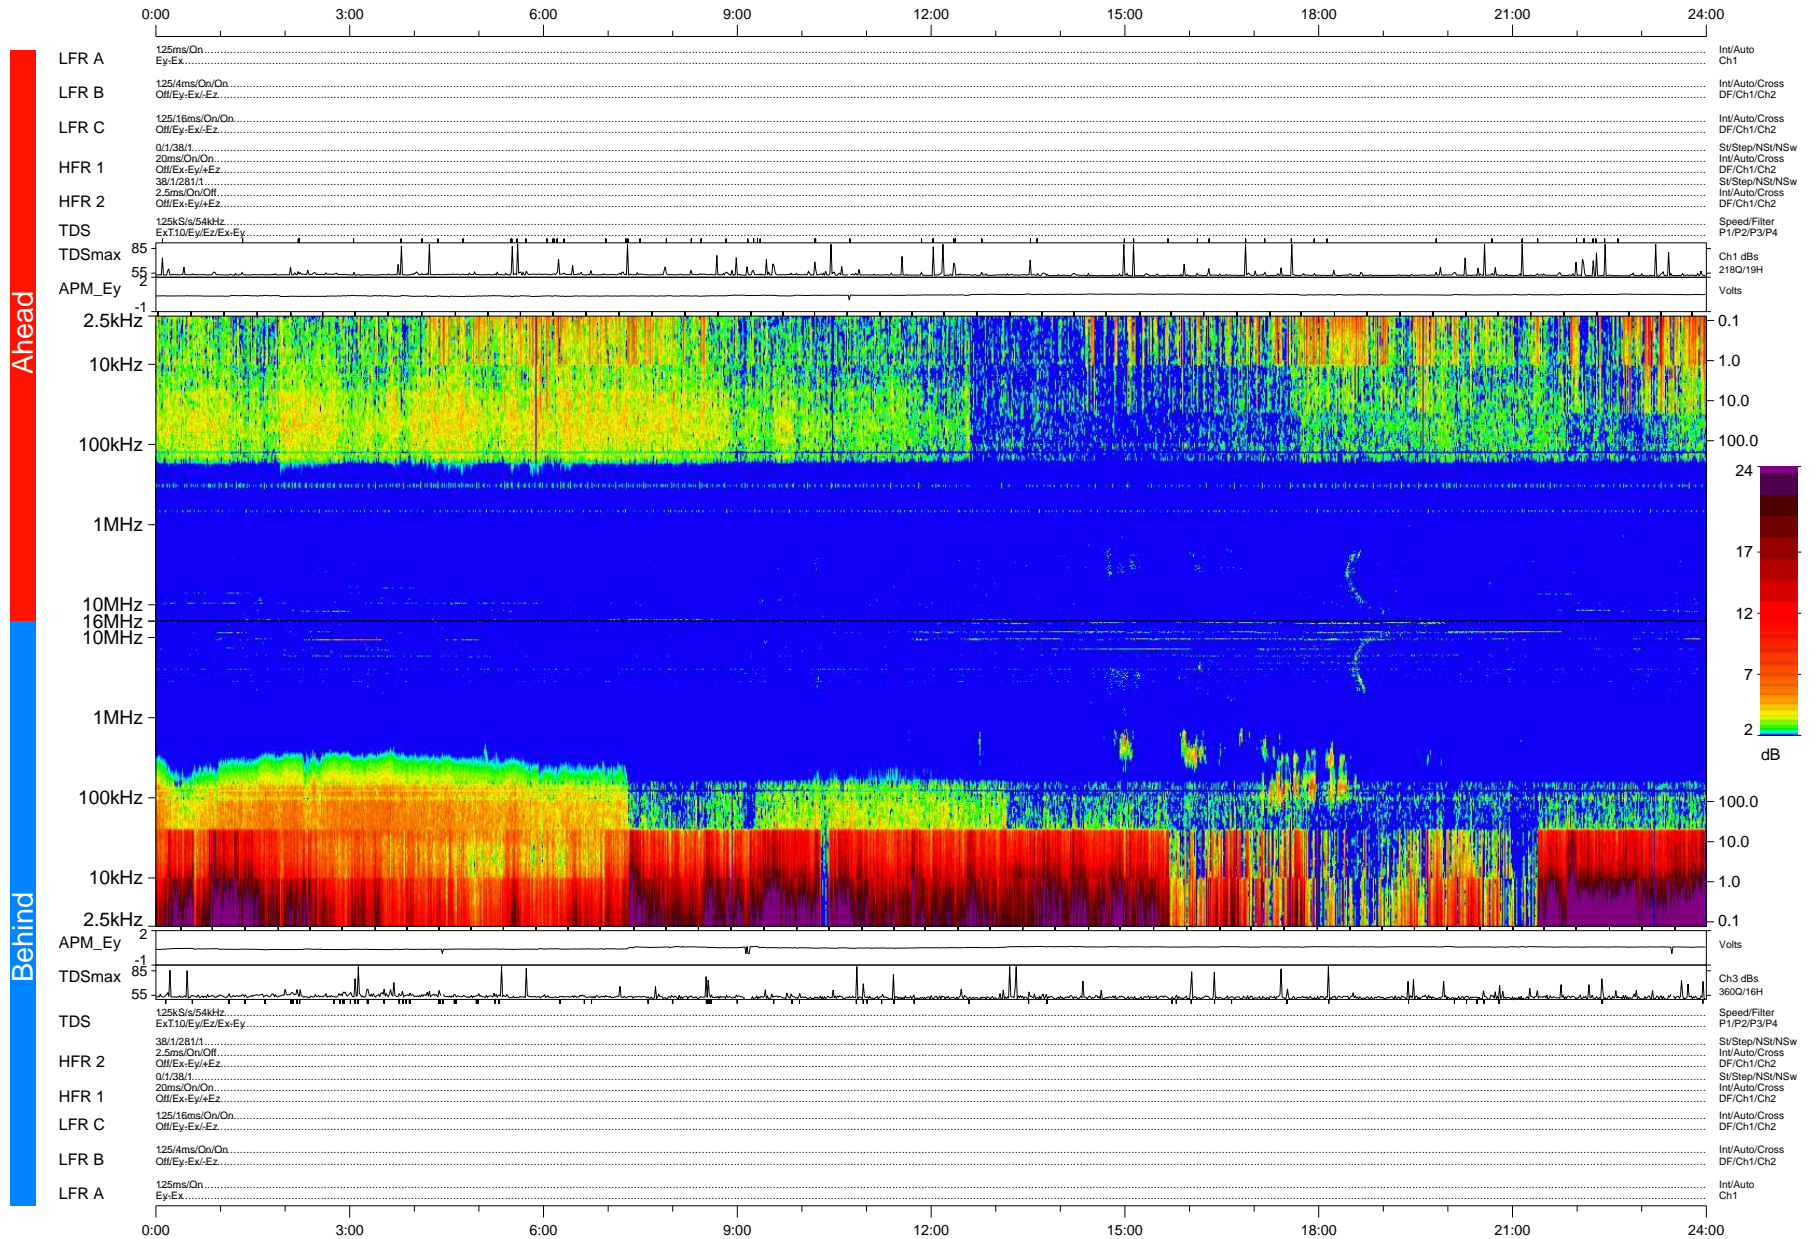

STEREO/WAVES Daily Summary - 25-Apr-2007 (DOY 115)

Ahead source file: swaves_ahead_2007_115_1_06.fin (Recovery: 99.9% HK, 92% Pkts)
 Ahead PSE Angle: 3.8°

DPU up 170.2d, V374d1

Behind PSE Angle: -1.6°
 Behind source file: swaves_behind_2007_115_1_05.fin (Recovery: 99.7% HK, 112% Pkts)

Time (UTC)

file: stereo_swaves_daily-summary_color-status_20070425_v04 DPU up 180.3d, V374d1
 made by: space.umn.edu on macOS with IDL 8.8.2 on 2022-10-19 07:12:57, with TMLib V945 / dynspec V311