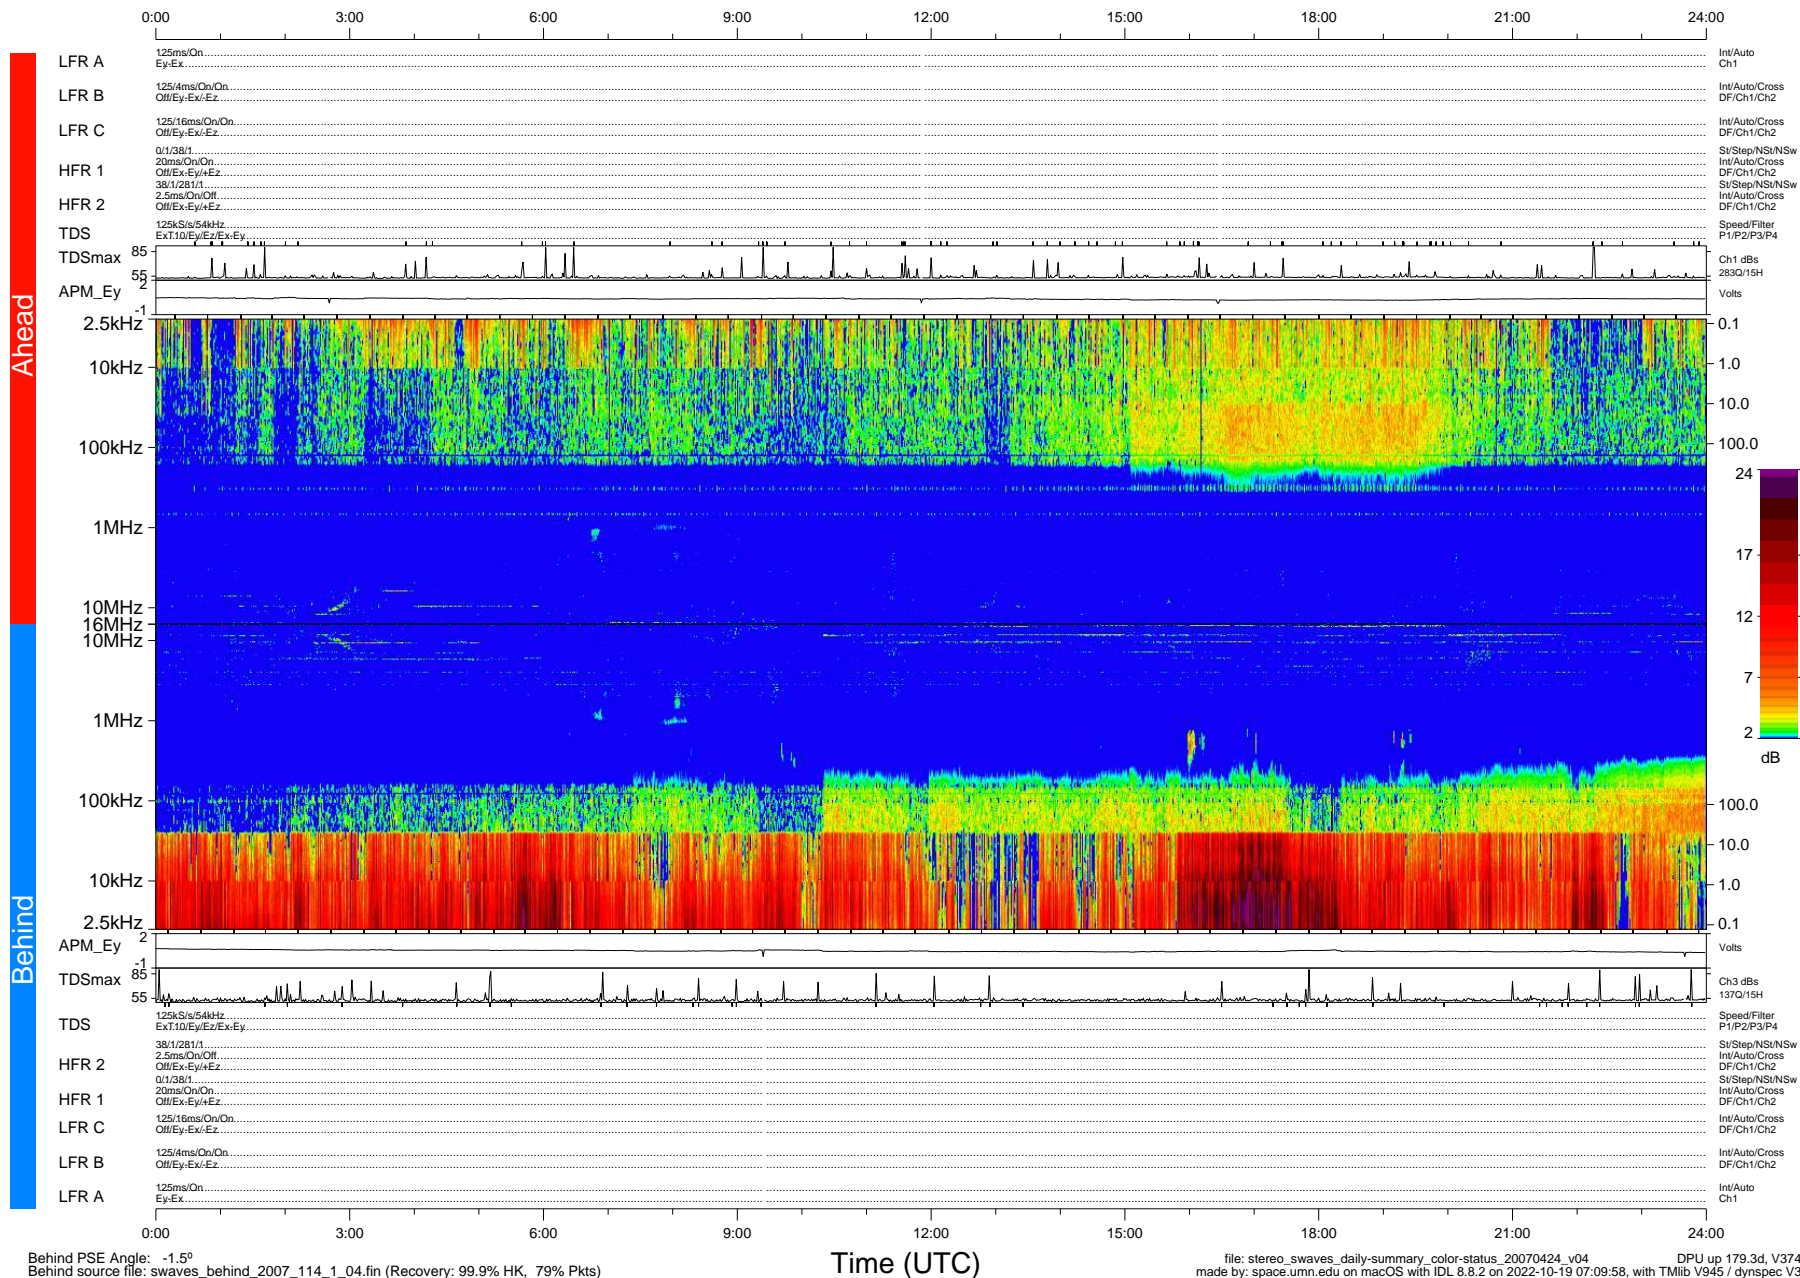

STEREO/WAVES Daily Summary - 24-Apr-2007 (DOY 114)

Ahead source file: swaves_ahead_2007_114_1_05.fin (Recovery: 99.7% HK, 100% Pkts)
Ahead PSE Angle: 3.8°

DPU up 169.2d, V374d1

Behind PSE Angle: -1.5°
Behind source file: swaves_behind_2007_114_1_04.fin (Recovery: 99.9% HK, 79% Pkts)