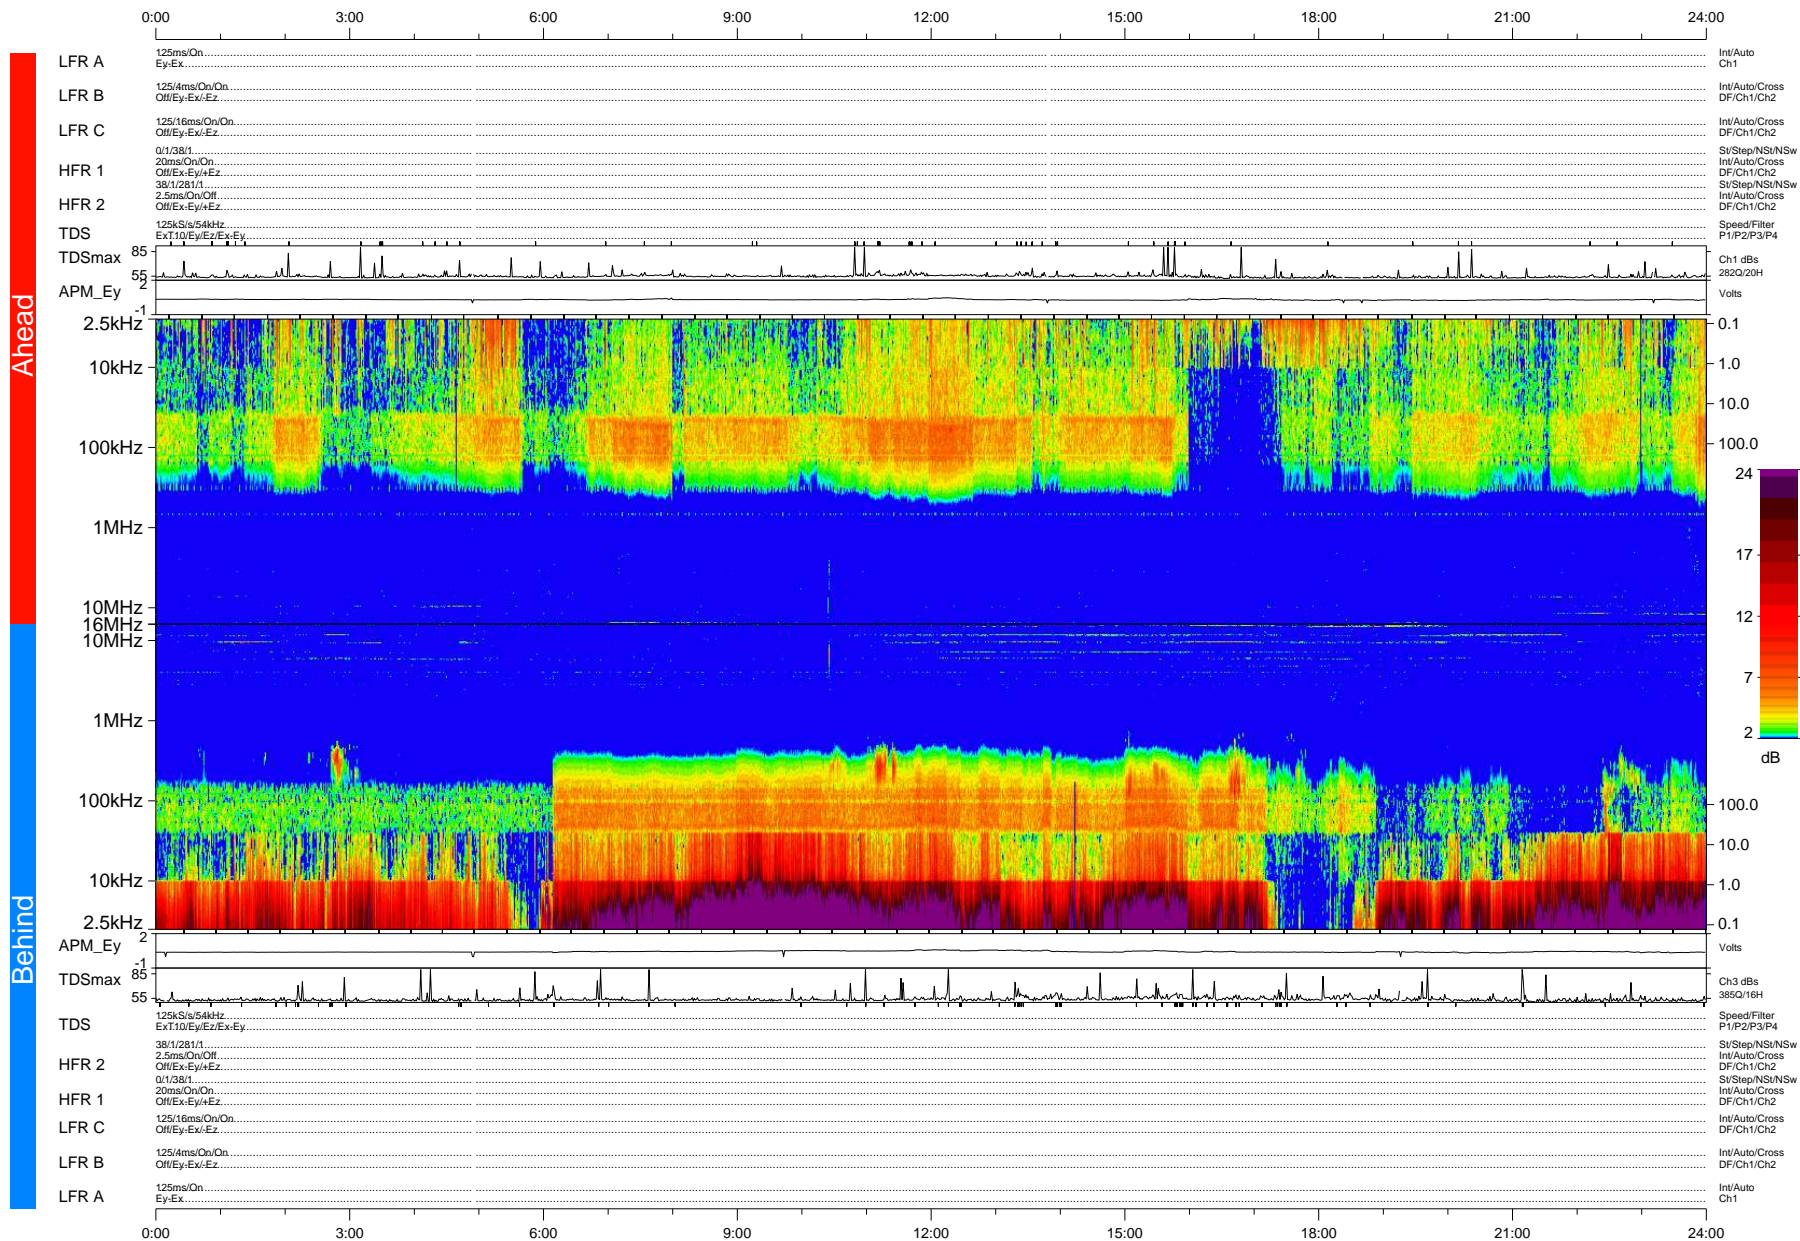

STEREO/WAVES Daily Summary - 22-Apr-2007 (DOY 112)

Ahead source file: swaves_ahead_2007_112_1_04.fin (Recovery: 99.7% HK, 101% Pkts)
Ahead PSE Angle: 3.6°

DPU up 167.2d, V374d1

Behind PSE Angle: -1.5°
Behind source file: swaves_behind_2007_112_1_05.fin (Recovery: 99.7% HK, 116% Pkts)

Time (UTC)