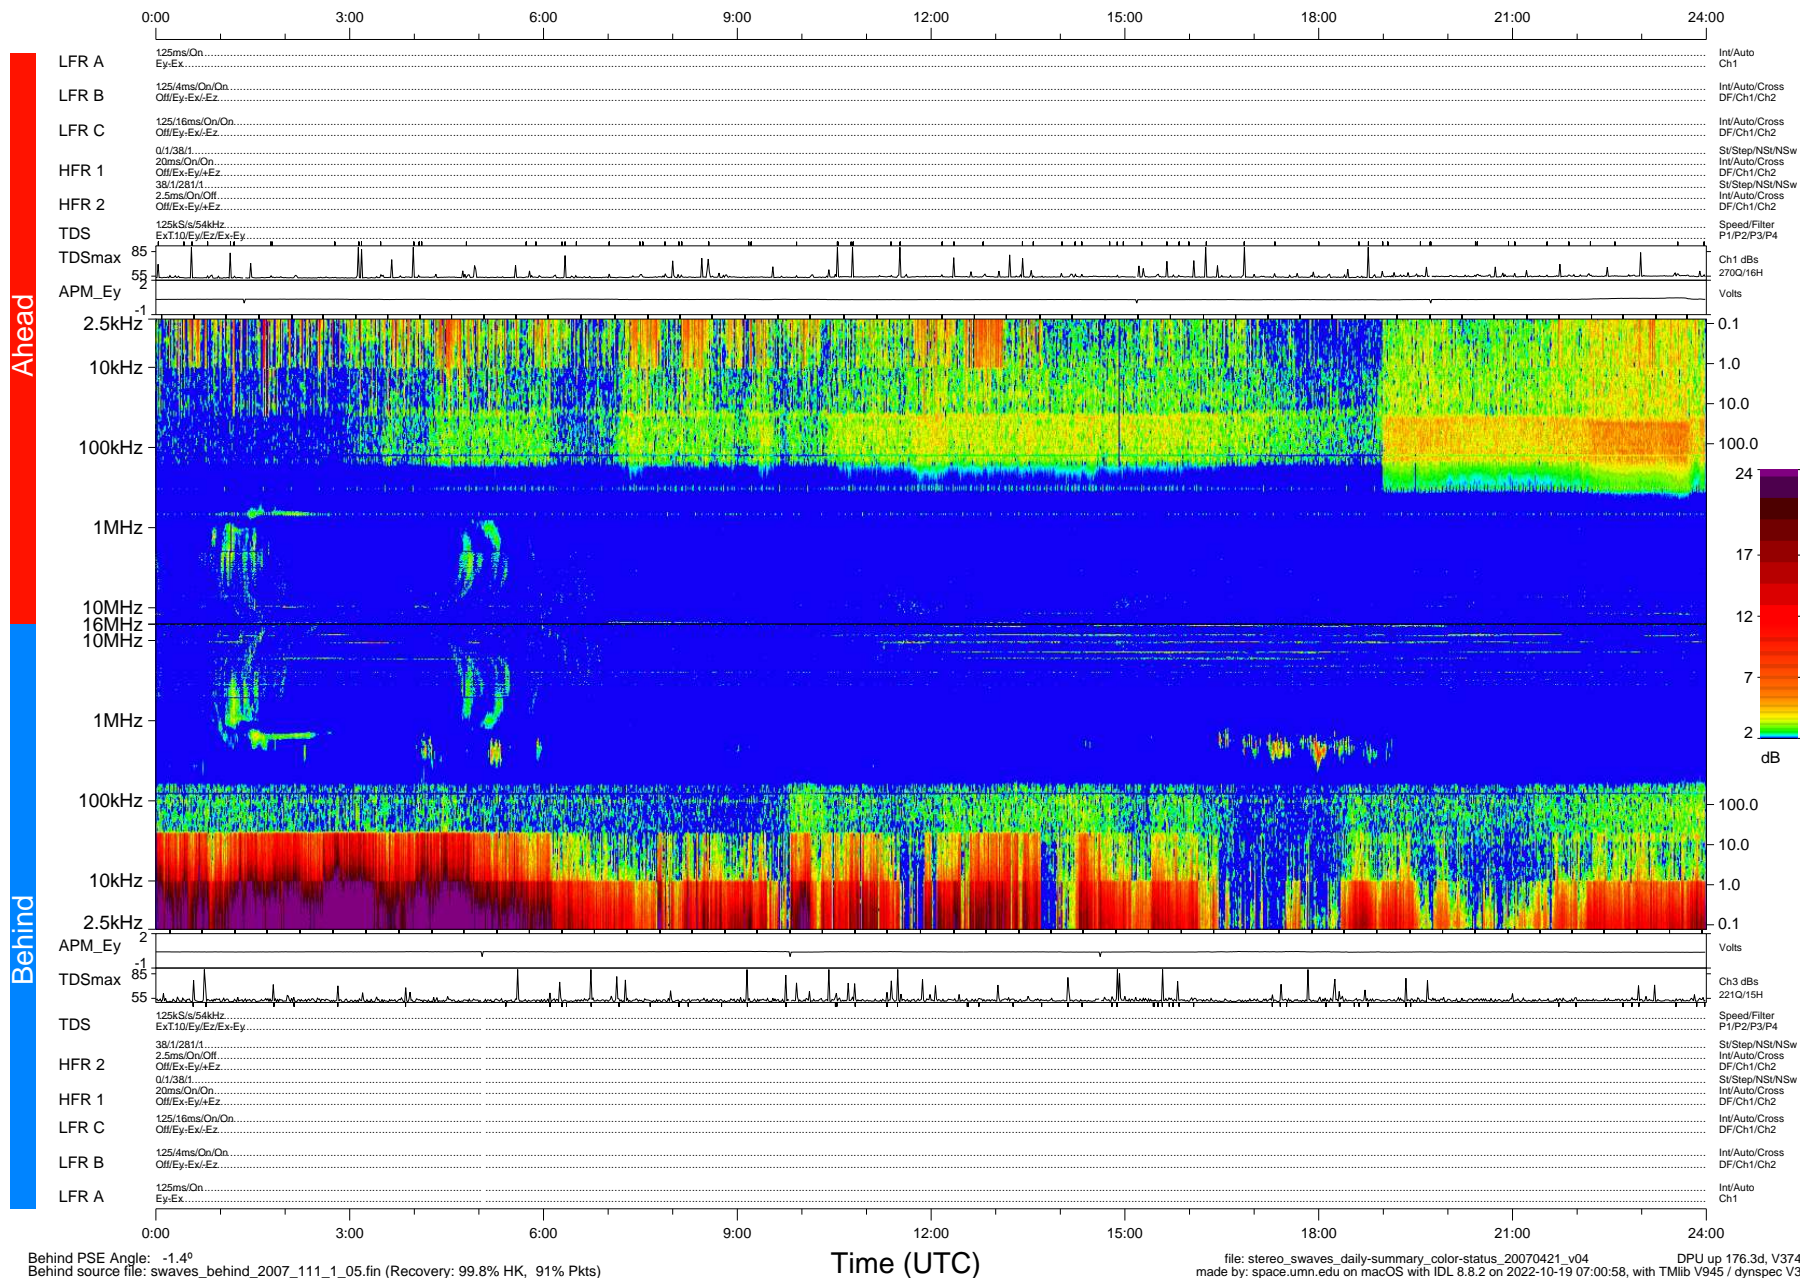

STEREO/WAVES Daily Summary - 21-Apr-2007 (DOY 111)

Ahead source file: swaves_ahead_2007_111_1_04.fin (Recovery: 99.8% HK, 99% Pkts)
Ahead PSE Angle: 3.5°

DPU up 166.2d, V374d1

Behind PSE Angle: -1.4°
Behind source file: swaves_behind_2007_111_1_05.fin (Recovery: 99.8% HK, 91% Pkts)