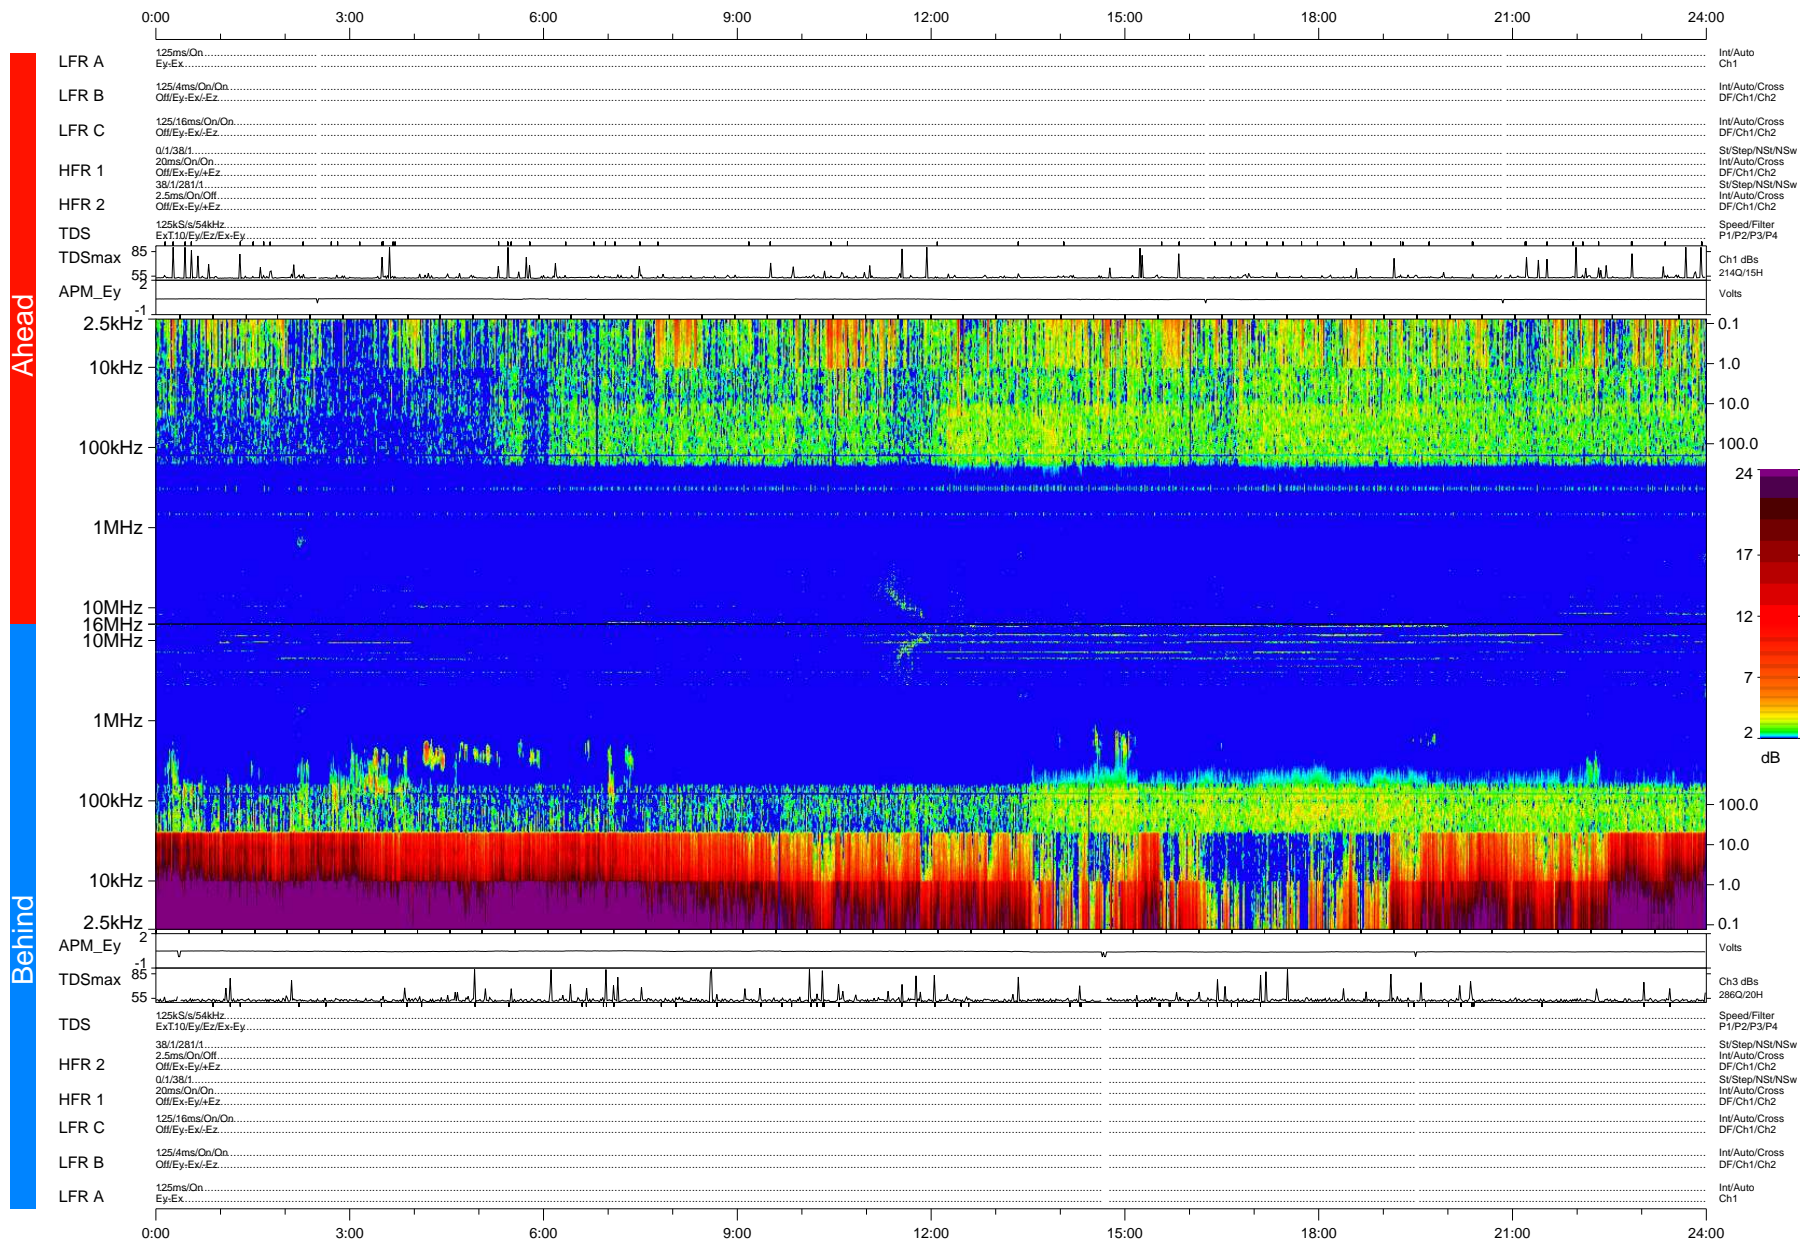

STEREO/WAVES Daily Summary - 20-Apr-2007 (DOY 110)

Ahead source file: swaves_ahead_2007_110_1_04.fin (Recovery: 99.8% HK, 90% Pkts)
Ahead PSE Angle: 3.5°

DPU up 165.2d, V374d1

Behind PSE Angle: -1.3°
Behind source file: swaves_behind_2007_110_1_05.fin (Recovery: 99.6% HK, 102% Pkts)