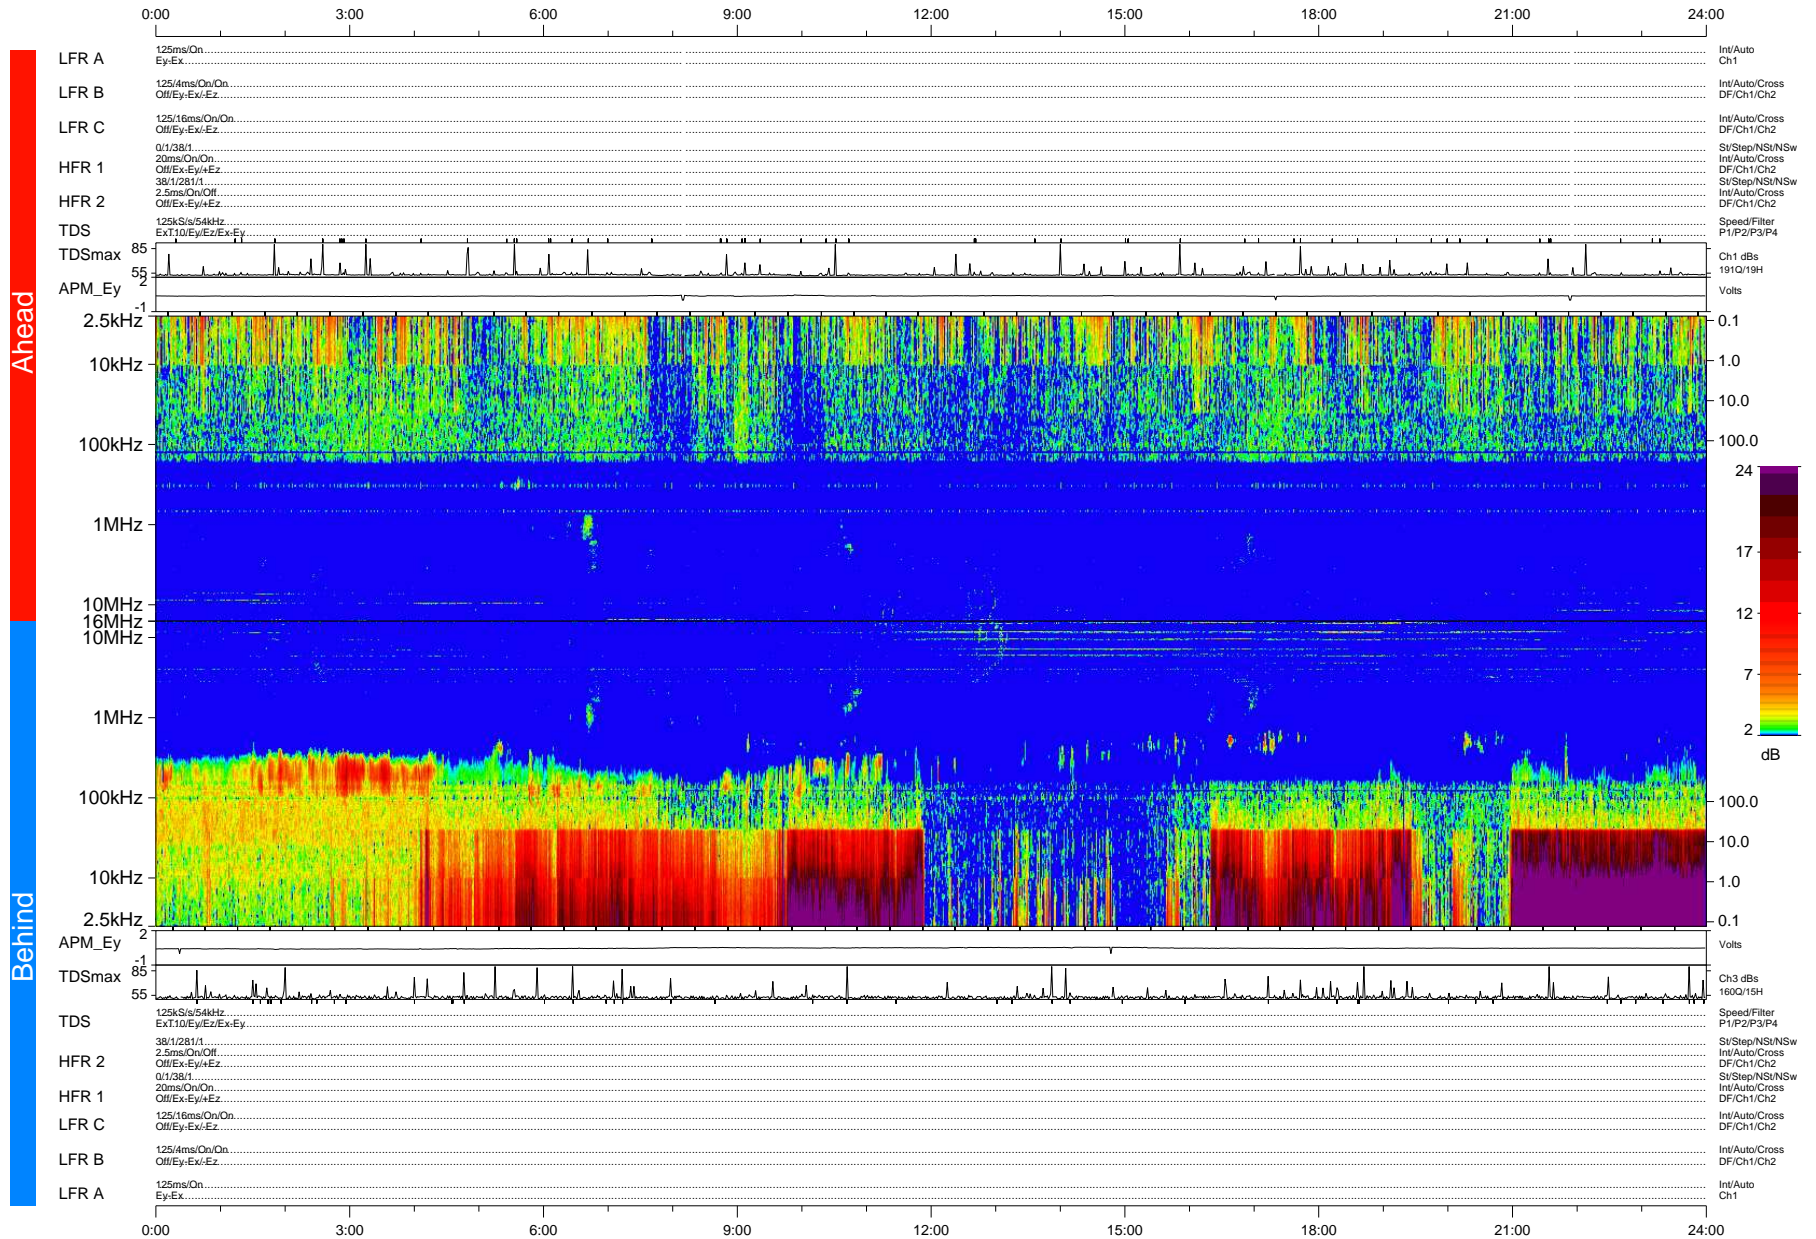

STEREO/WAVES Daily Summary - 19-Apr-2007 (DOY 109)

Ahead source file: swaves_ahead_2007_109_1_04.fin (Recovery: 99.7% HK, 88% Pkts)
Ahead PSE Angle: 3.3°

DPU up 164.2d, V374d1

Behind PSE Angle: -1.4°
Behind source file: swaves_behind_2007_109_1_04.fin (Recovery: 99.9% HK, 82% Pkts)

Time (UTC)