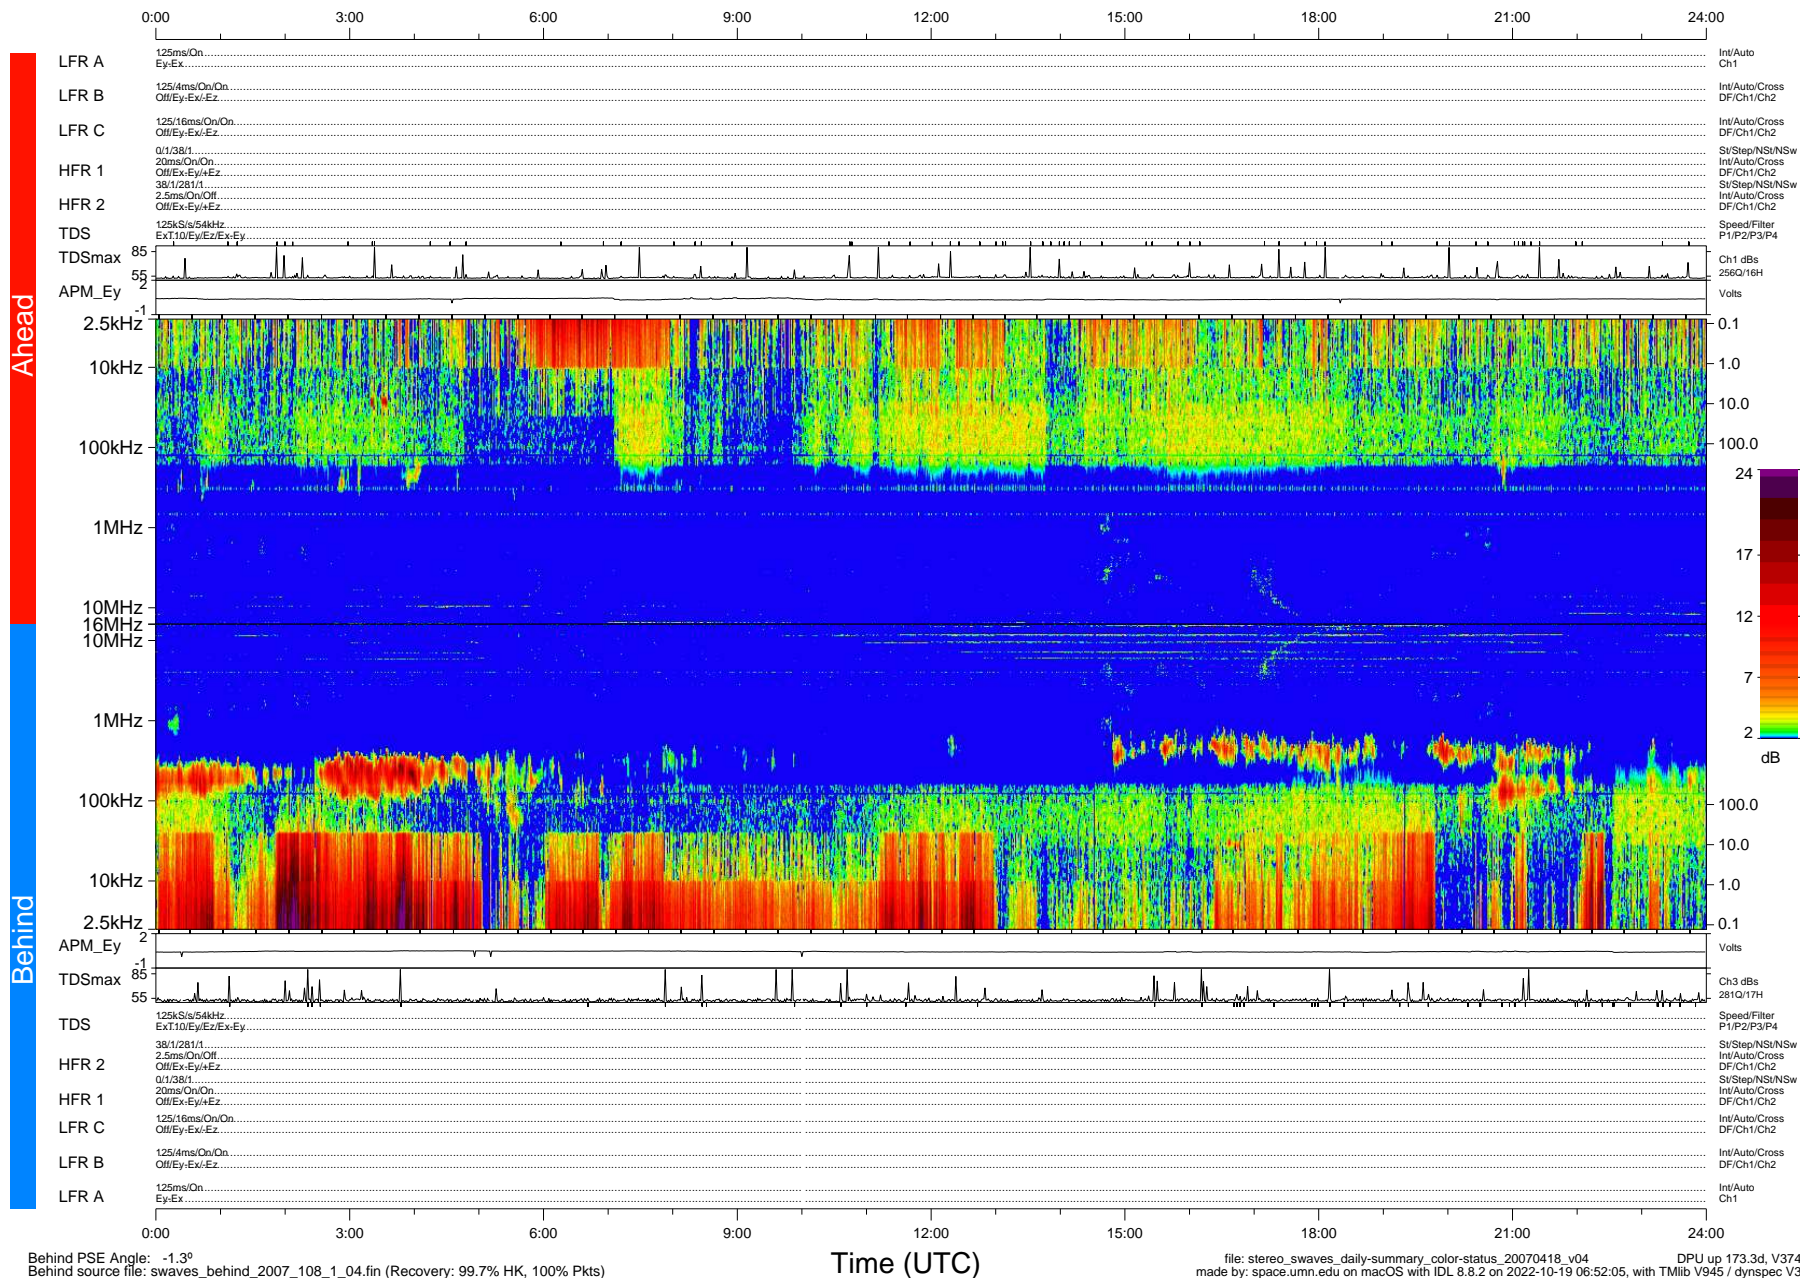

STEREO/WAVES Daily Summary - 18-Apr-2007 (DOY 108)

Ahead source file: swaves_ahead_2007_108_1_05.fin (Recovery: 99.9% HK, 97% Pkts)
Ahead PSE Angle: 3.3°

DPU up 163.2d, V374d1

Behind PSE Angle: -1.3°
Behind source file: swaves_behind_2007_108_1_04.fin (Recovery: 99.7% HK, 100% Pkts)

Time (UTC)