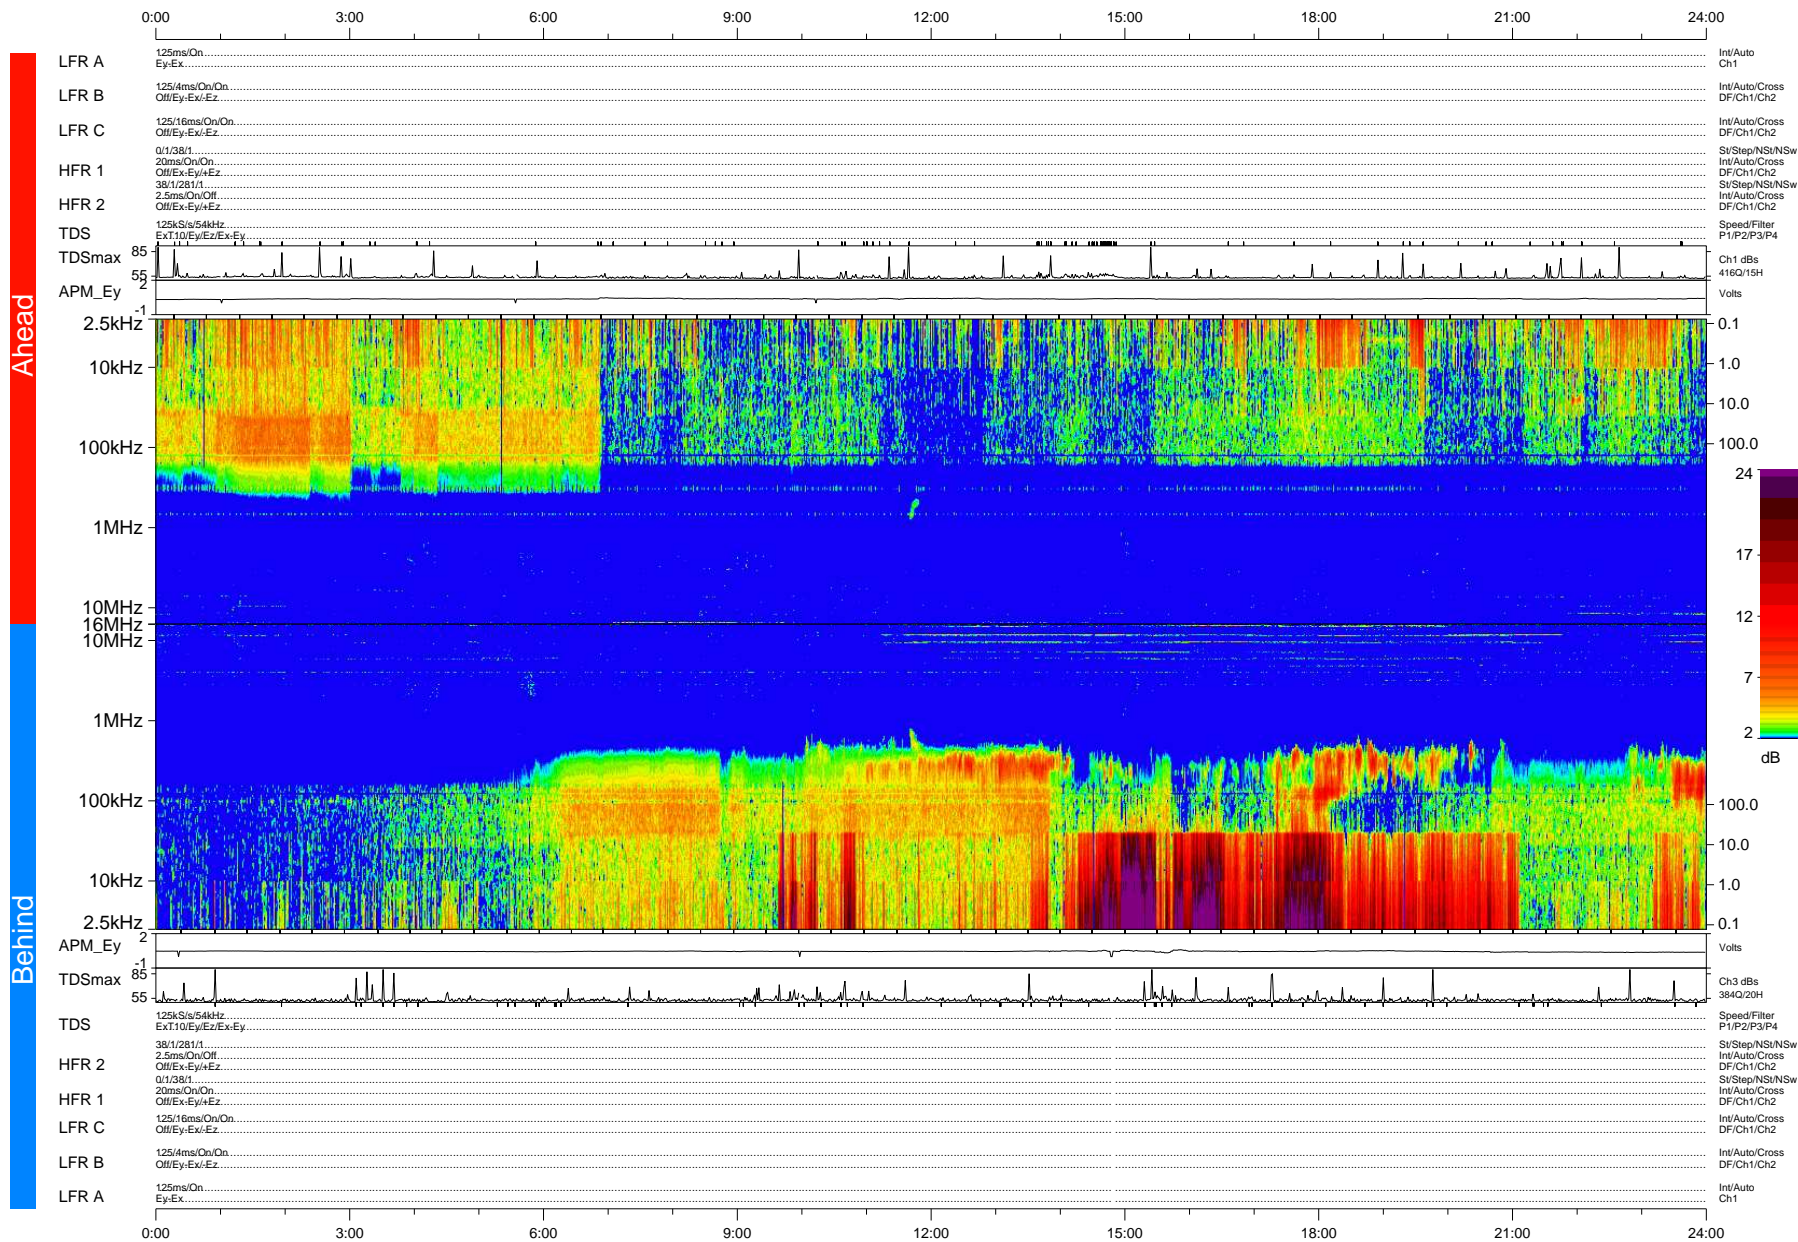

STEREO/WAVES Daily Summary - 17-Apr-2007 (DOY 107)

Ahead source file: swaves_ahead_2007_107_1_05.fin (Recovery: 99.8% HK, 121% Pkts)
Ahead PSE Angle: 3.2°

DPU up 162.2d, V374d1

Behind PSE Angle: -1.2°
Behind source file: swaves_behind_2007_107_1_04.fin (Recovery: 99.7% HK, 117% Pkts)

Time (UTC)