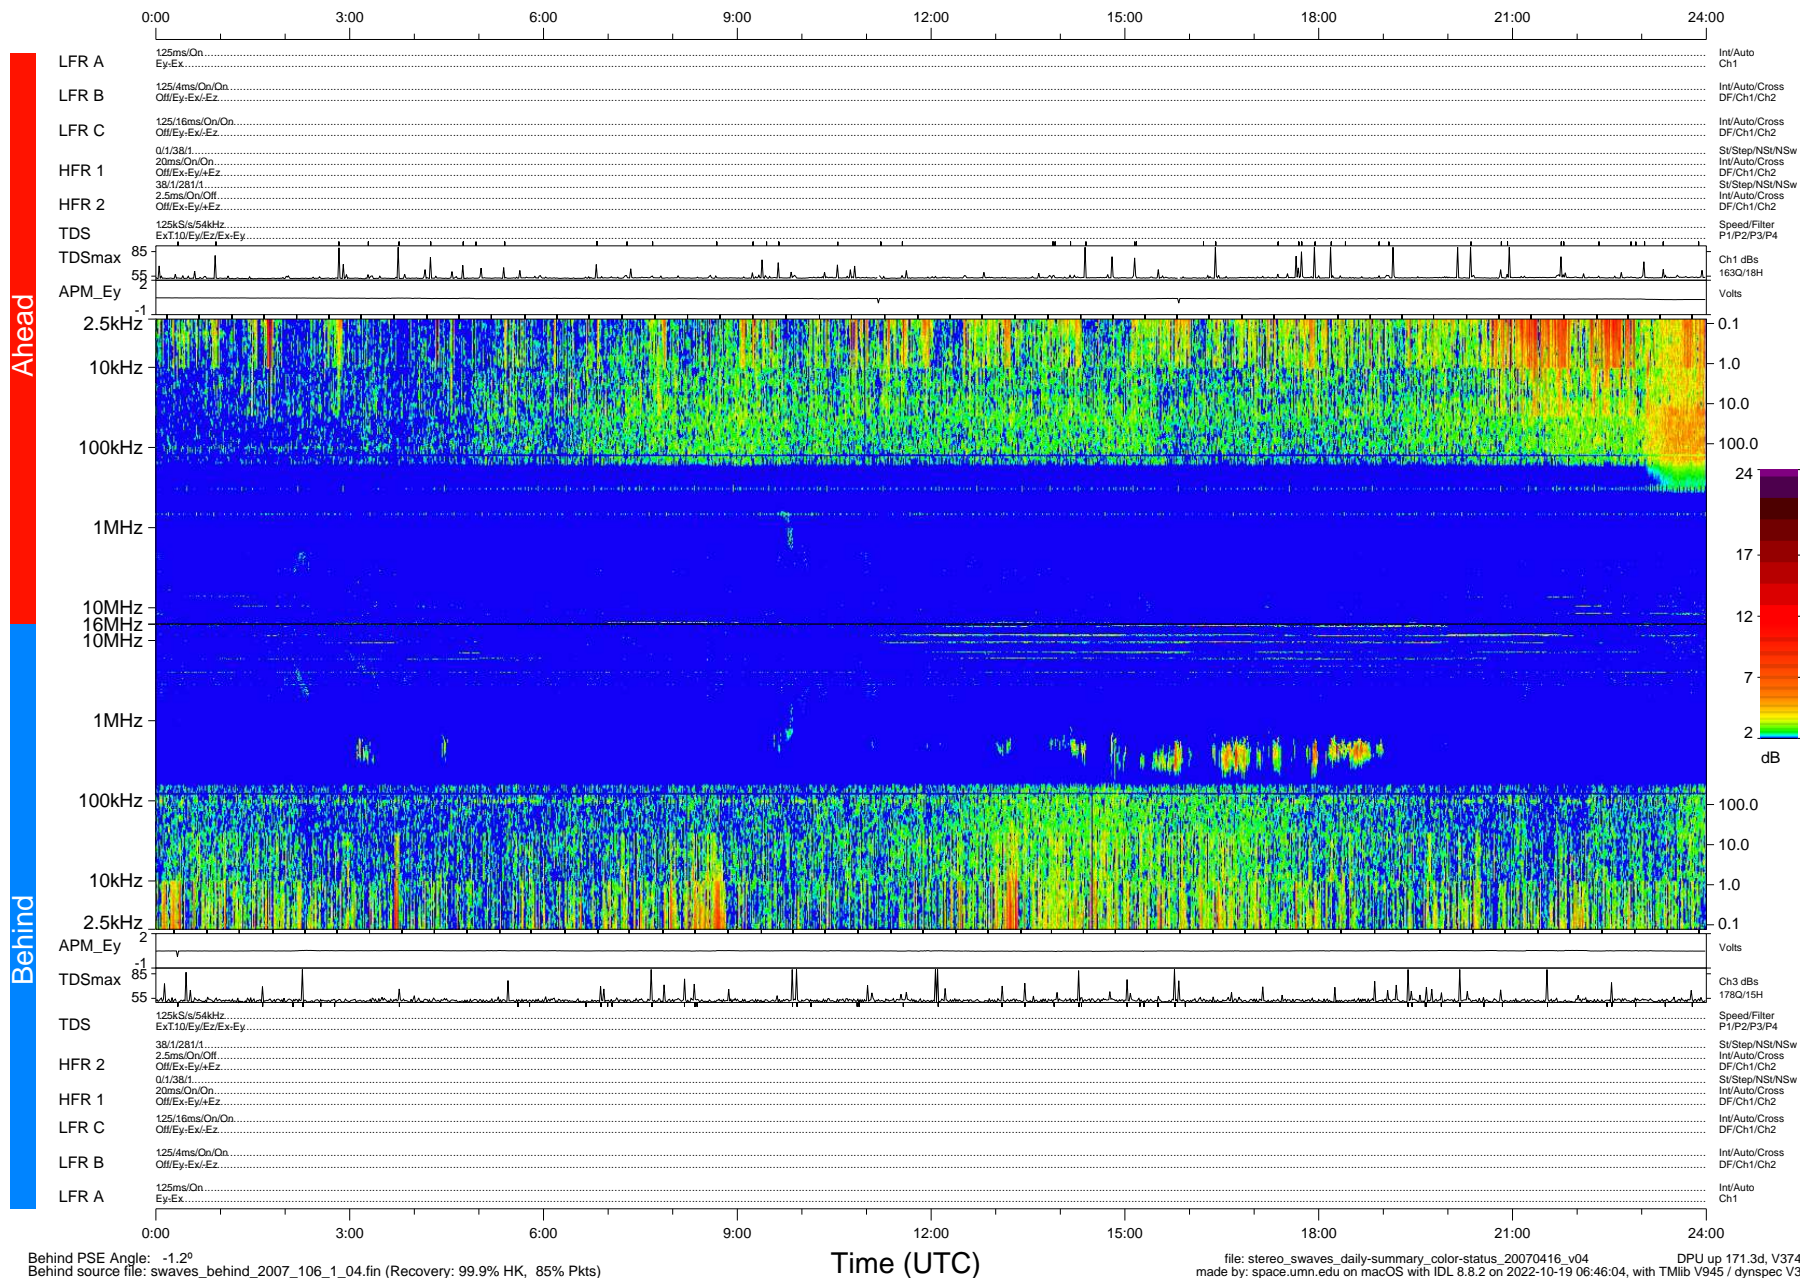

STEREO/WAVES Daily Summary - 16-Apr-2007 (DOY 106)

Ahead source file: swaves_ahead_2007_106_1_05.fin (Recovery: 99.9% HK, 83% Pkts)
 Ahead PSE Angle: 3.2°

DPU up 161.2d, V374d1

Behind PSE Angle: -1.2°
 Behind source file: swaves_behind_2007_106_1_04.fin (Recovery: 99.9% HK, 85% Pkts)

Time (UTC)

file: stereo_swaves_daily-summary_color-status_20070416_v04
 made by: space.umn.edu on macOS with IDL 8.8.2 on 2022-10-19 06:46:04, with TMLib V945 / dynspec V311

DPU up 171.3d, V374d1