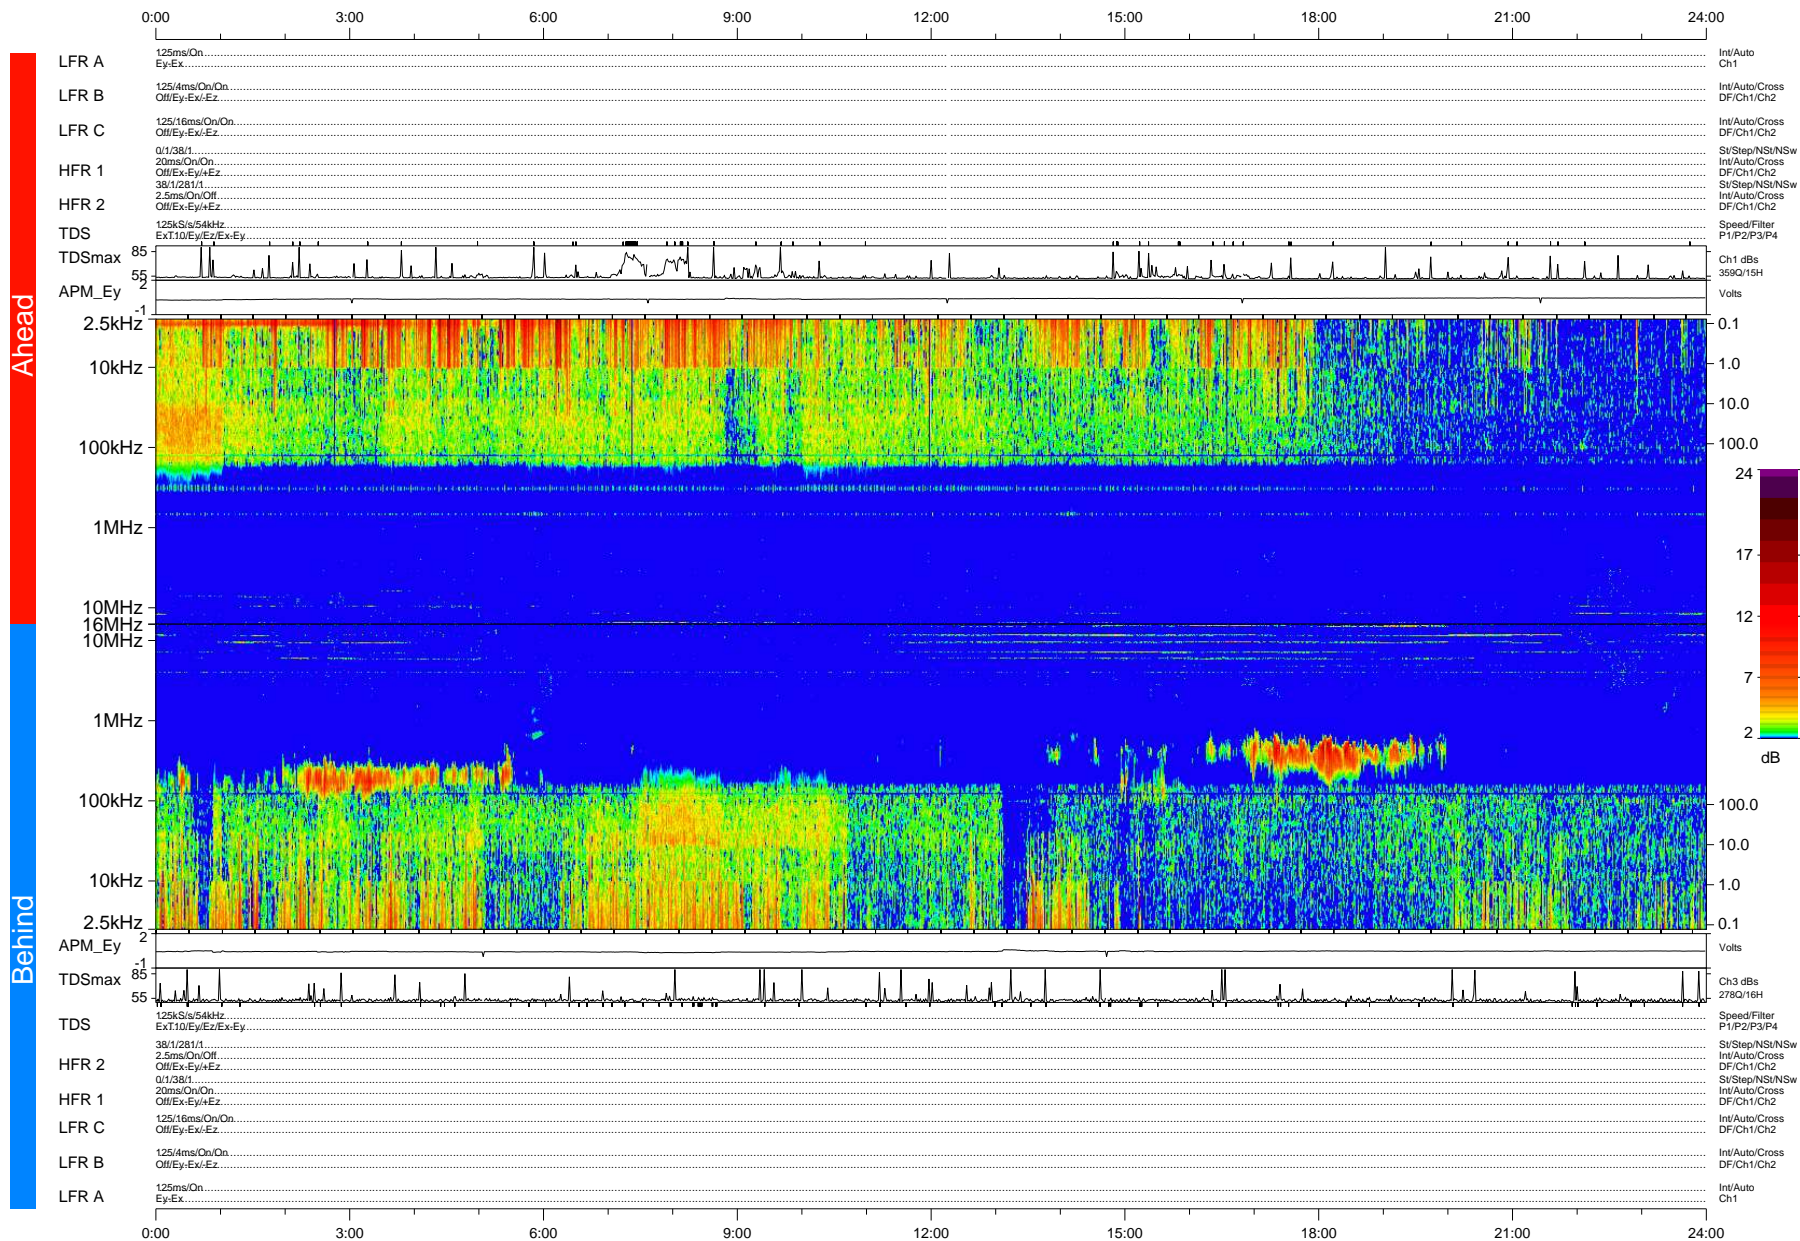

STEREO/WAVES Daily Summary - 15-Apr-2007 (DOY 105)

Ahead source file: swaves_ahead_2007_105_1_05.fin (Recovery: 99.7% HK, 112% Pkts)
Ahead PSE Angle: 3.1°

DPU up 160.2d, V374d1

Behind PSE Angle: -1.2°
Behind source file: swaves_behind_2007_105_1_05.fin (Recovery: 99.9% HK, 100% Pkts)

Time (UTC)