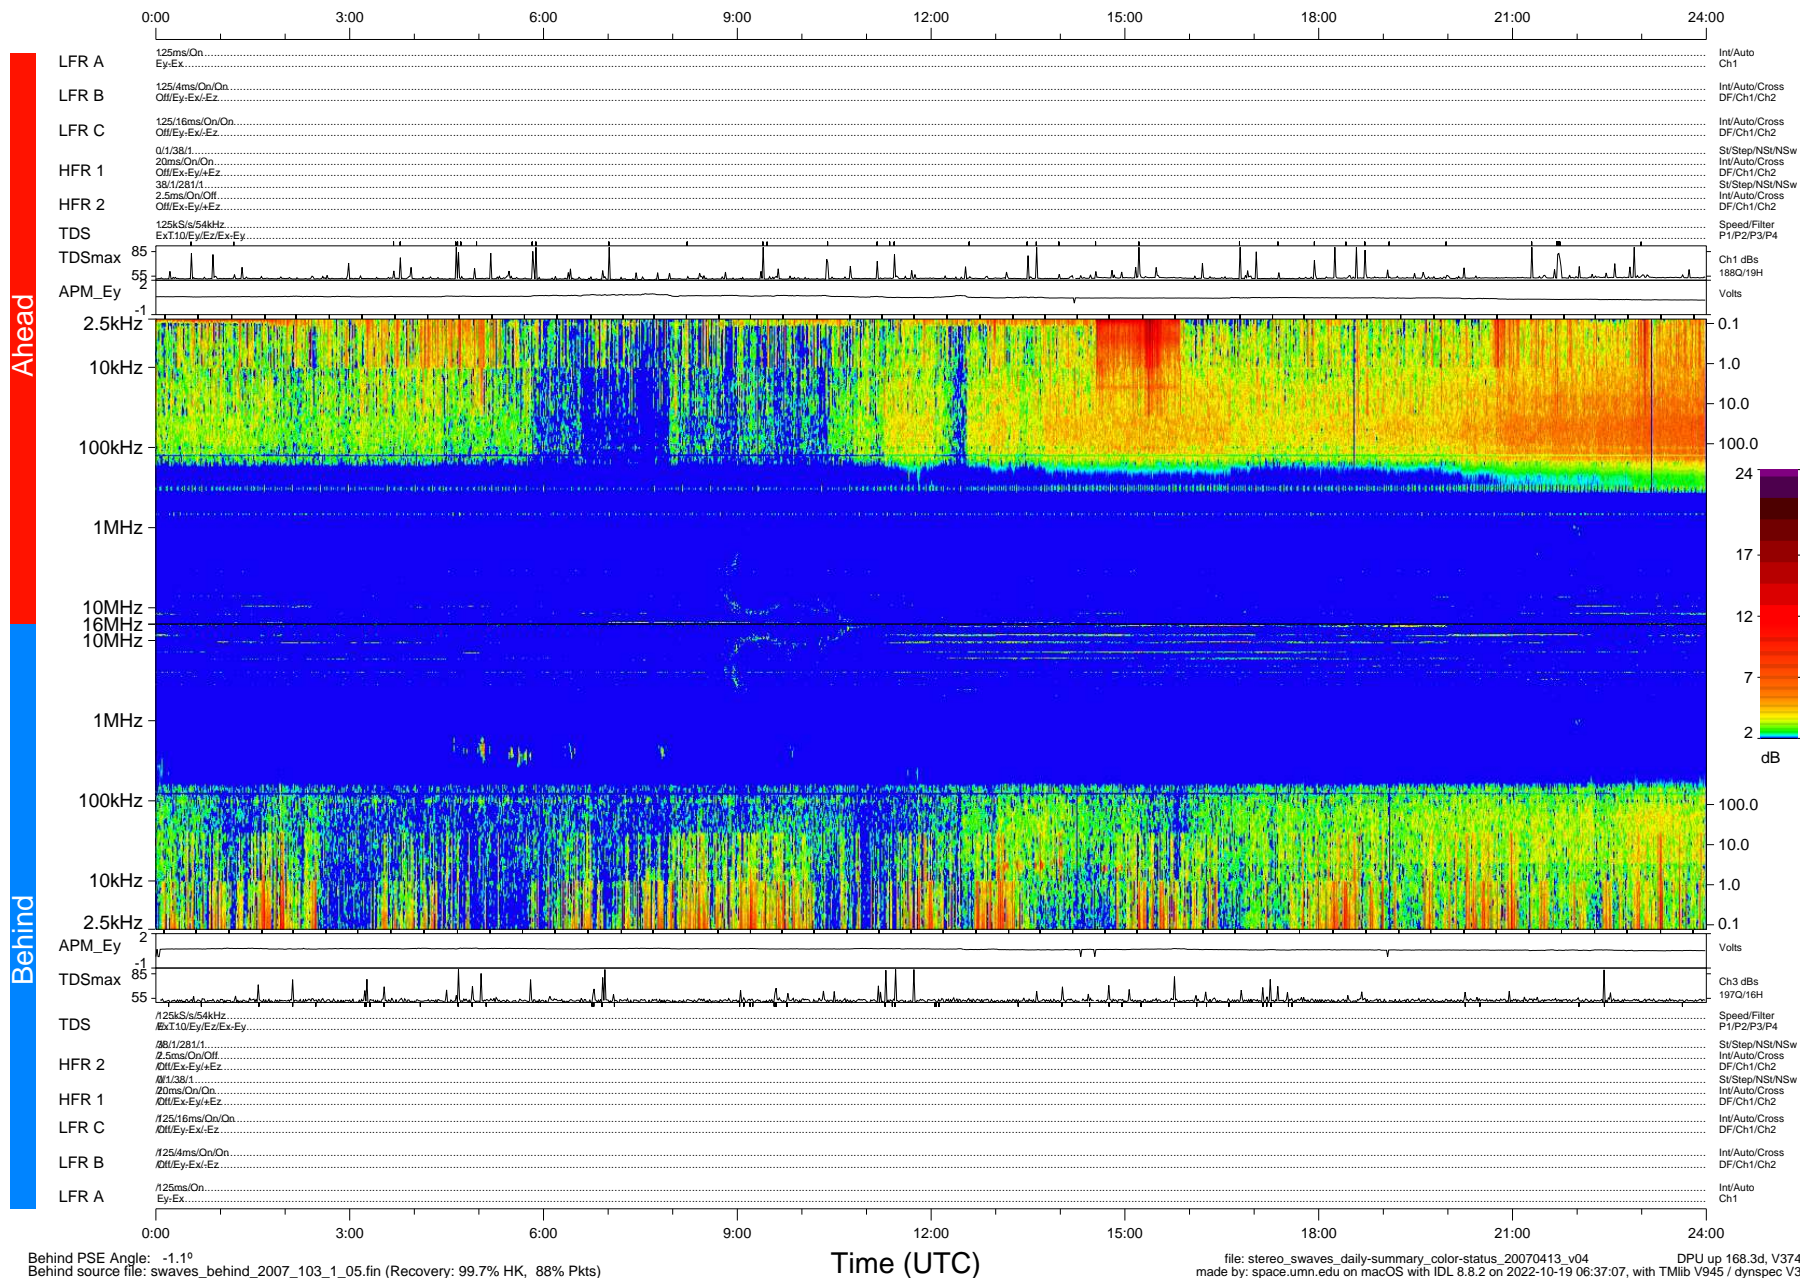

STEREO/WAVES Daily Summary - 13-Apr-2007 (DOY 103)

Ahead source file: swaves_ahead_2007_103_1_05.fin (Recovery: 99.9% HK, 87% Pkts)
Ahead PSE Angle: 3.0°

DPU up 158.2d, V374d1

Behind PSE Angle: -1.1°
Behind source file: swaves_behind_2007_103_1_05.fin (Recovery: 99.7% HK, 88% Pkts)

Time (UTC)