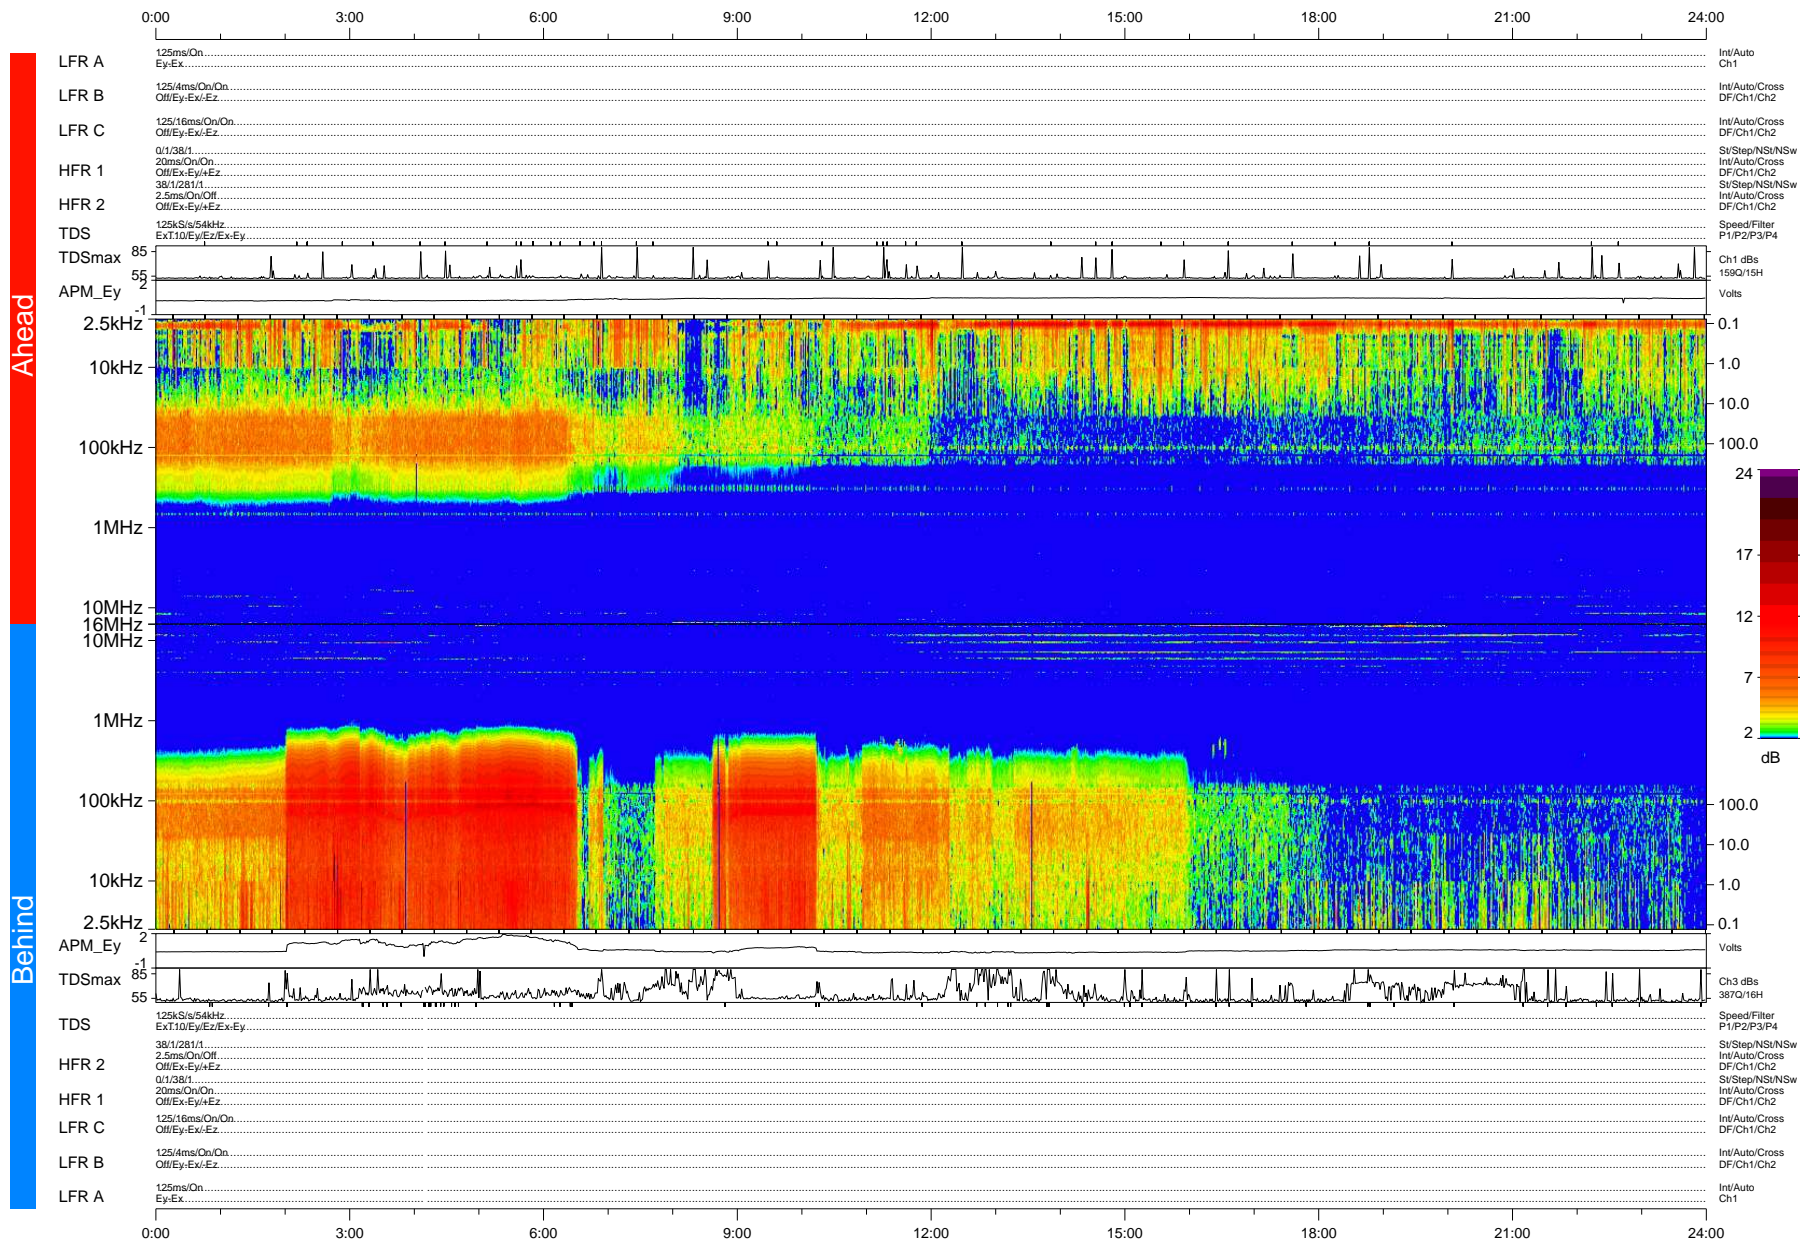

STEREO/WAVES Daily Summary - 09-Apr-2007 (DOY 099)

Ahead source file: swaves_ahead_2007_099_1_05.fin (Recovery: 99.9% HK, 82% Pkts)
Ahead PSE Angle: 2.7°

DPU up 154.2d, V374d1

Behind PSE Angle: -1.0°
Behind source file: swaves_behind_2007_099_1_05.fin (Recovery: 99.9% HK, 116% Pkts)

Time (UTC)