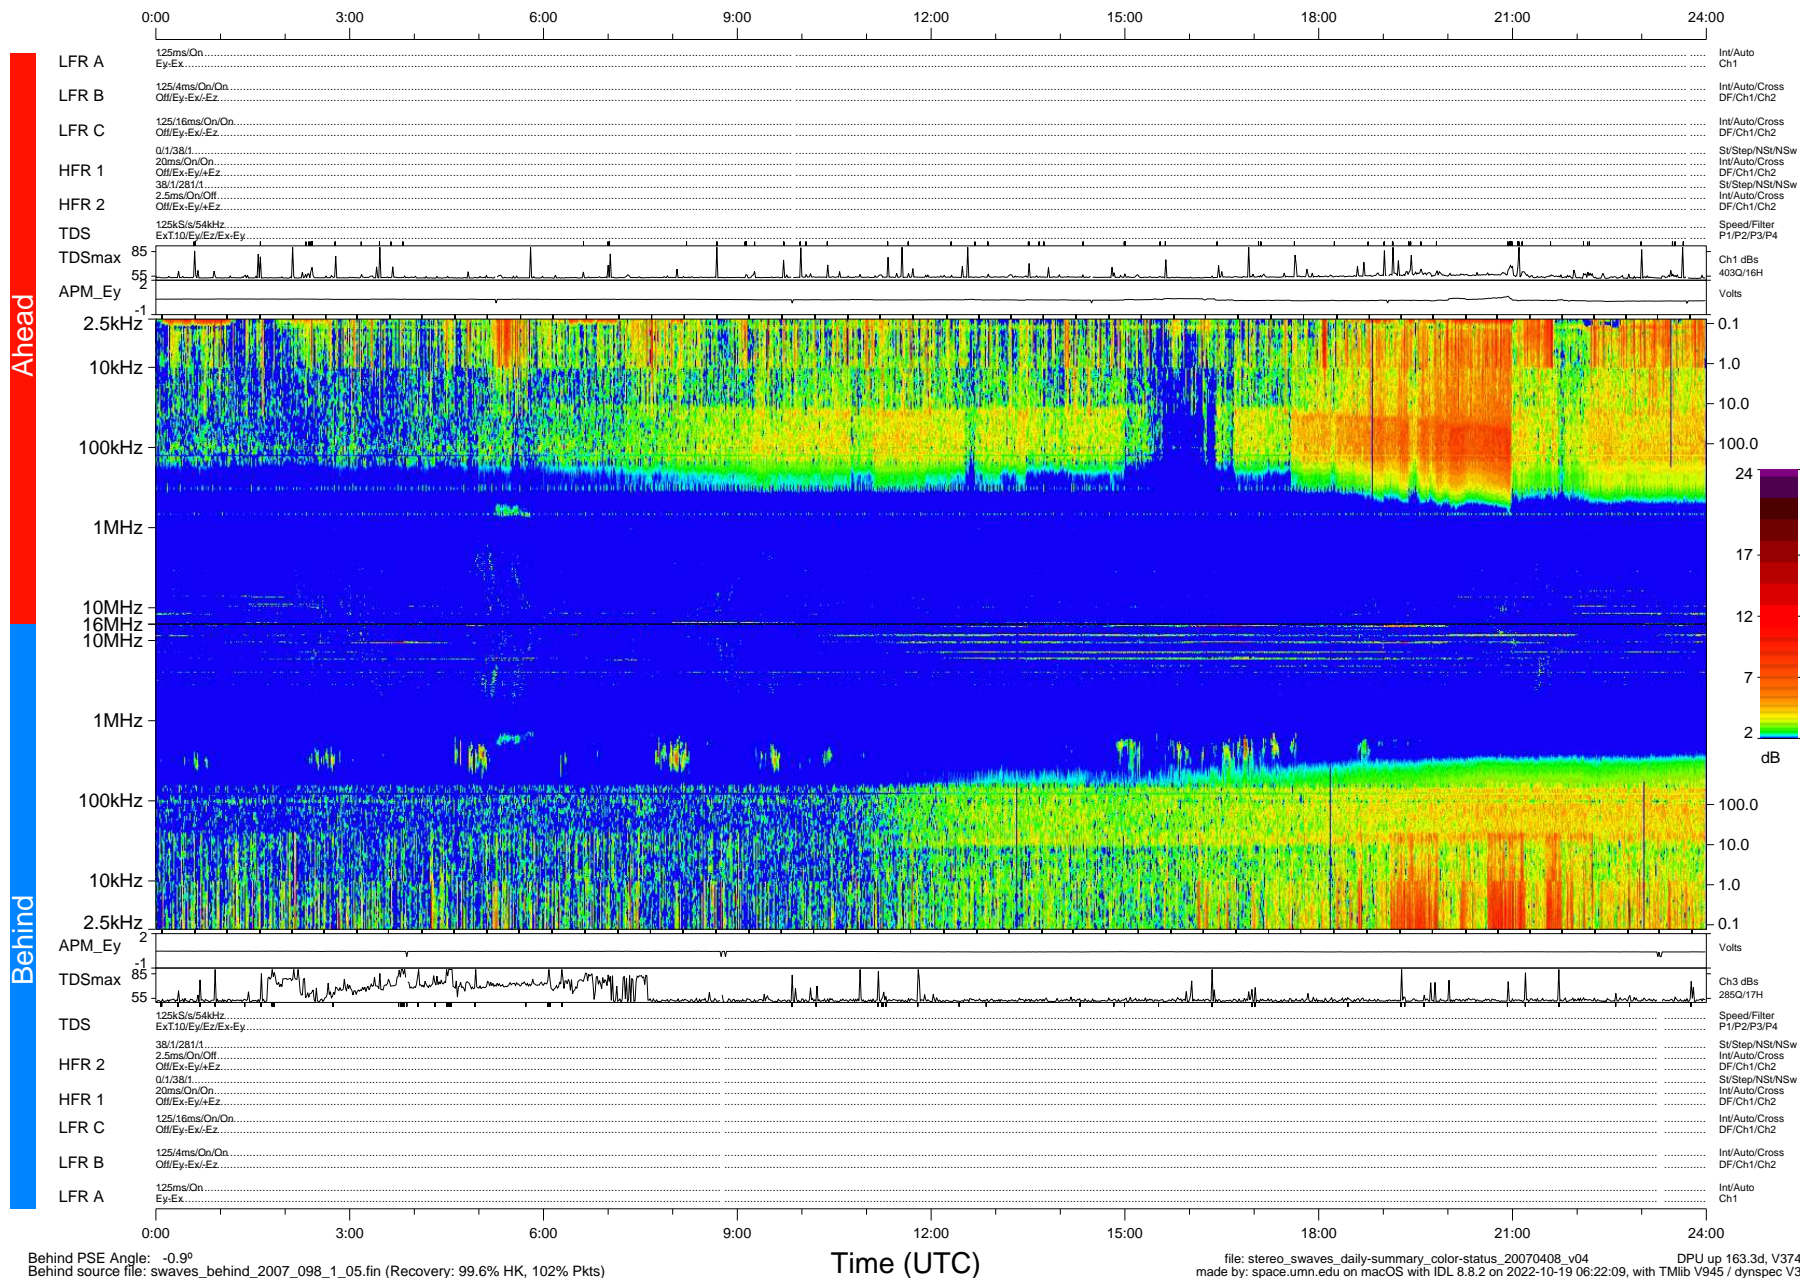

STEREO/WAVES Daily Summary - 08-Apr-2007 (DOY 098)

Ahead source file: swaves_ahead_2007_098_1_05.fin (Recovery: 99.7% HK, 119% Pkts)
Ahead PSE Angle: 2.7°

DPU up 163.2d, V374d1

Behind PSE Angle: -0.9°
Behind source file: swaves_behind_2007_098_1_05.fin (Recovery: 99.6% HK, 102% Pkts)

Time (UTC)