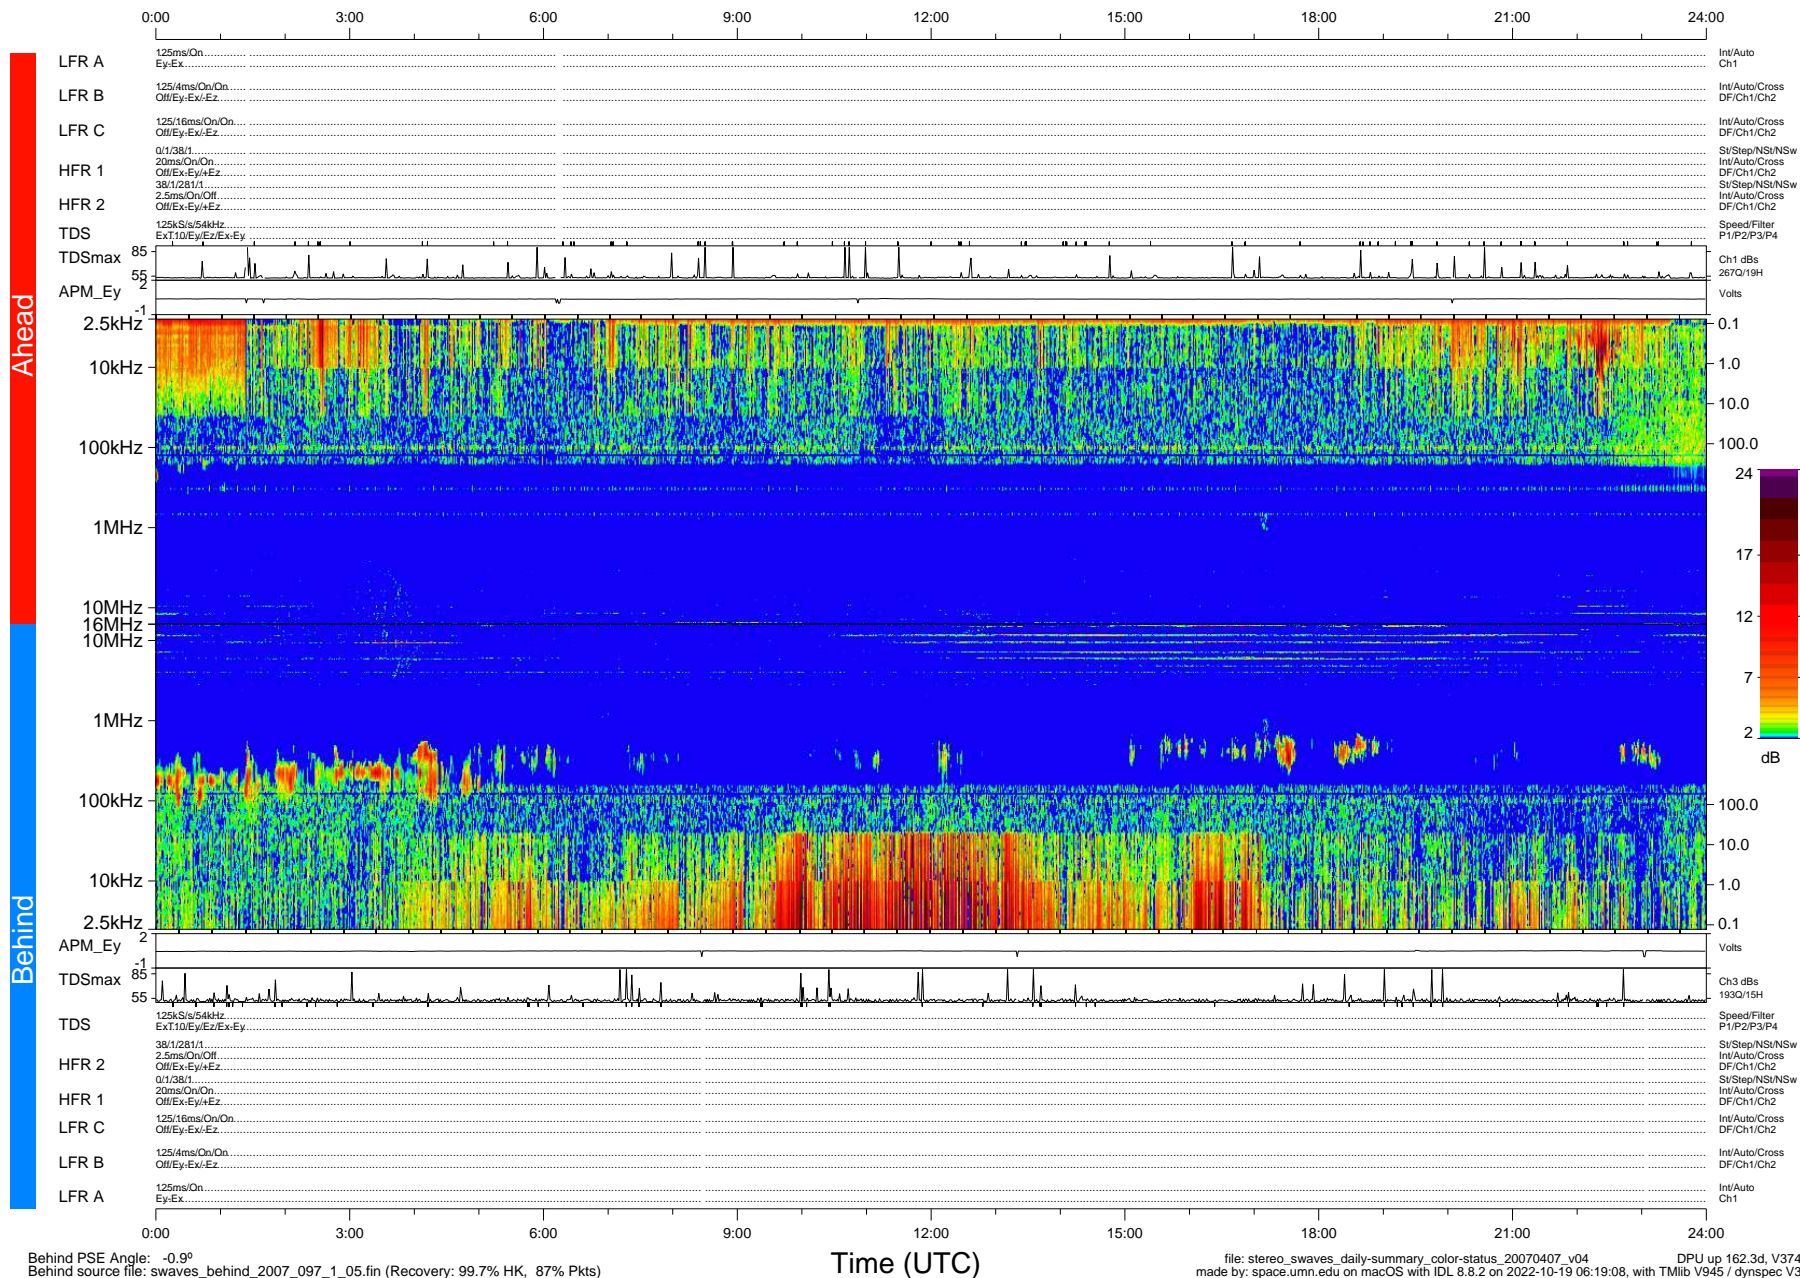

STEREO/WAVES Daily Summary - 07-Apr-2007 (DOY 097)

Ahead source file: swaves_ahead_2007_097_1_04.fin (Recovery: 99.5% HK, 99% Pkts)
Ahead PSE Angle: 2.6°

DPU up 162.2d, V374d1

Behind PSE Angle: -0.9°
Behind source file: swaves_behind_2007_097_1_05.fin (Recovery: 99.7% HK, 87% Pkts)

Time (UTC)