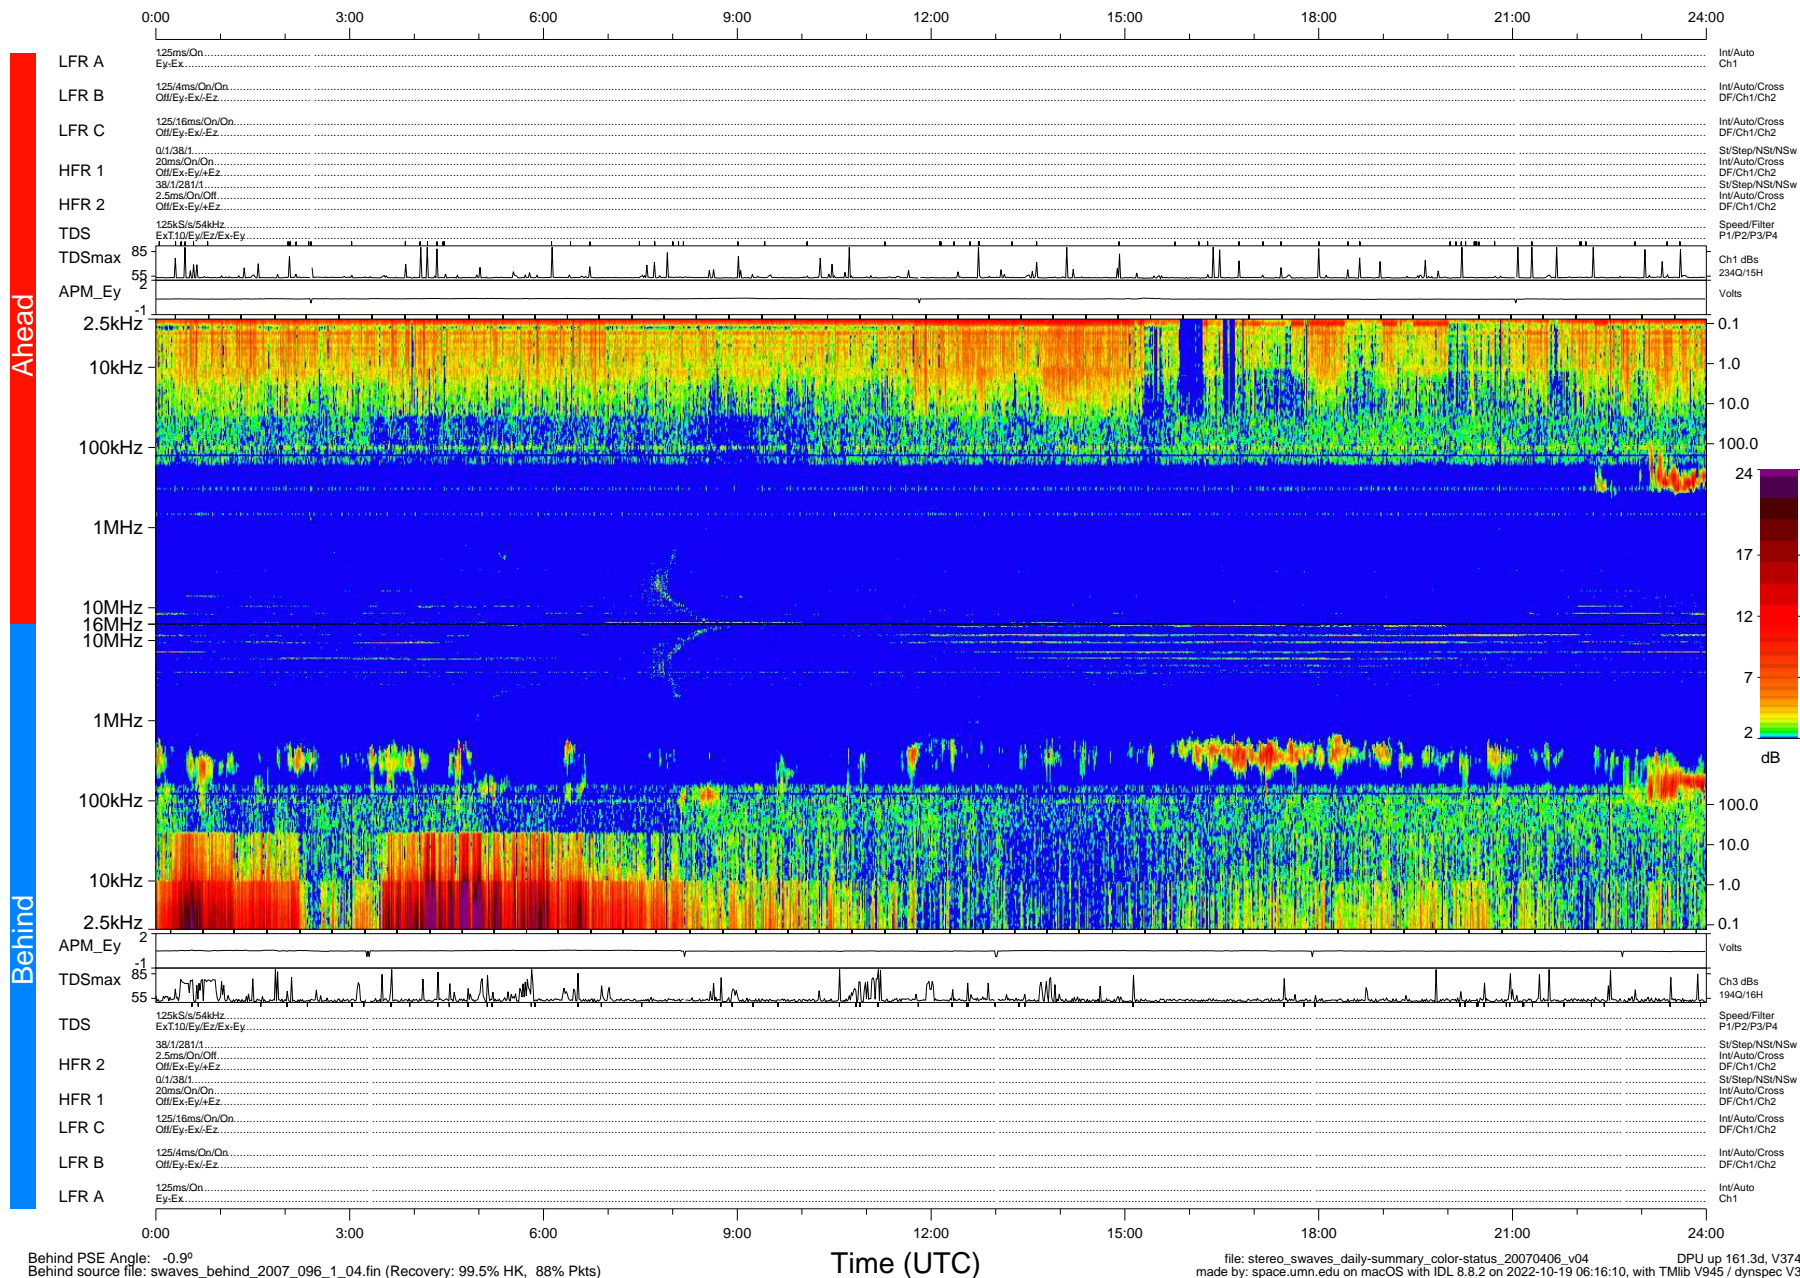

STEREO/WAVES Daily Summary - 06-Apr-2007 (DOY 096)

Ahead source file: swaves_ahead_2007_096_1_04.fin (Recovery: 99.8% HK, 93% Pkts)
Ahead PSE Angle: 2.6°

DPU up 151.2d, V374d1

Behind PSE Angle: -0.9°
Behind source file: swaves_behind_2007_096_1_04.fin (Recovery: 99.5% HK, 88% Pkts)

Time (UTC)