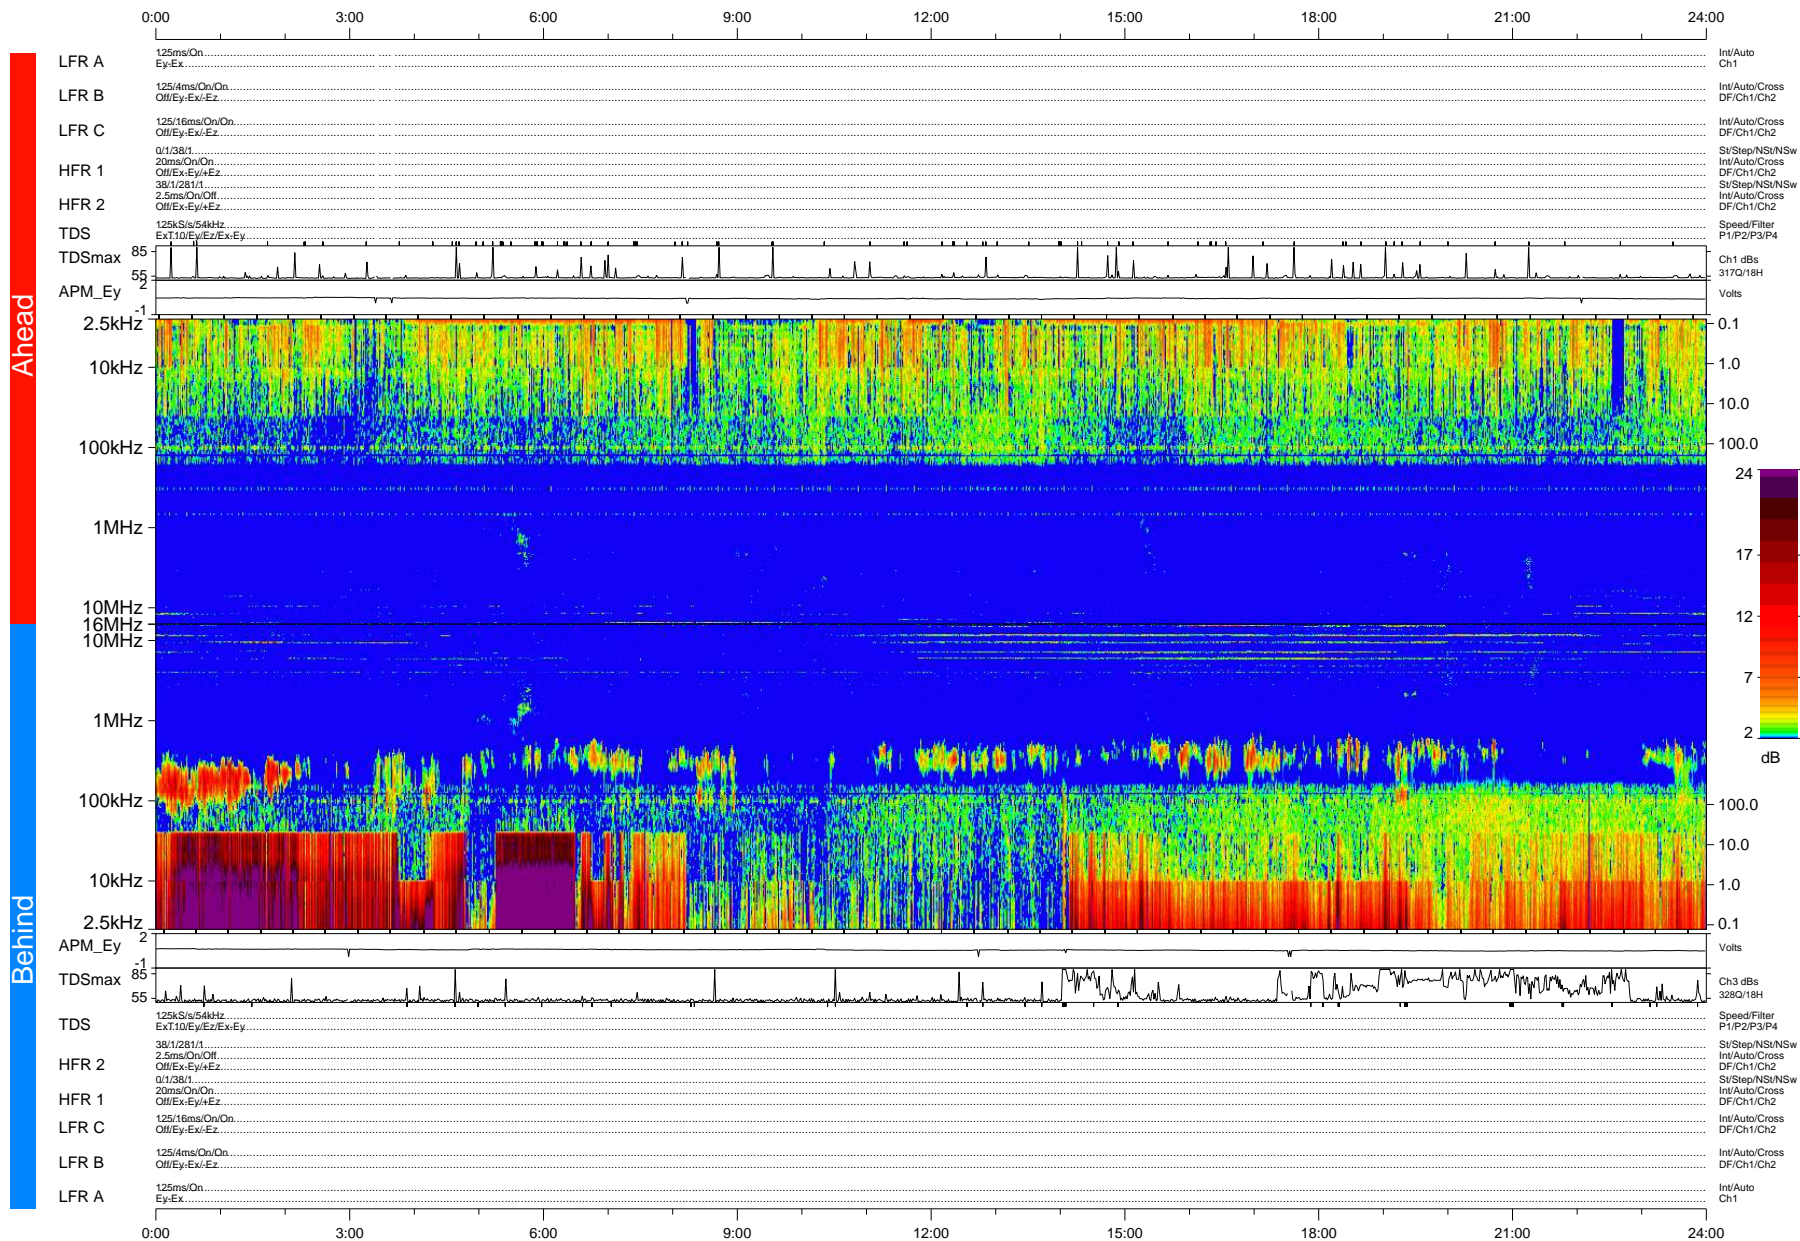

STEREO/WAVES Daily Summary - 05-Apr-2007 (DOY 095)

Ahead source file: swaves_ahead_2007_095_1_05.fin (Recovery: 99.7% HK, 106% Pkts)
Ahead PSE Angle: 2.6°

DPU up 150.2d, V374d1

Behind PSE Angle: -0.8°
Behind source file: swaves_behind_2007_095_1_04.fin (Recovery: 99.7% HK, 108% Pkts)

Time (UTC)