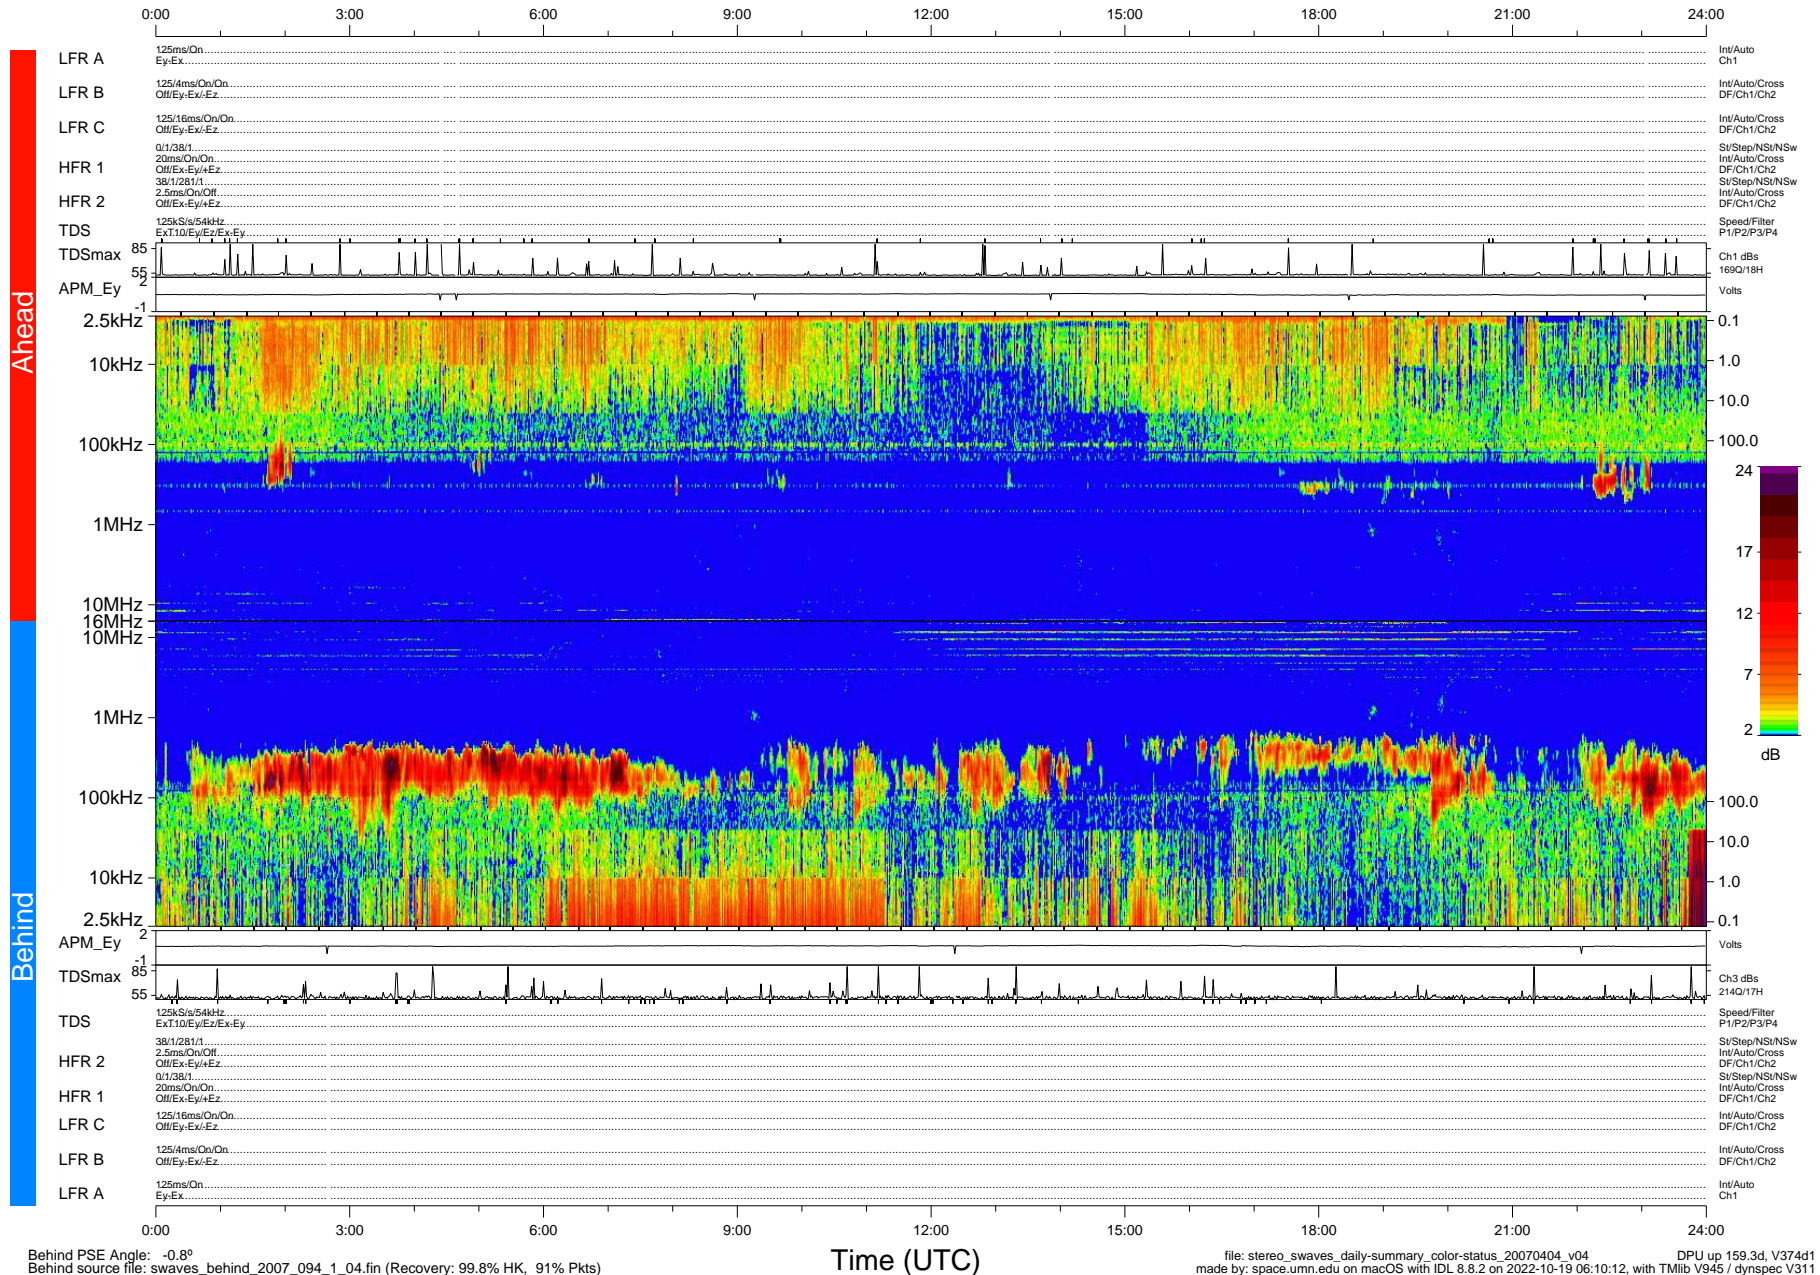

STEREO/WAVES Daily Summary - 04-Apr-2007 (DOY 094)

Ahead source file: swaves_ahead_2007_094_1_05.fin (Recovery: 99.6% HK, 84% Pkts)
Ahead PSE Angle: 2.5°

DPU up 149.2d, V374d1

Behind PSE Angle: -0.8°
Behind source file: swaves_behind_2007_094_1_04.fin (Recovery: 99.8% HK, 91% Pkts)

Time (UTC)