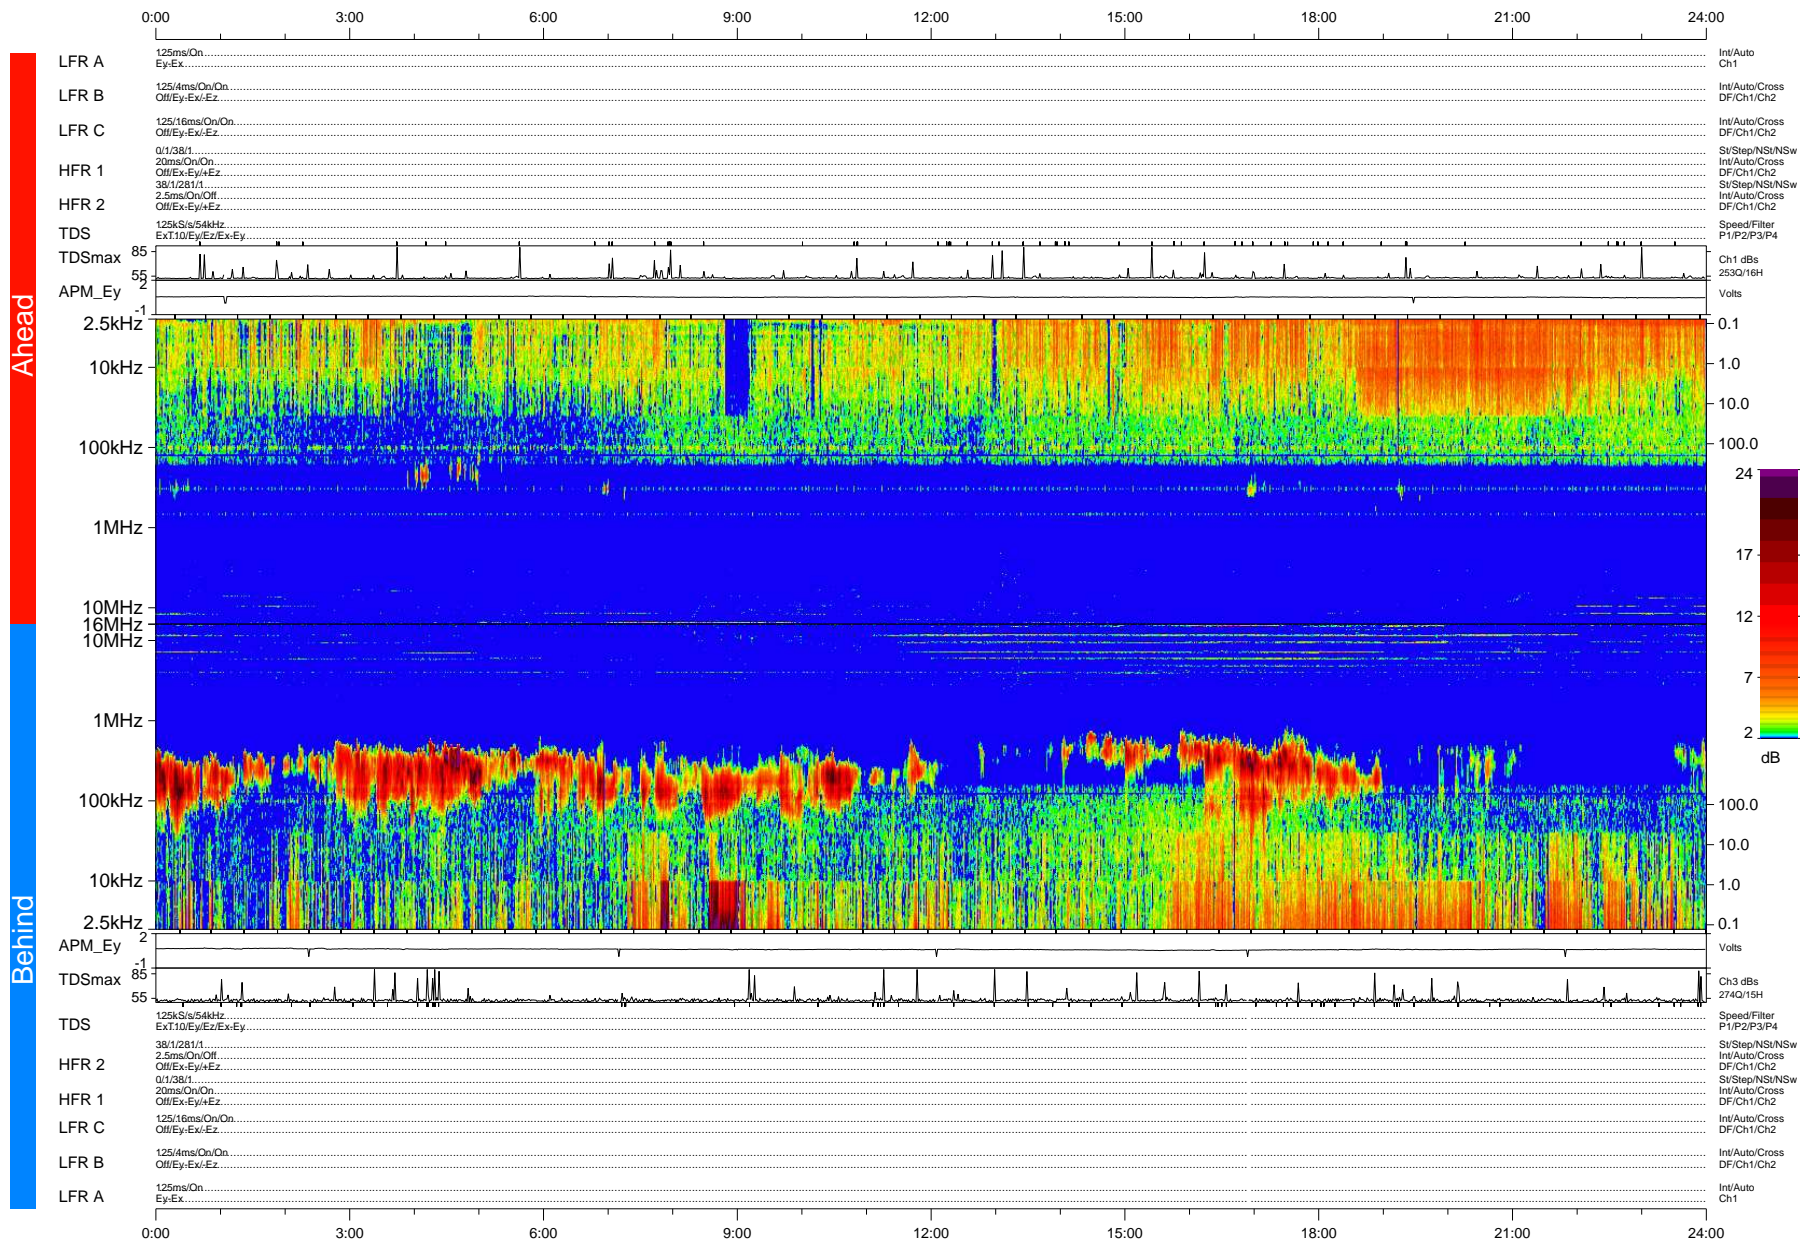

STEREO/WAVES Daily Summary - 03-Apr-2007 (DOY 093)

Ahead source file: swaves_ahead_2007_093_1_06.fin (Recovery: 99.8% HK, 96% Pkts)
Ahead PSE Angle: 2.4°

DPU up 148.2d, V374d1

Behind PSE Angle: -0.8°
Behind source file: swaves_behind_2007_093_1_04.fin (Recovery: 99.7% HK, 99% Pkts)

Time (UTC)