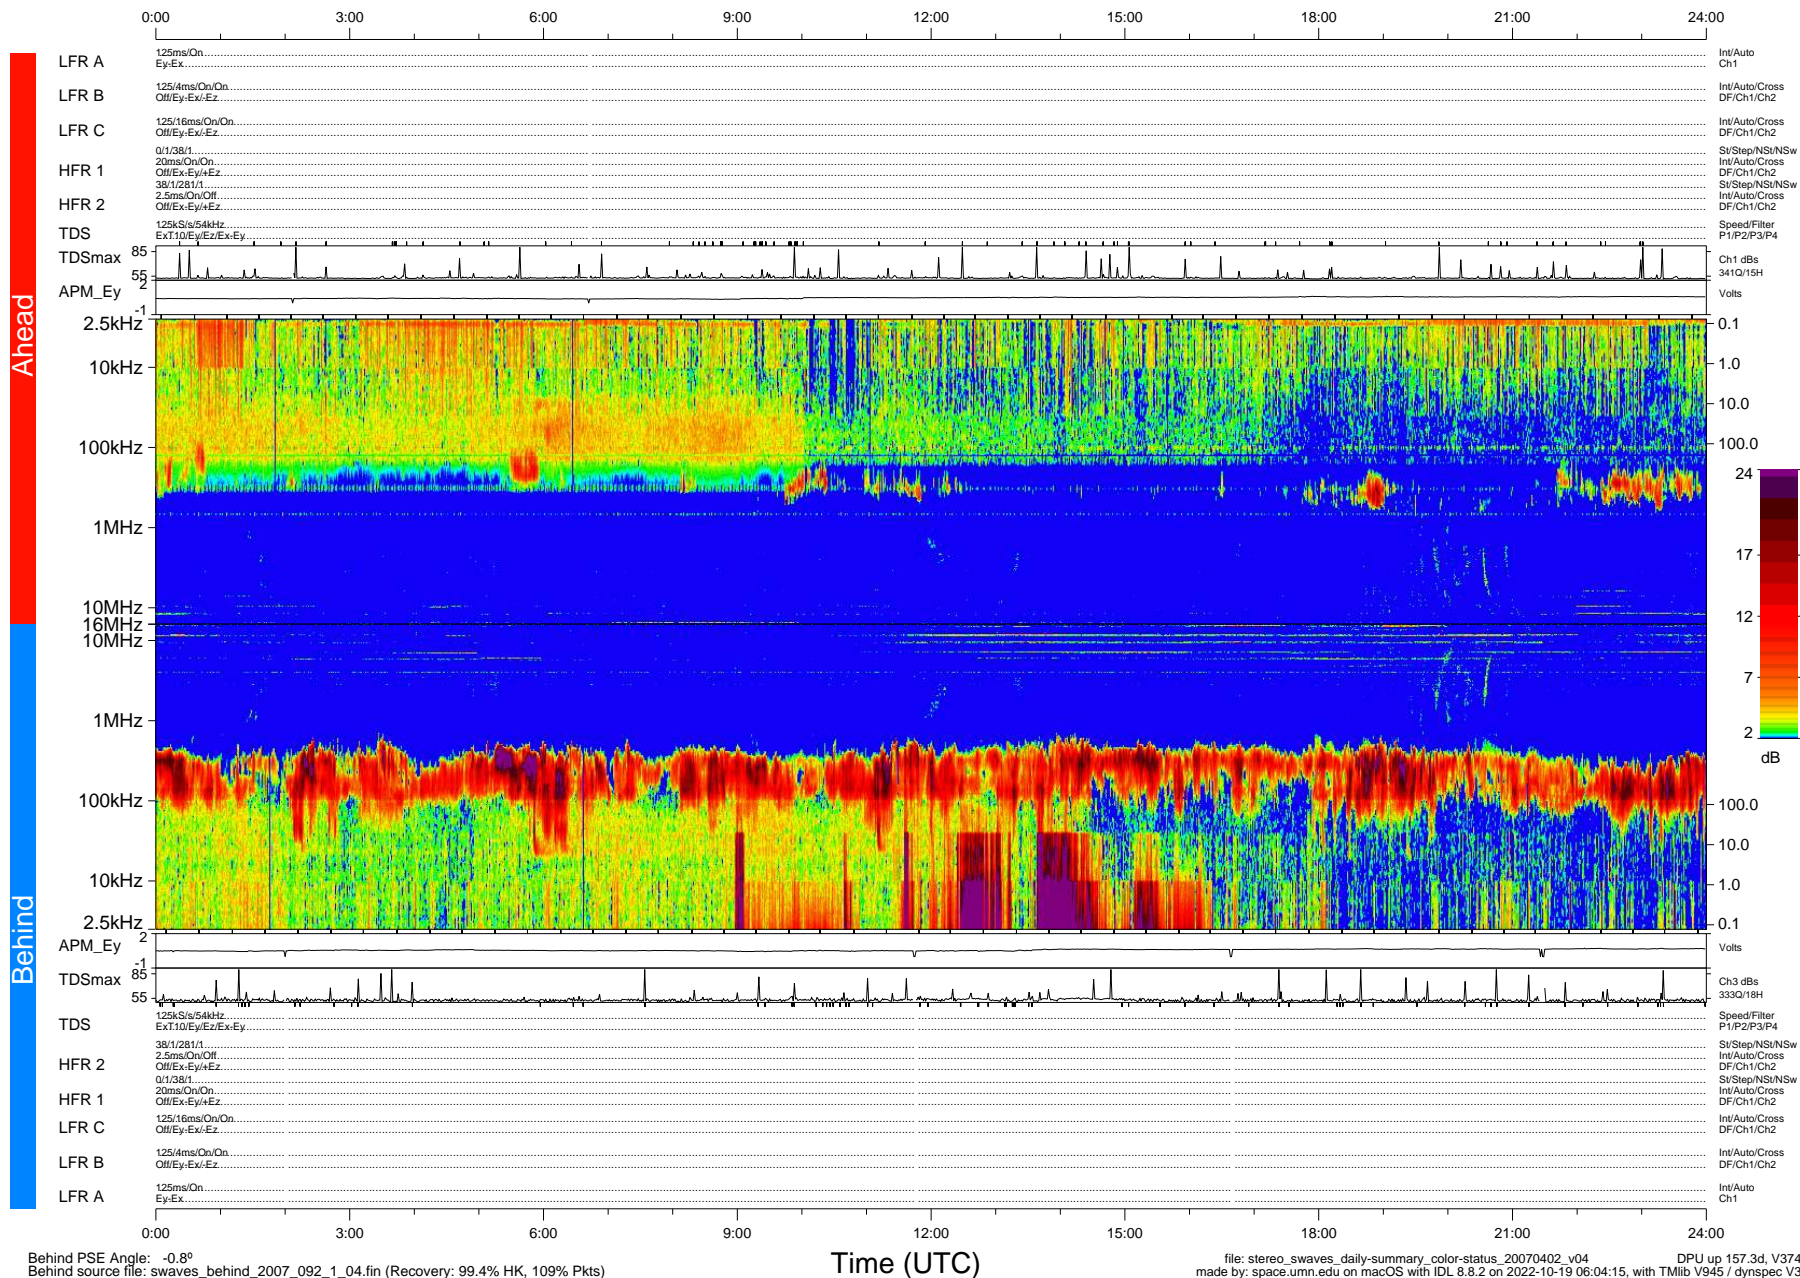

STEREO/WAVES Daily Summary - 02-Apr-2007 (DOY 092)

Ahead source file: swaves_ahead_2007_092_1_05.fin (Recovery: 99.9% HK, 109% Pkts)
Ahead PSE Angle: 2.3°

DPU up 147.2d, V374d1

Behind PSE Angle: -0.8°
Behind source file: swaves_behind_2007_092_1_04.fin (Recovery: 99.4% HK, 109% Pkts)

Time (UTC)