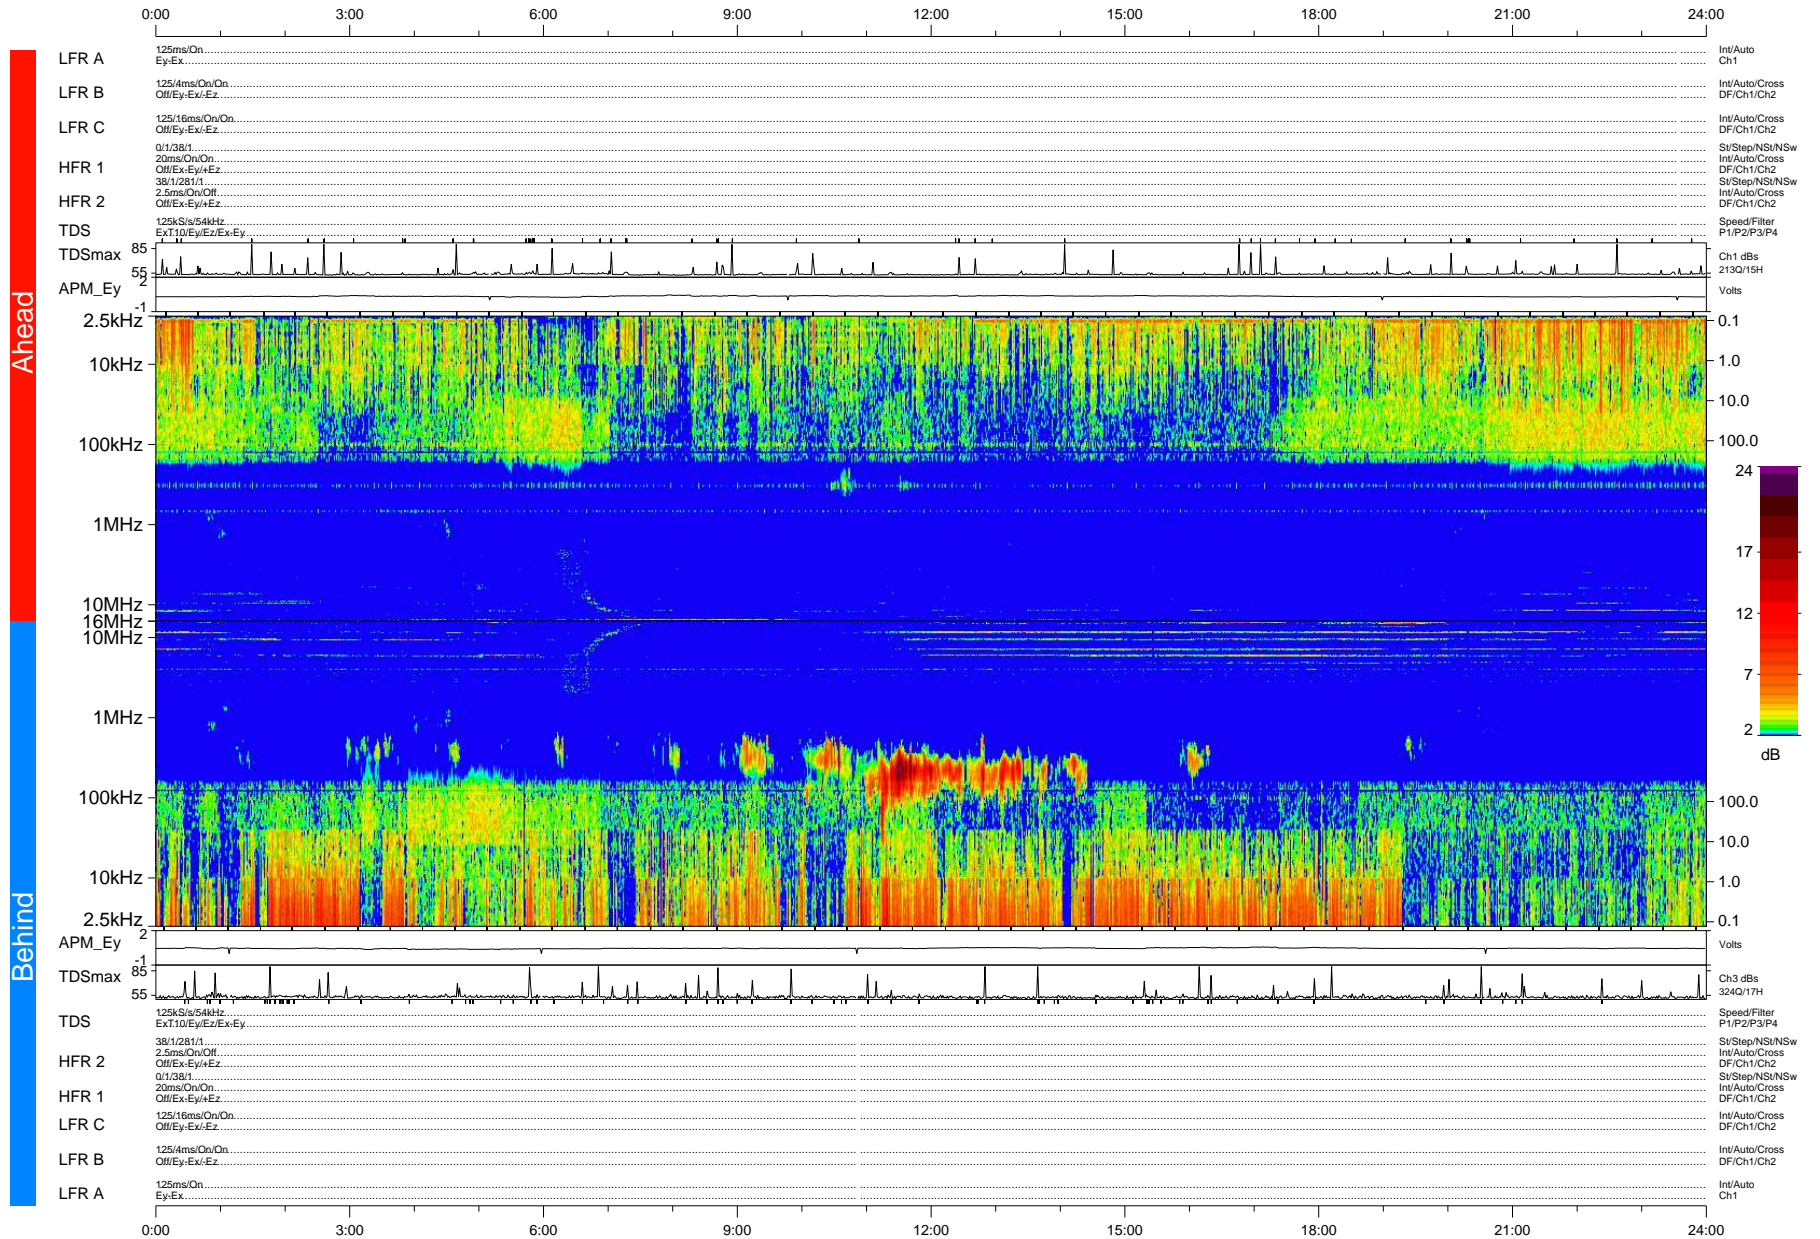

STEREO/WAVES Daily Summary - 30-Mar-2007 (DOY 089)

Ahead source file: swaves_ahead_2007_089_1_04.fin (Recovery: 99.7% HK, 90% Pkts)
Ahead PSE Angle: 2.2°

DPU up 144.2d, V374d1

Behind PSE Angle: -0.7°
Behind source file: swaves_behind_2007_089_1_04.fin (Recovery: 99.7% HK, 107% Pkts)

Time (UTC)