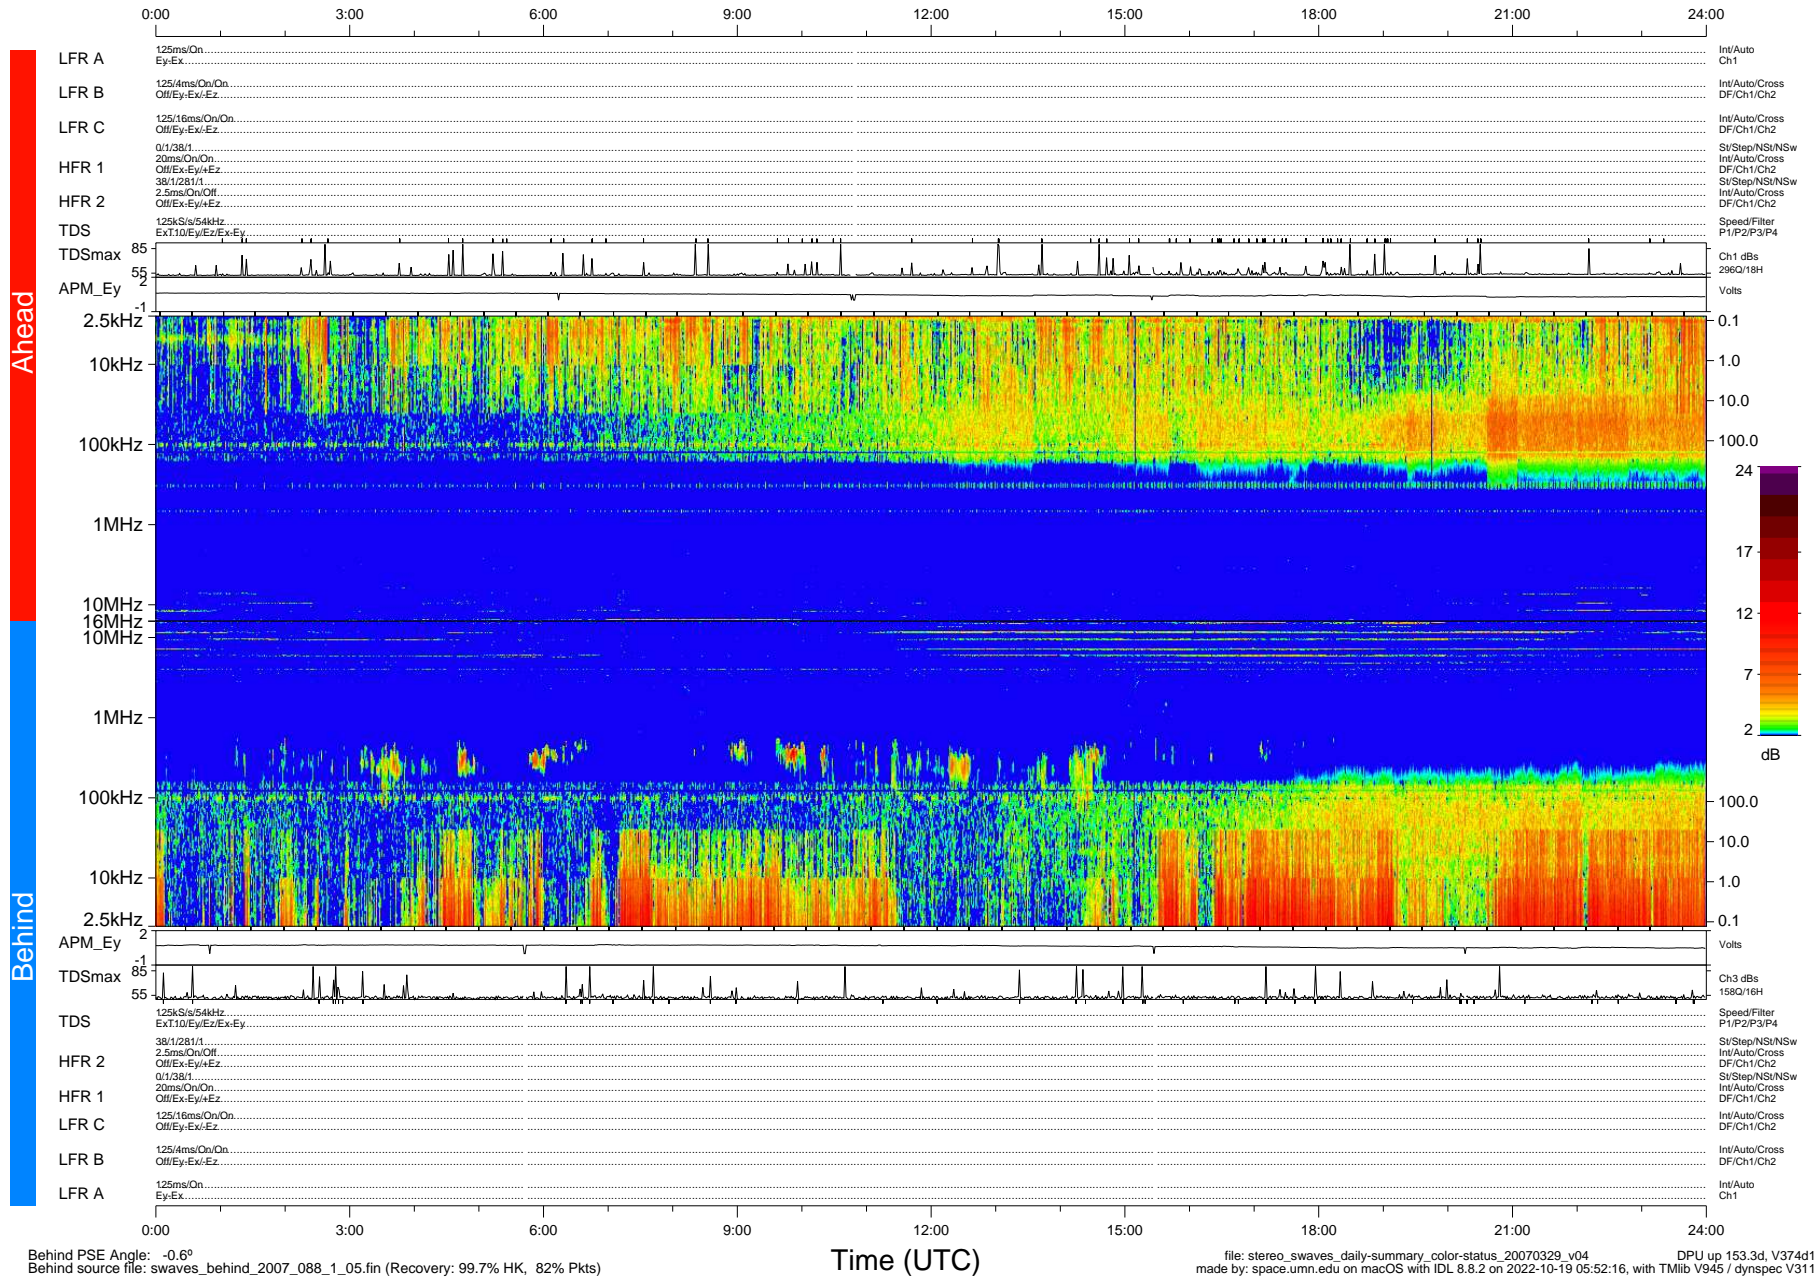

STEREO/WAVES Daily Summary - 29-Mar-2007 (DOY 088)

Ahead source file: swaves_ahead_2007_088_1_06.fin (Recovery: 99.7% HK, 103% Pkts)
Ahead PSE Angle: 2.2°

DPU up 143.2d, V374d1

Behind PSE Angle: -0.6°
Behind source file: swaves_behind_2007_088_1_05.fin (Recovery: 99.7% HK, 82% Pkts)

Time (UTC)