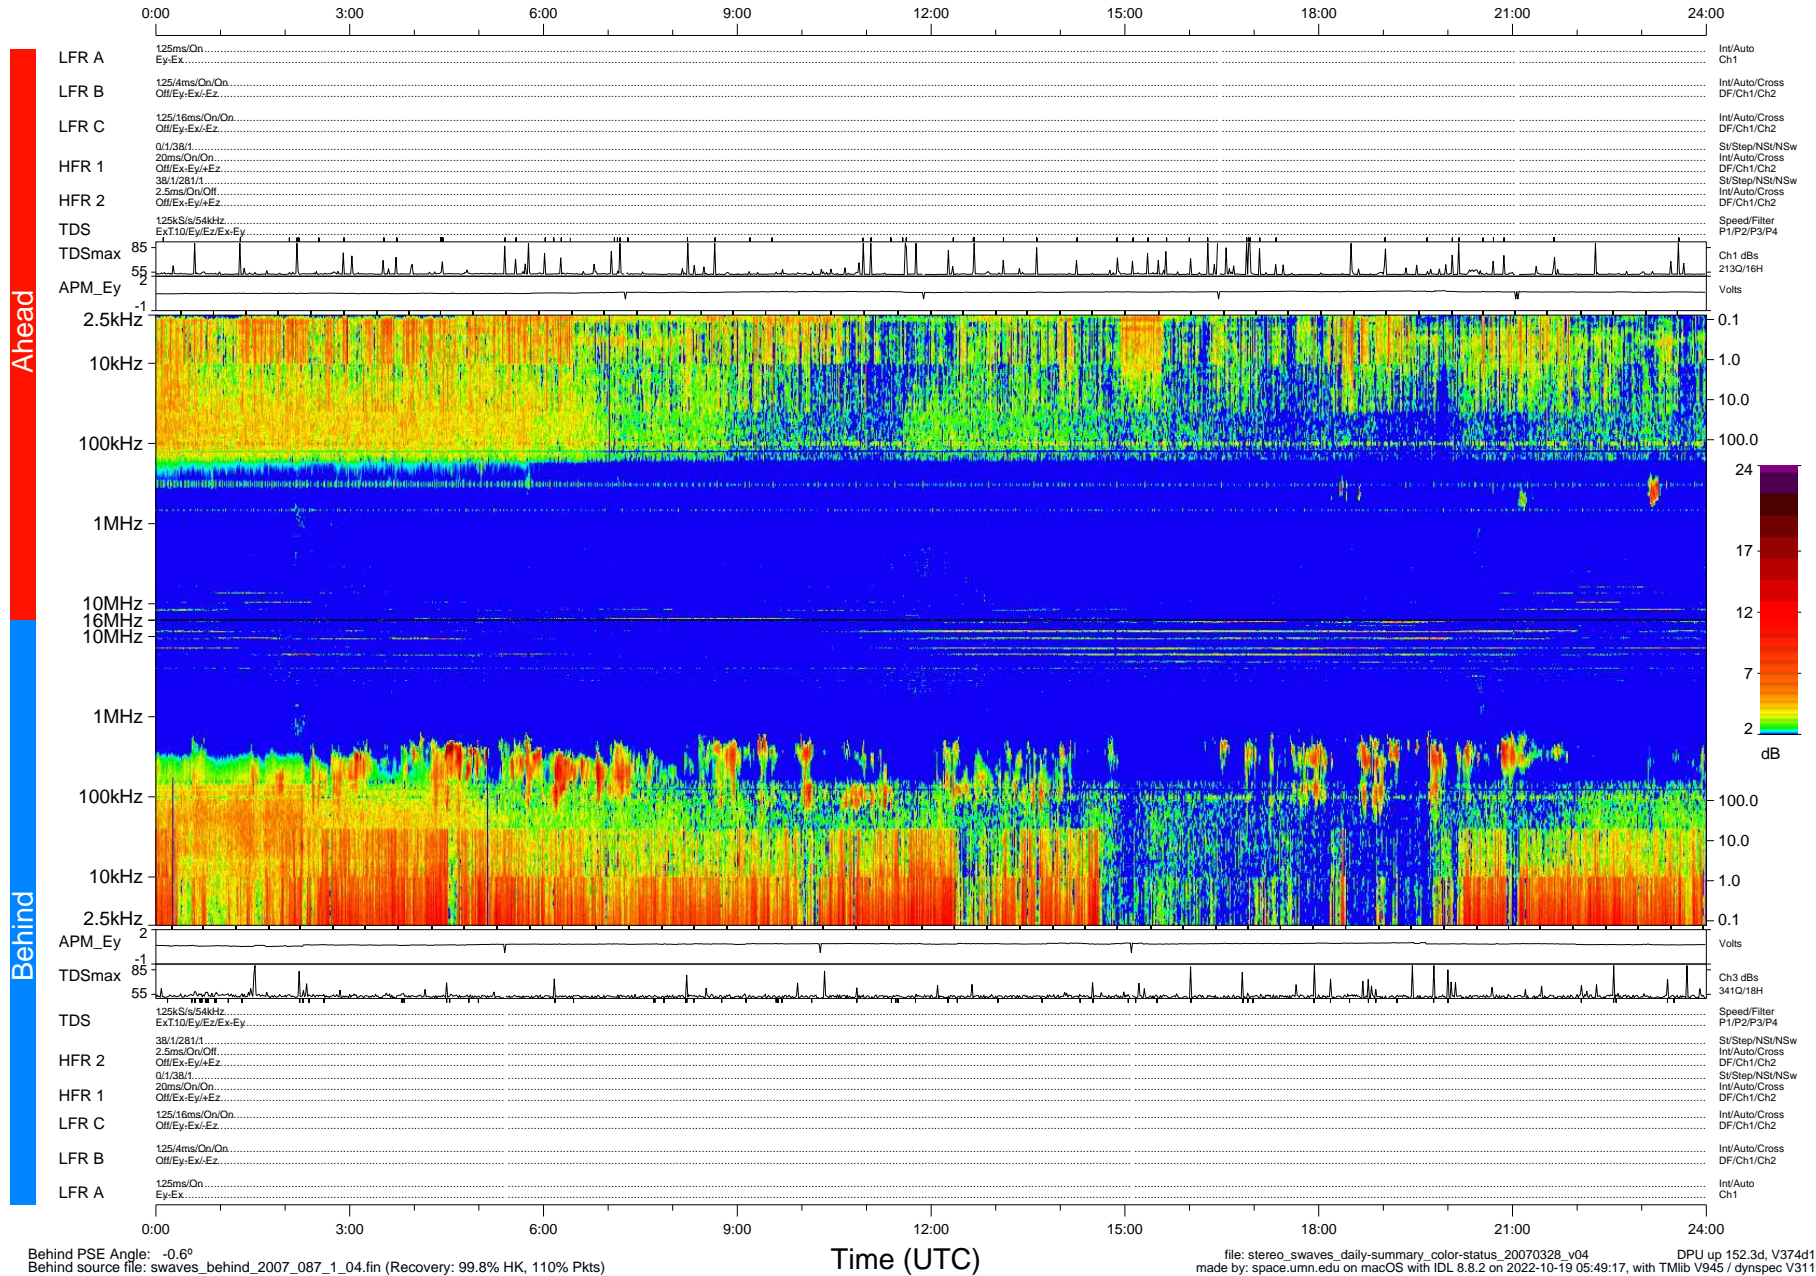

STEREO/WAVES Daily Summary - 28-Mar-2007 (DOY 087)

Ahead source file: swaves_ahead_2007_087_1_05.fin (Recovery: 99.7% HK, 91% Pkts)
Ahead PSE Angle: 2.1°

DPU up 142.2d, V374d1

Behind PSE Angle: -0.6°
Behind source file: swaves_behind_2007_087_1_04.fin (Recovery: 99.8% HK, 110% Pkts)

Time (UTC)