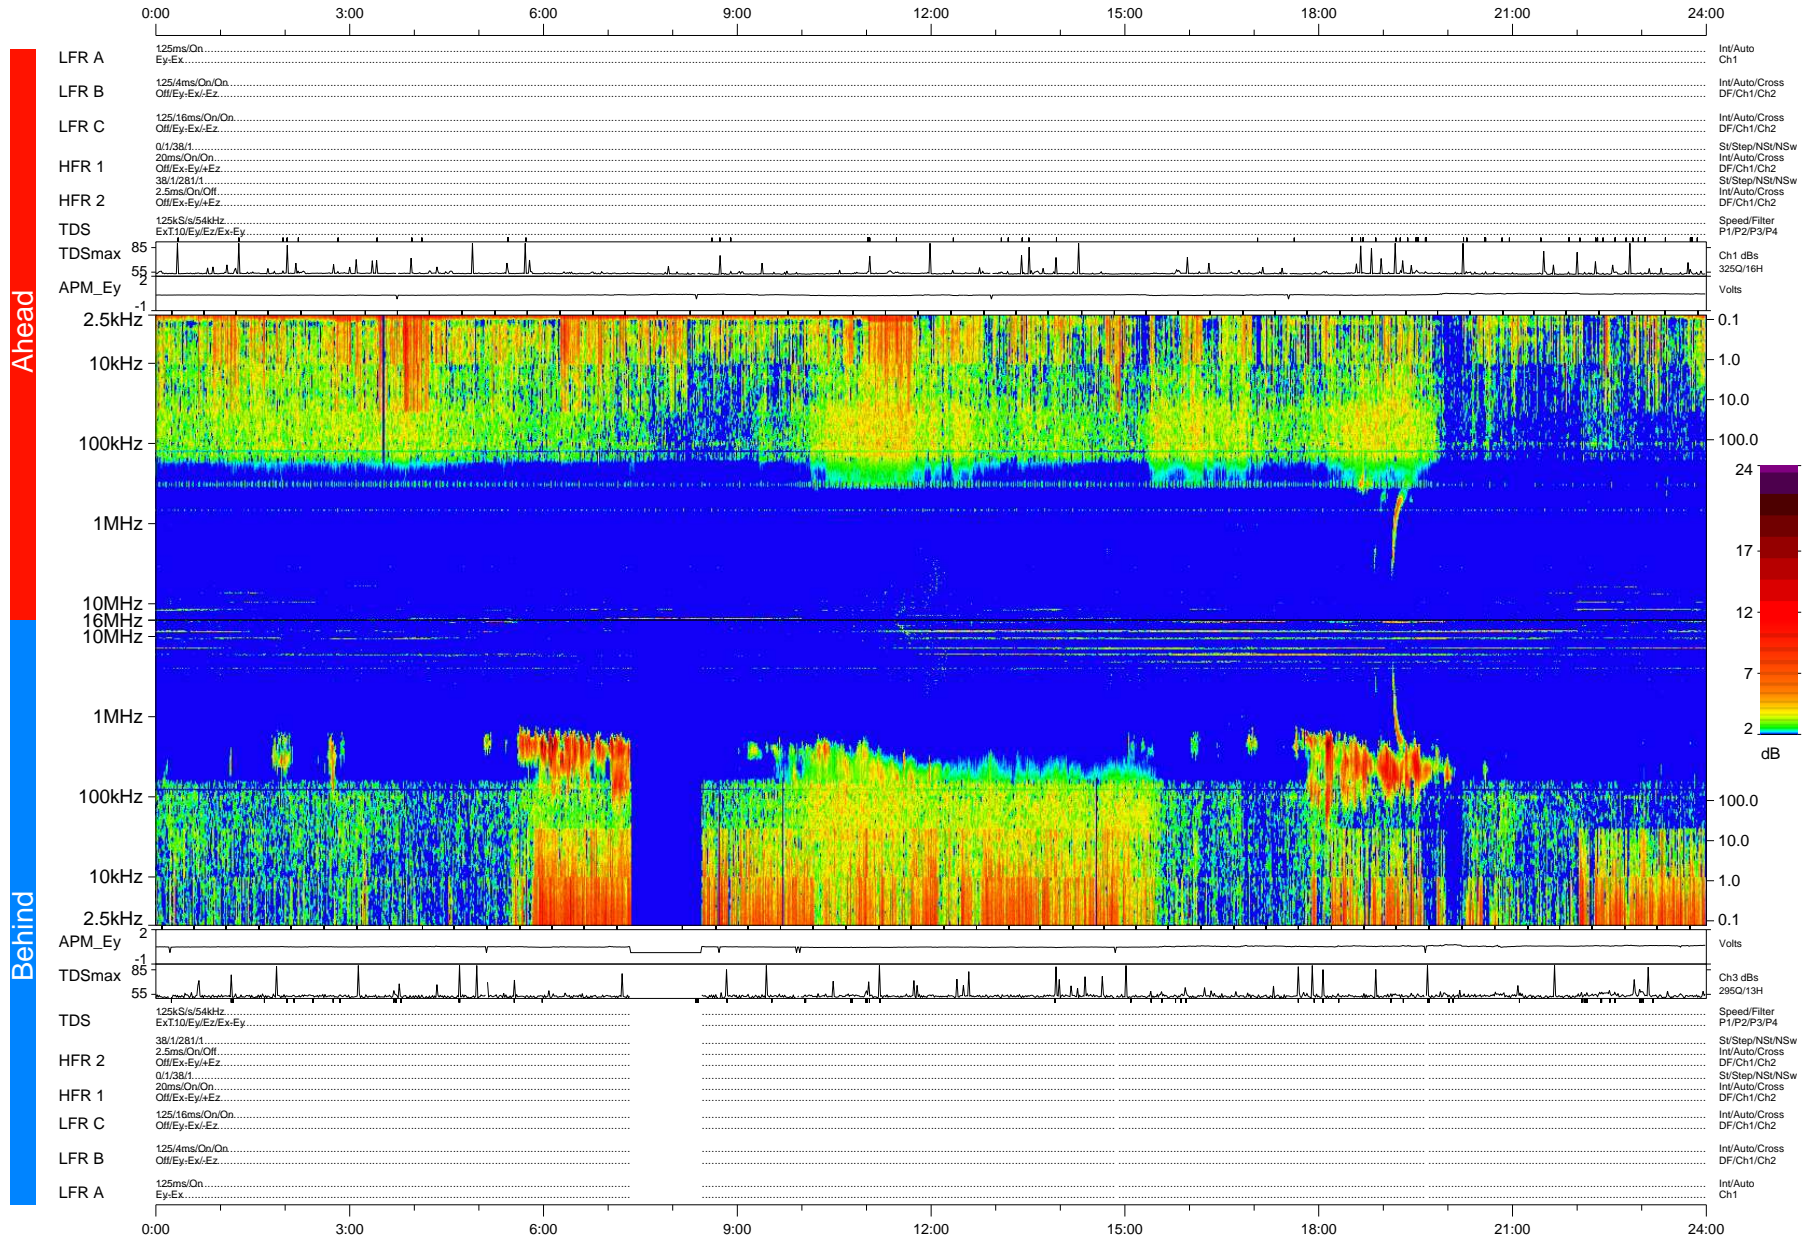

STEREO/WAVES Daily Summary - 27-Mar-2007 (DOY 086)

Ahead source file: swaves_ahead_2007_086_1_06.fin (Recovery: 99.7% HK, 107% Pkts)
Ahead PSE Angle: 2.1°

DPU up 141.2d, V374d1

Behind PSE Angle: -0.5°
Behind source file: swaves_behind_2007_086_1_04.fin (Recovery: 94.9% HK, 100% Pkts)