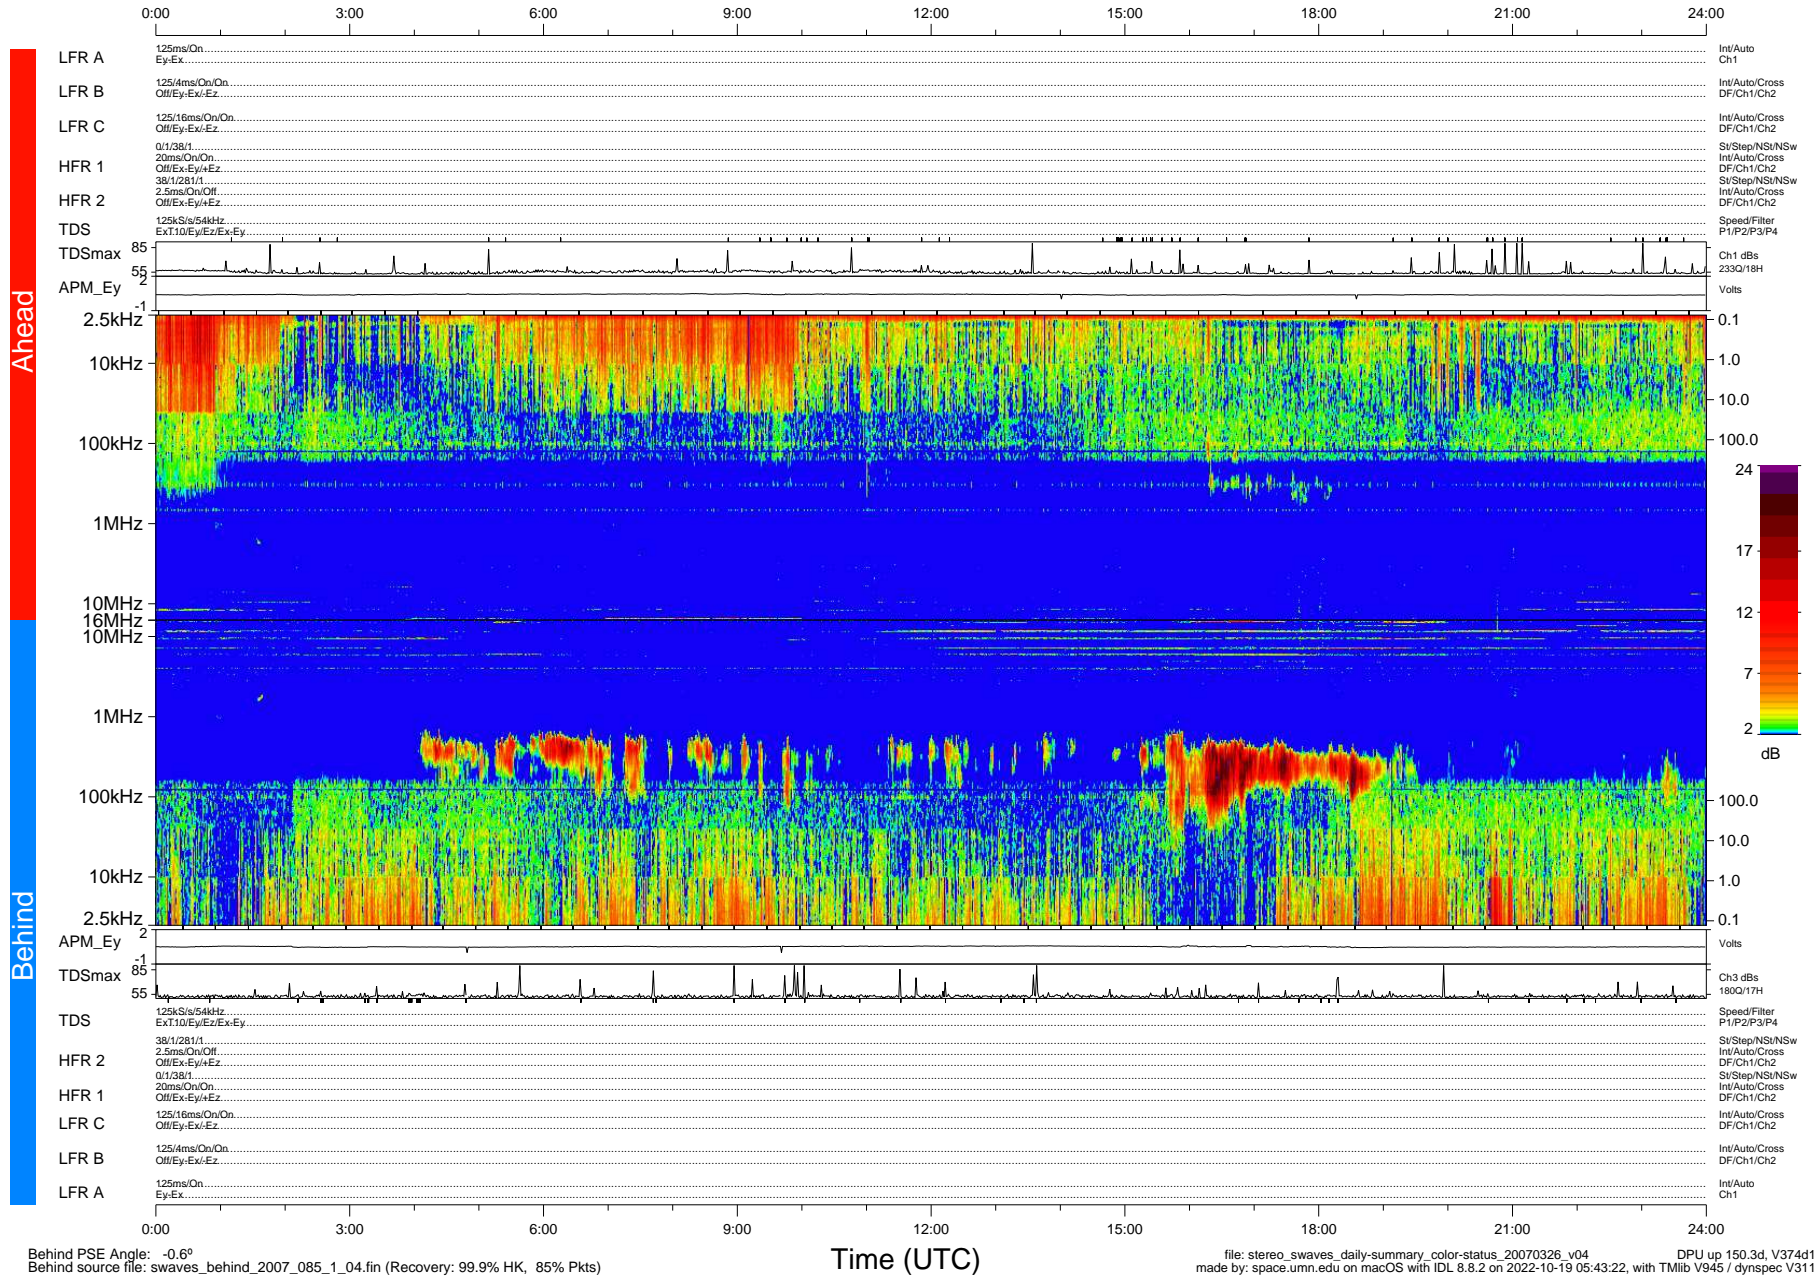

STEREO/WAVES Daily Summary - 26-Mar-2007 (DOY 085)

Ahead source file: swaves_ahead_2007_085_1_05.fin (Recovery: 99.9% HK, 94% Pkts)
Ahead PSE Angle: 2.0°

DPU up 140.2d, V374d1

Behind PSE Angle: -0.6°
Behind source file: swaves_behind_2007_085_1_04.fin (Recovery: 99.9% HK, 85% Pkts)