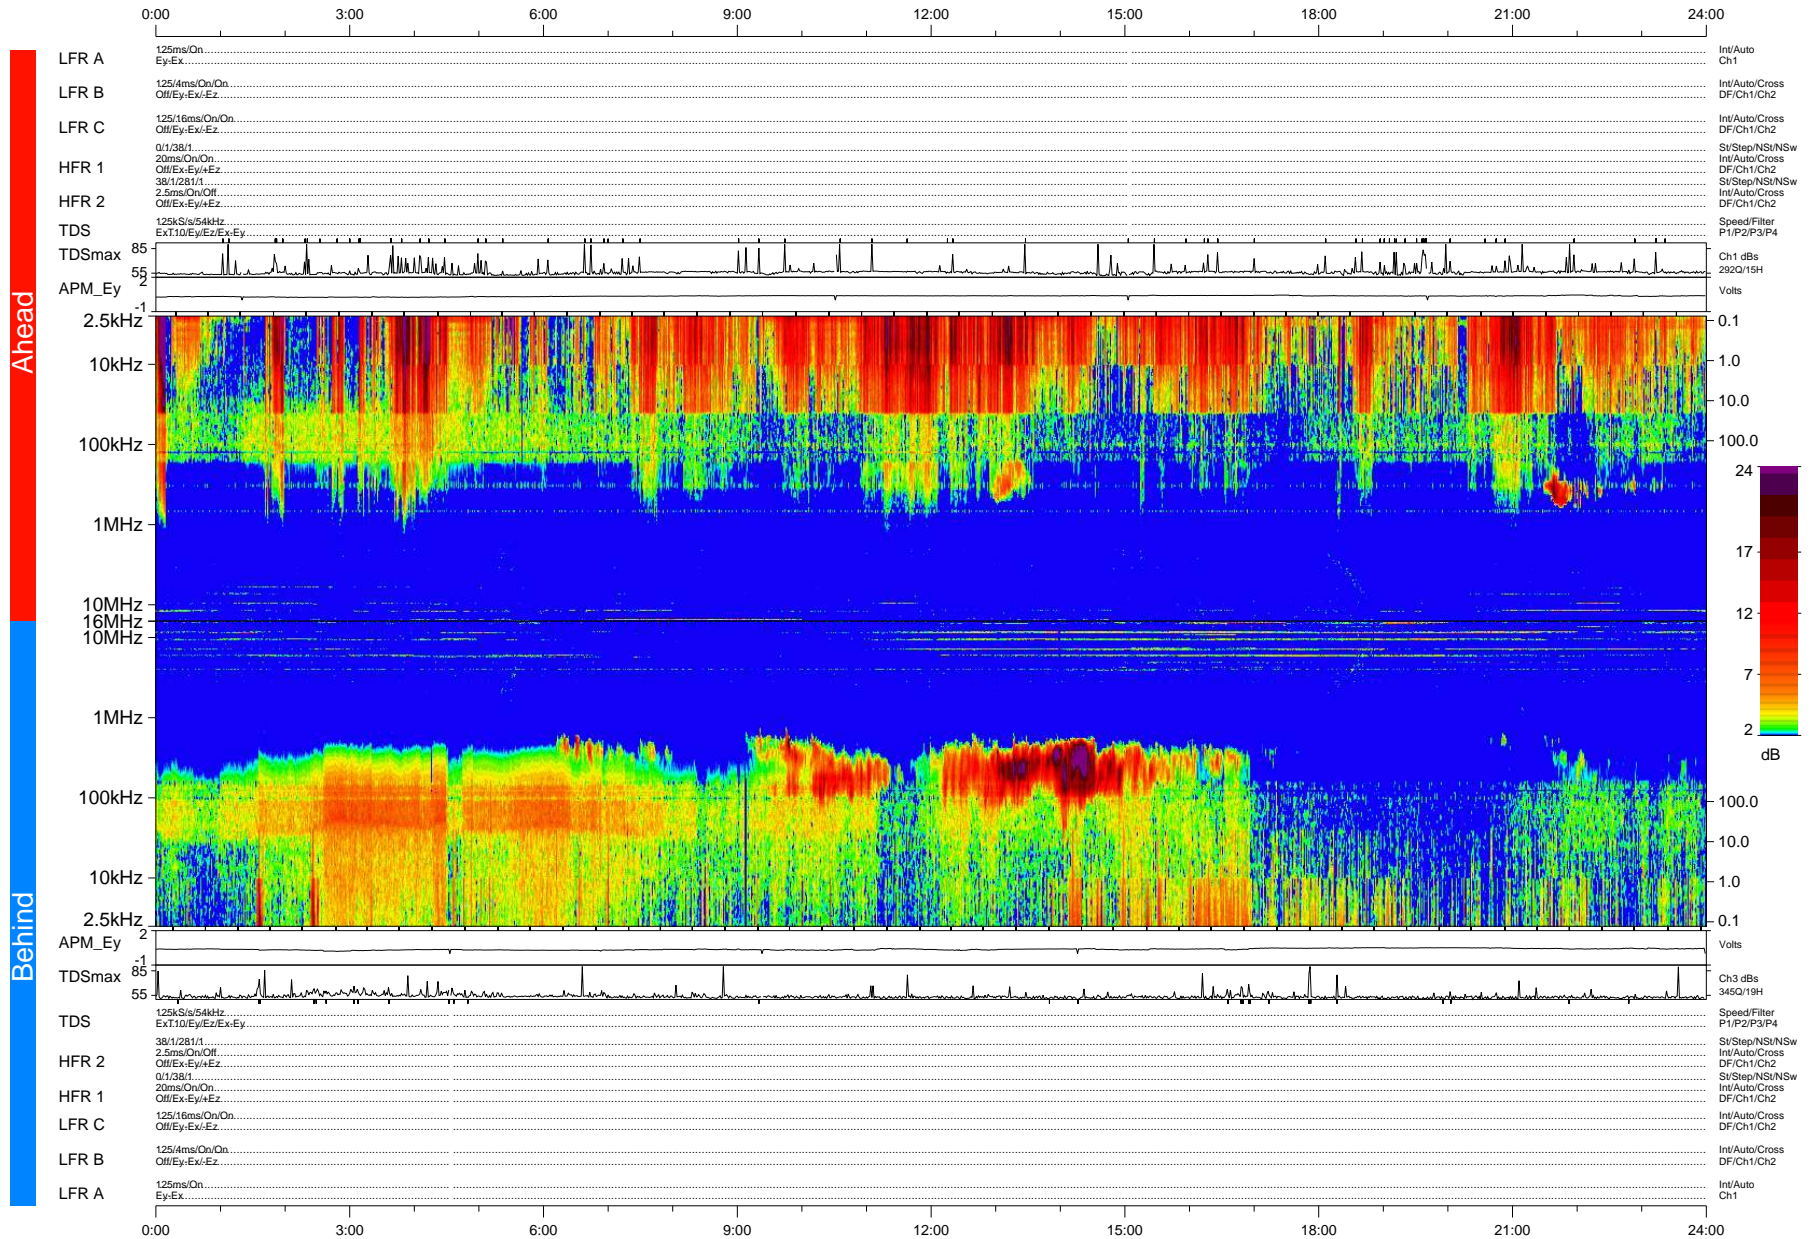

STEREO/WAVES Daily Summary - 25-Mar-2007 (DOY 084)

Ahead source file: swaves_ahead_2007_084_1_04.fin (Recovery: 99.7% HK, 102% Pkts)
 Ahead PSE Angle: 1.9°

DPU up 139.2d, V374d1

Behind PSE Angle: -0.6°
 Behind source file: swaves_behind_2007_084_1_04.fin (Recovery: 99.7% HK, 110% Pkts)

Time (UTC)

file: stereo_swaves_daily-summary_color-status_20070325_v04 DPU up 149.3d, V374d1
 made by: space.umn.edu on macOS with IDL 8.8.2 on 2022-10-19 05:40:24, with Tlib V945 / dynspec V311