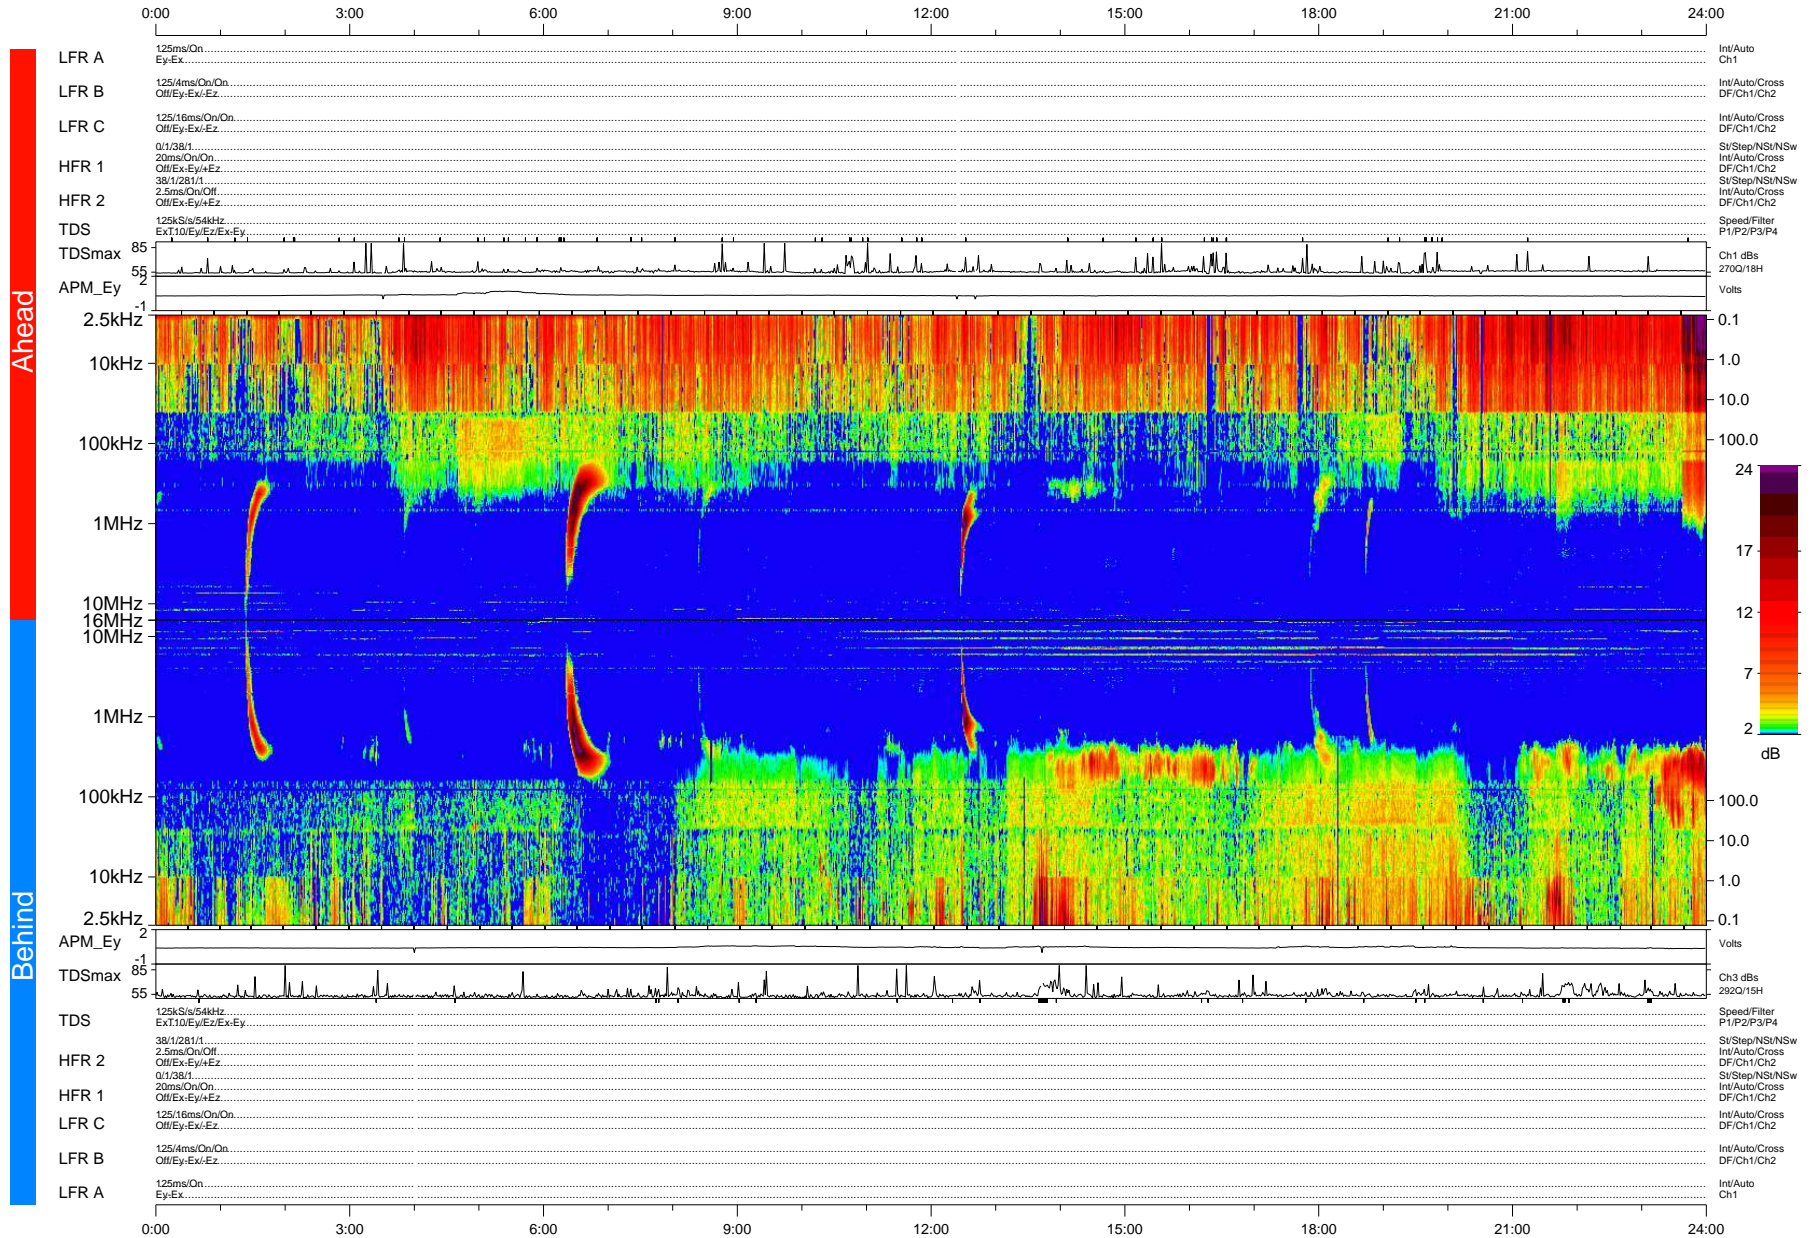

STEREO/WAVES Daily Summary - 23-Mar-2007 (DOY 082)

Ahead source file: swaves_ahead_2007_082_1_04.fin (Recovery: 99.8% HK, 99% Pkts)
 Ahead PSE Angle: 1.9°

DPU up 137.2d, V374d1

Behind PSE Angle: -0.5°
 Behind source file: swaves_behind_2007_082_1_04.fin (Recovery: 99.9% HK, 102% Pkts)

Time (UTC)

file: stereo_swaves_daily-summary_color-status_20070323_v04 DPU up 147.3d, V374d1
 made by: space.umn.edu on macOS with IDL 8.8.2 on 2022-10-19 05:34:27, with TMLib V945 / dynspec V311