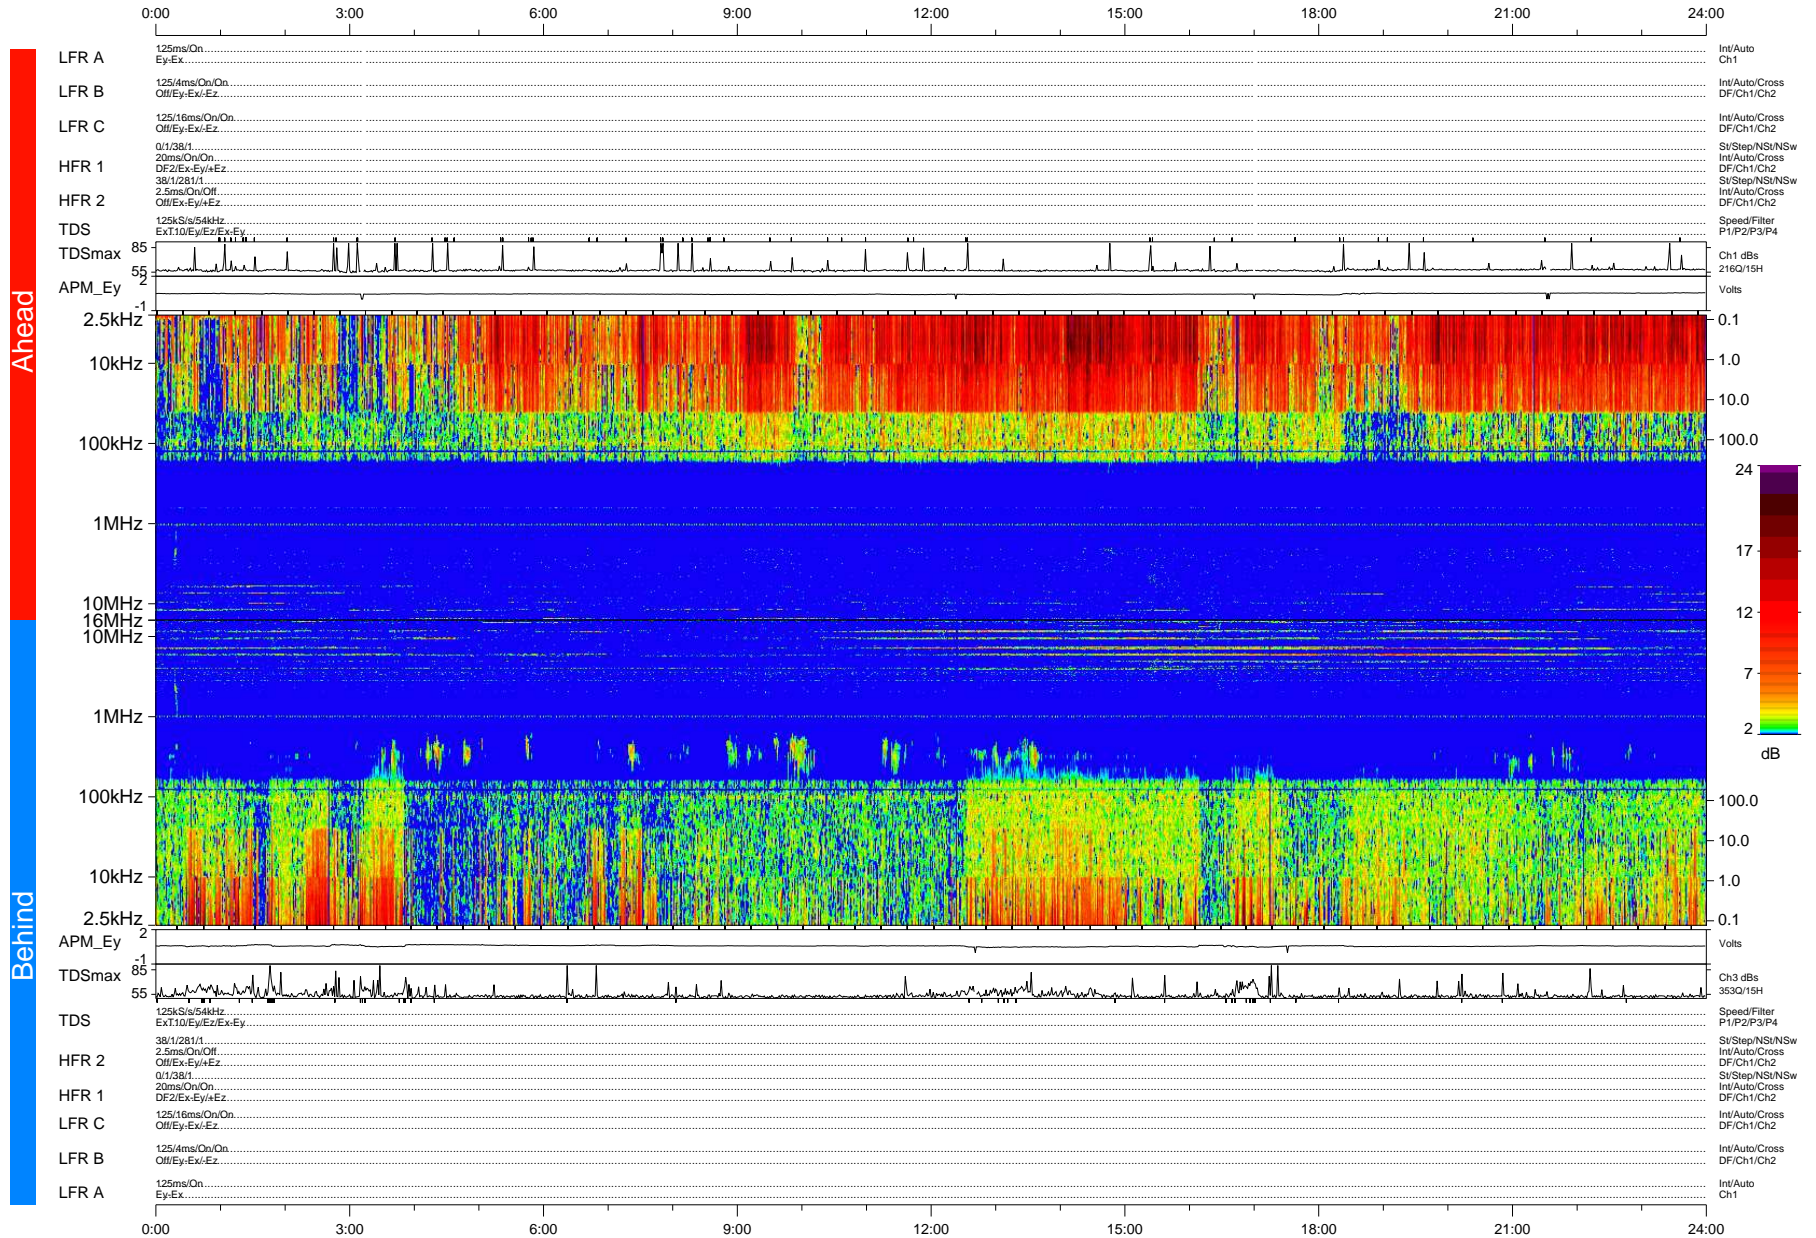

STEREO/WAVES Daily Summary - 19-Mar-2007 (DOY 078)

Ahead source file: swaves_ahead_2007_078_1_05.fin (Recovery: 99.6% HK, 83% Pkts)
Ahead PSE Angle: 1.7°

DPU up 133.2d, V374d1a9

Behind PSE Angle: -0.4°
Behind source file: swaves_behind_2007_078_1_06.fin (Recovery: 99.9% HK, 104% Pkts)

Time (UTC)