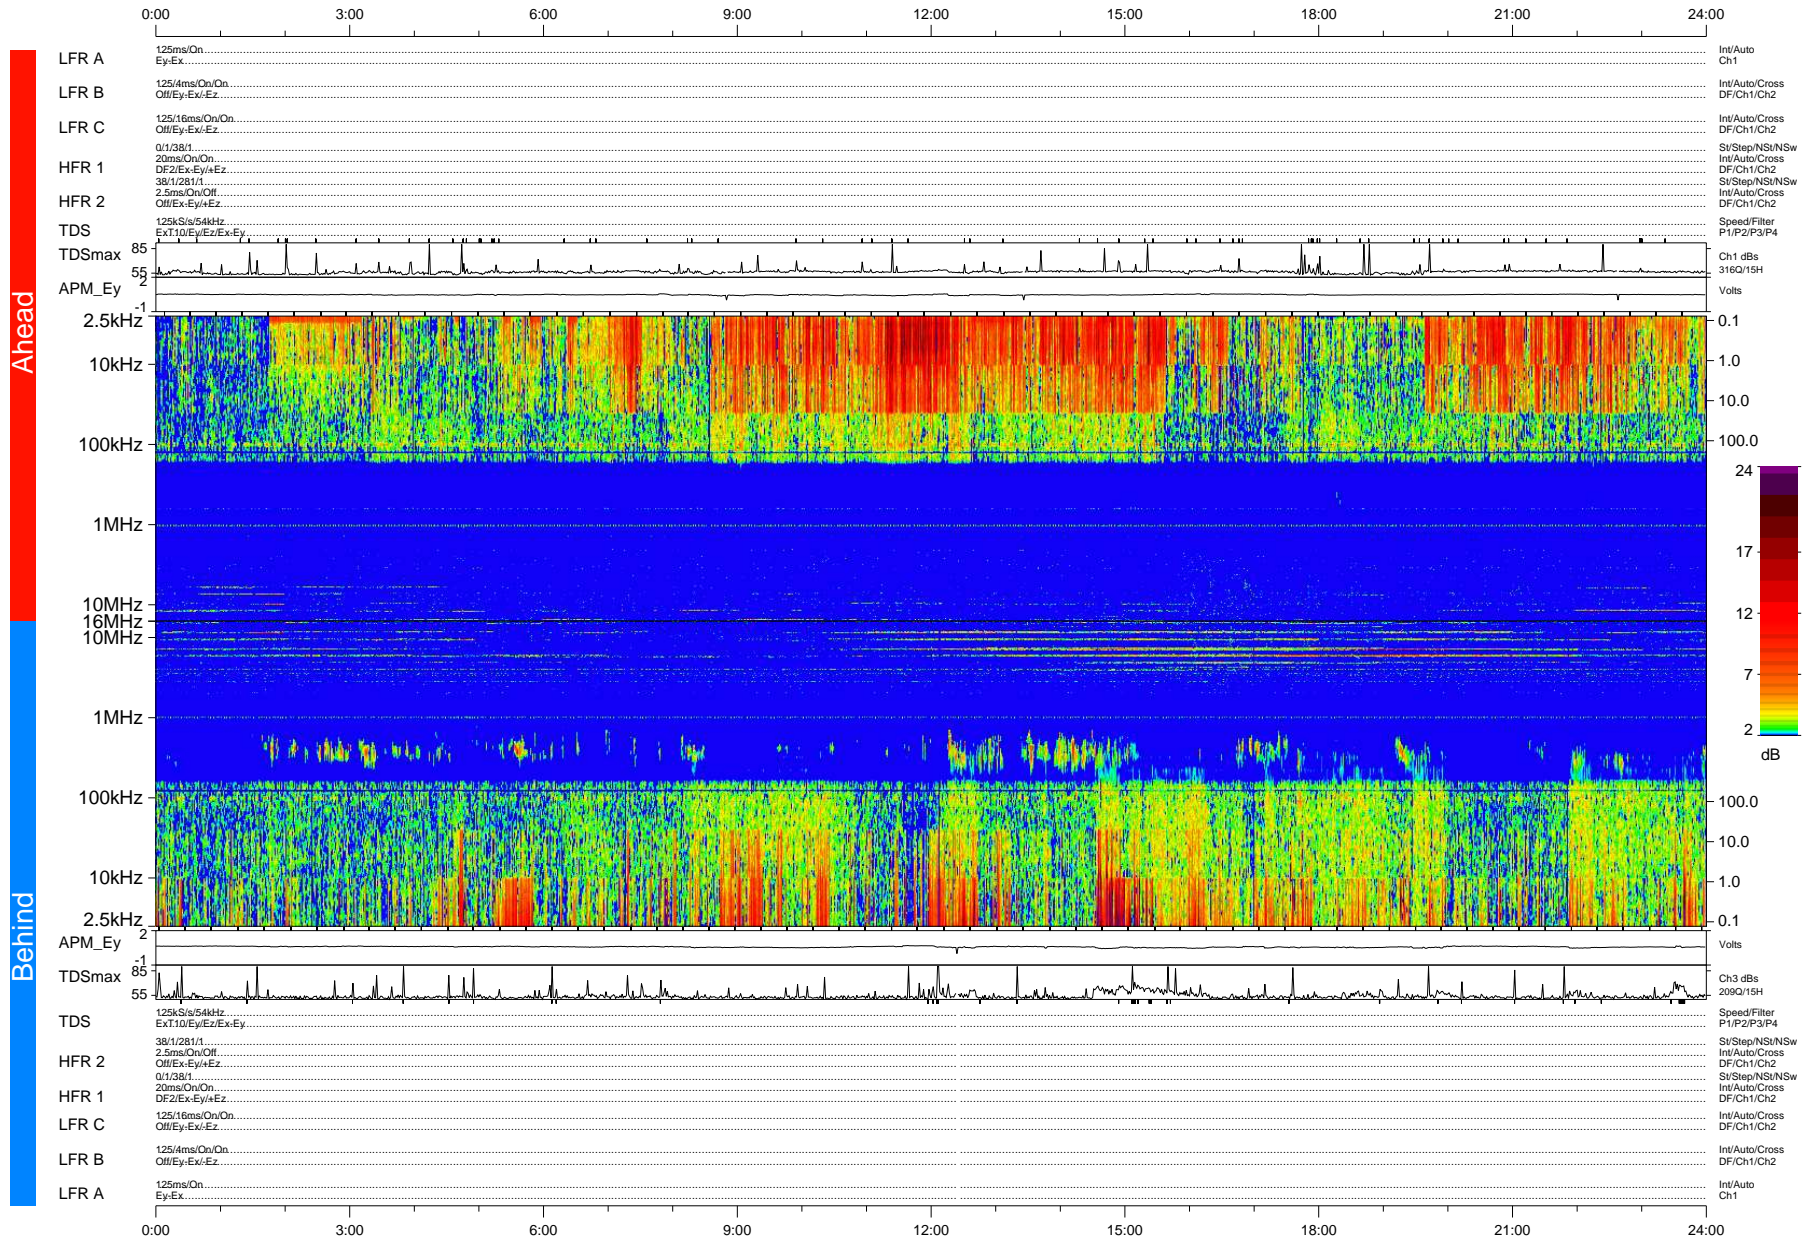

STEREO/WAVES Daily Summary - 18-Mar-2007 (DOY 077)

Ahead source file: swaves_ahead_2007_077_1_05.fin (Recovery: 99.8% HK, 98% Pkts)
 Ahead PSE Angle: 1.7°

DPU up 132.2d, V374d1a9

Behind PSE Angle: -0.4°
 Behind source file: swaves_behind_2007_077_1_05.fin (Recovery: 99.9% HK, 82% Pkts)

Time (UTC)

file: stereo_swaves_daily-summary_color-status_20070318_v04 DPU up 142.3d, V374d1a9
 made by: space.umn.edu on macOS with IDL 8.8.2 on 2022-10-19 05:19:46, with TMLib V945 / dynspec V311