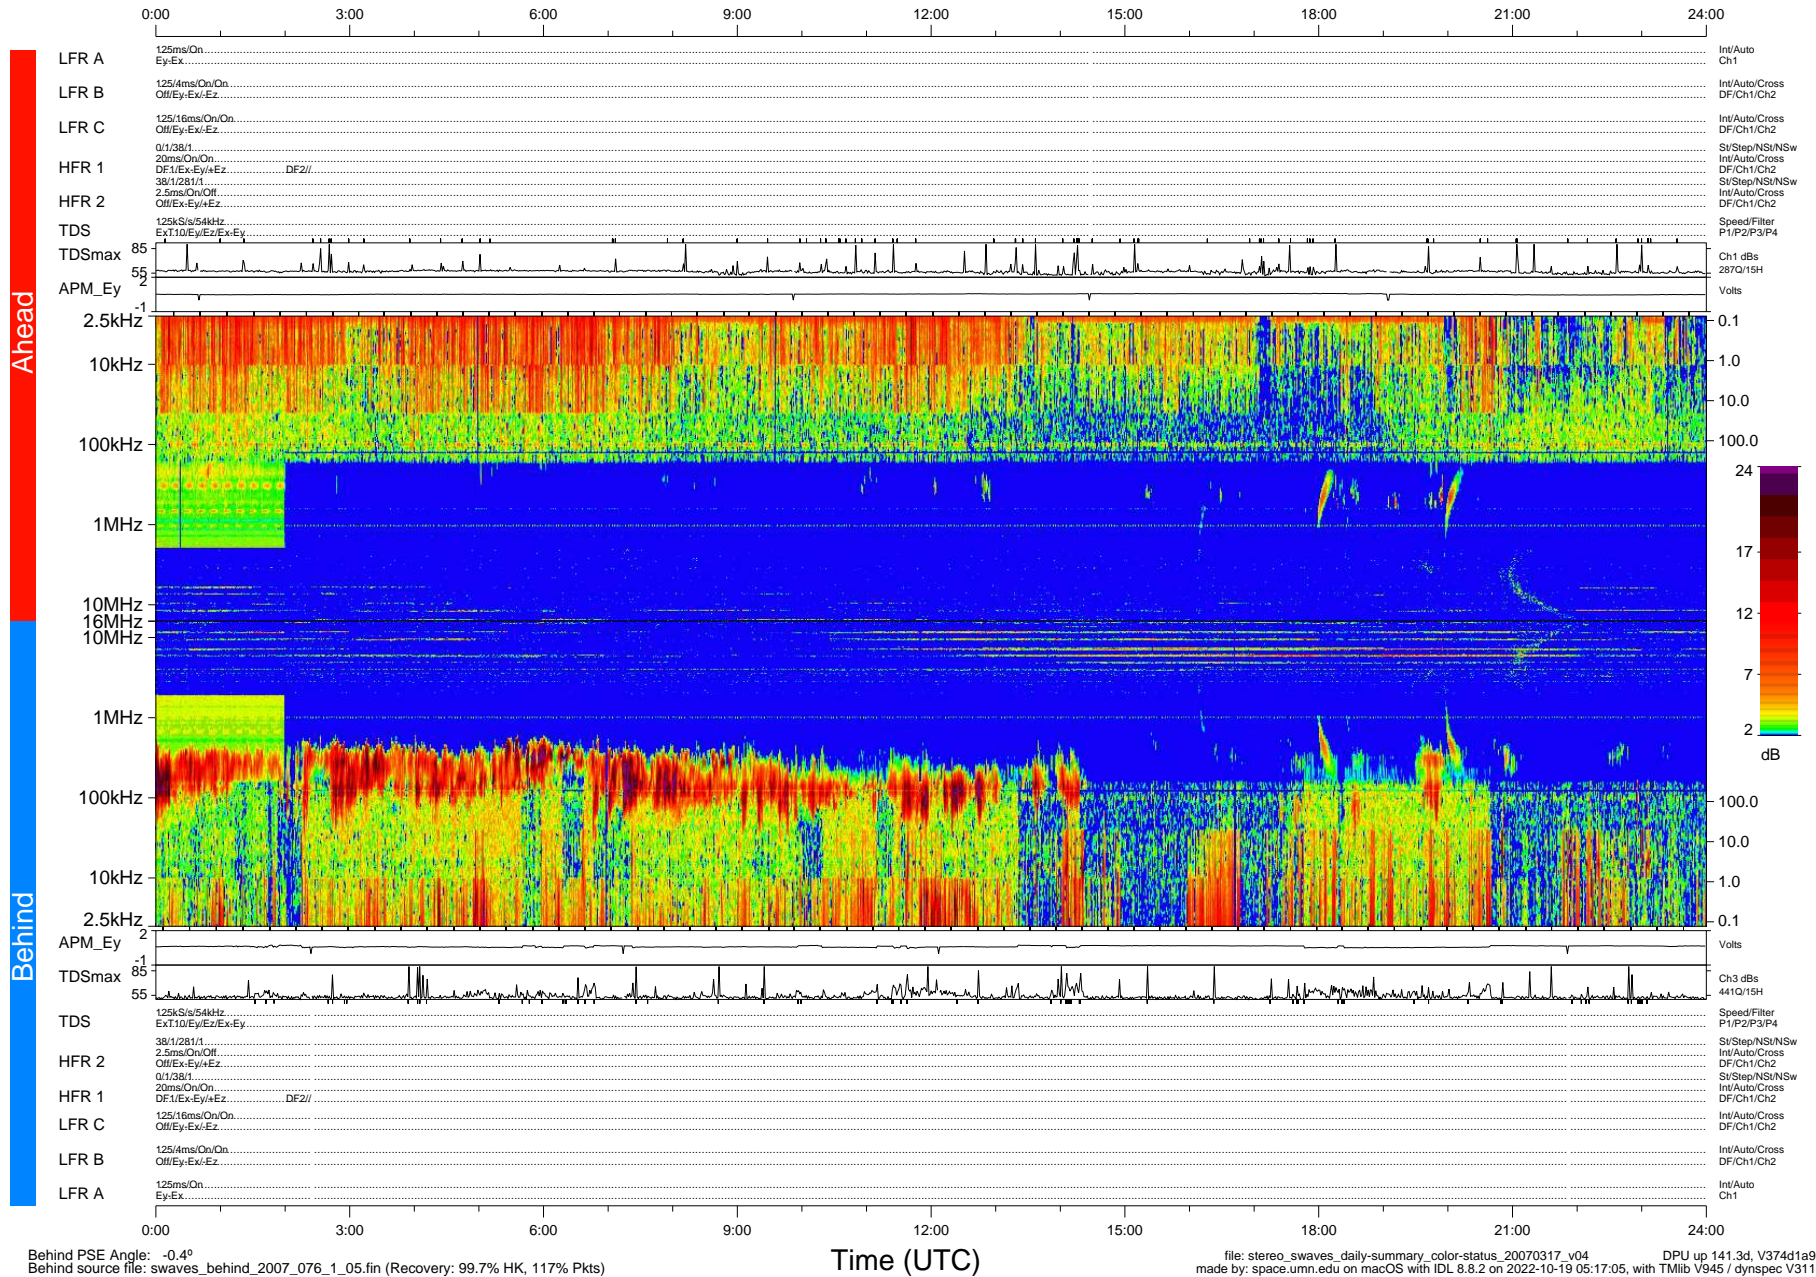

STEREO/WAVES Daily Summary - 17-Mar-2007 (DOY 076)

Ahead source file: swaves_ahead_2007_076_1_04.fin (Recovery: 99.7% HK, 94% Pkts)
Ahead PSE Angle: 1.6°

DPU up 131.2d, V374d1a9

Behind PSE Angle: -0.4°
Behind source file: swaves_behind_2007_076_1_05.fin (Recovery: 99.7% HK, 117% Pkts)

Time (UTC)