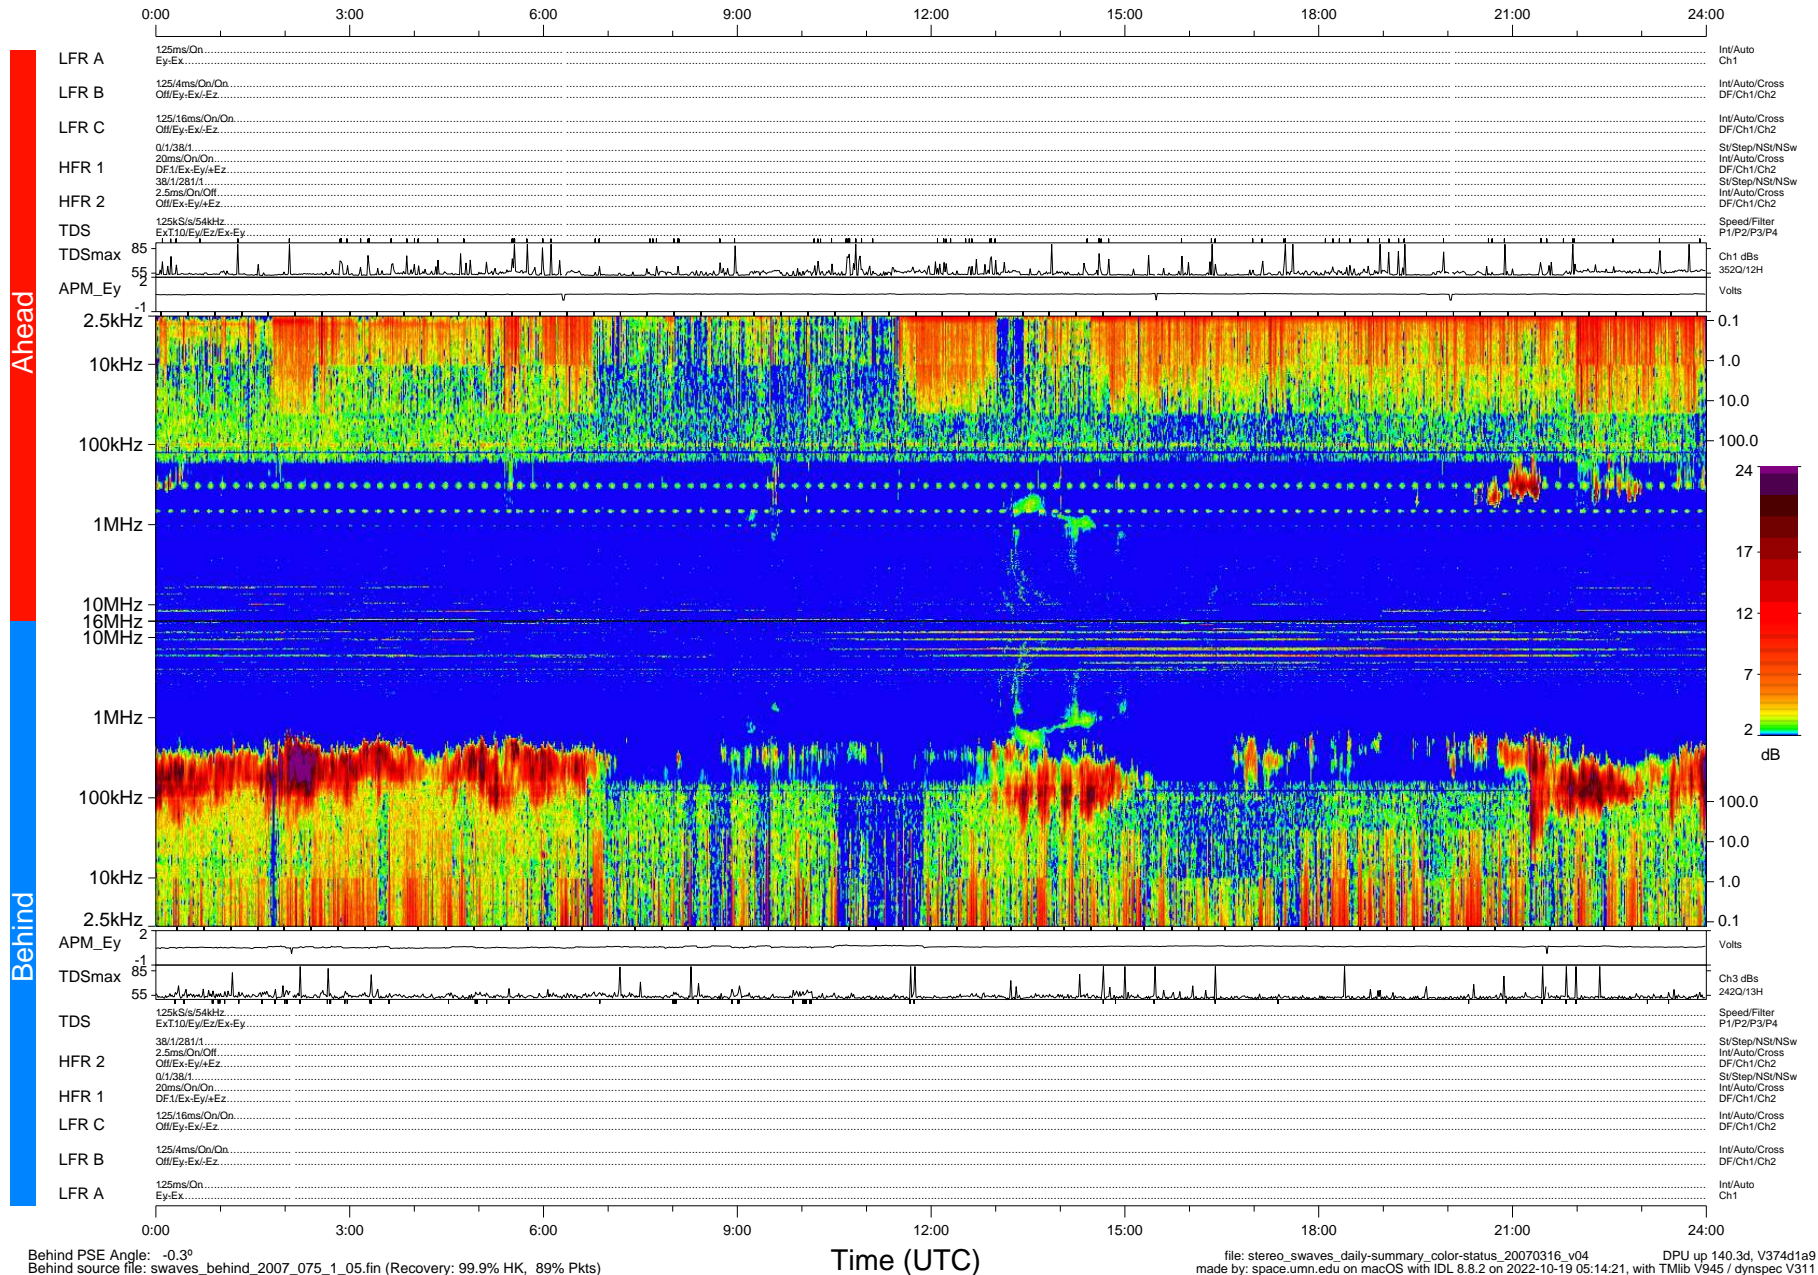

STEREO/WAVES Daily Summary - 16-Mar-2007 (DOY 075)

Ahead source file: swaves_ahead_2007_075_1_04.fin (Recovery: 99.7% HK, 106% Pkts)
Ahead PSE Angle: 1.6°

DPU up 130.2d, V374d1a9

Behind PSE Angle: -0.3°
Behind source file: swaves_behind_2007_075_1_05.fin (Recovery: 99.9% HK, 89% Pkts)

Time (UTC)