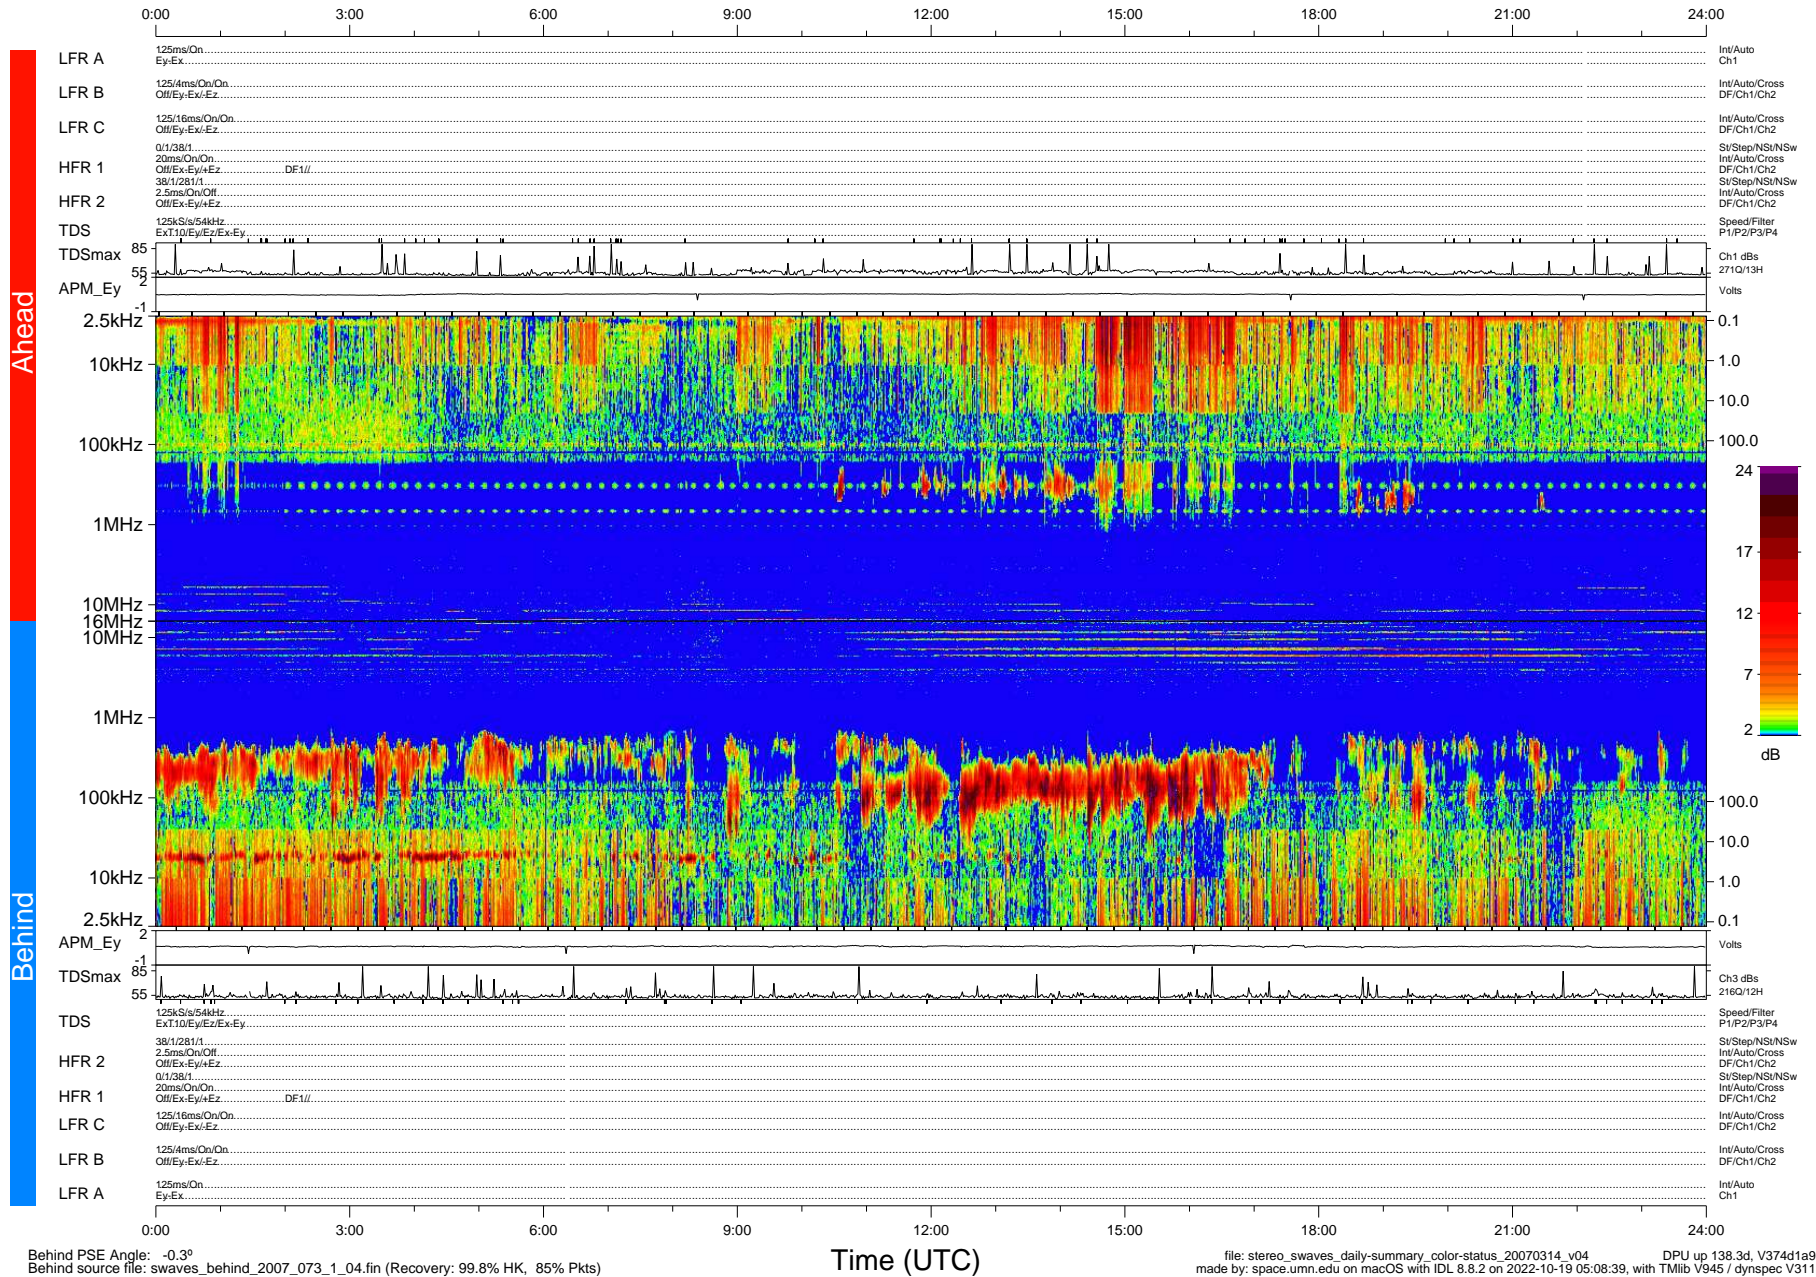

# STEREO/WAVES Daily Summary - 14-Mar-2007 (DOY 073)

Ahead source file: swaves\_ahead\_2007\_073\_1\_06.fin (Recovery: 99.8% HK, 94% Pkts)  
 Ahead PSE Angle: 1.5°

DPU up 128.2d, V374d1a9

Behind PSE Angle: -0.3°  
 Behind source file: swaves\_behind\_2007\_073\_1\_04.fin (Recovery: 99.8% HK, 85% Pkts)

Time (UTC)

file: stereo\_swaves\_daily-summary\_color-status\_20070314\_v04 DPU up 138.3d, V374d1a9  
 made by: space.umn.edu on macOS with IDL 8.8.2 on 2022-10-19 05:08:39, with Tlib V945 / dynspec V311