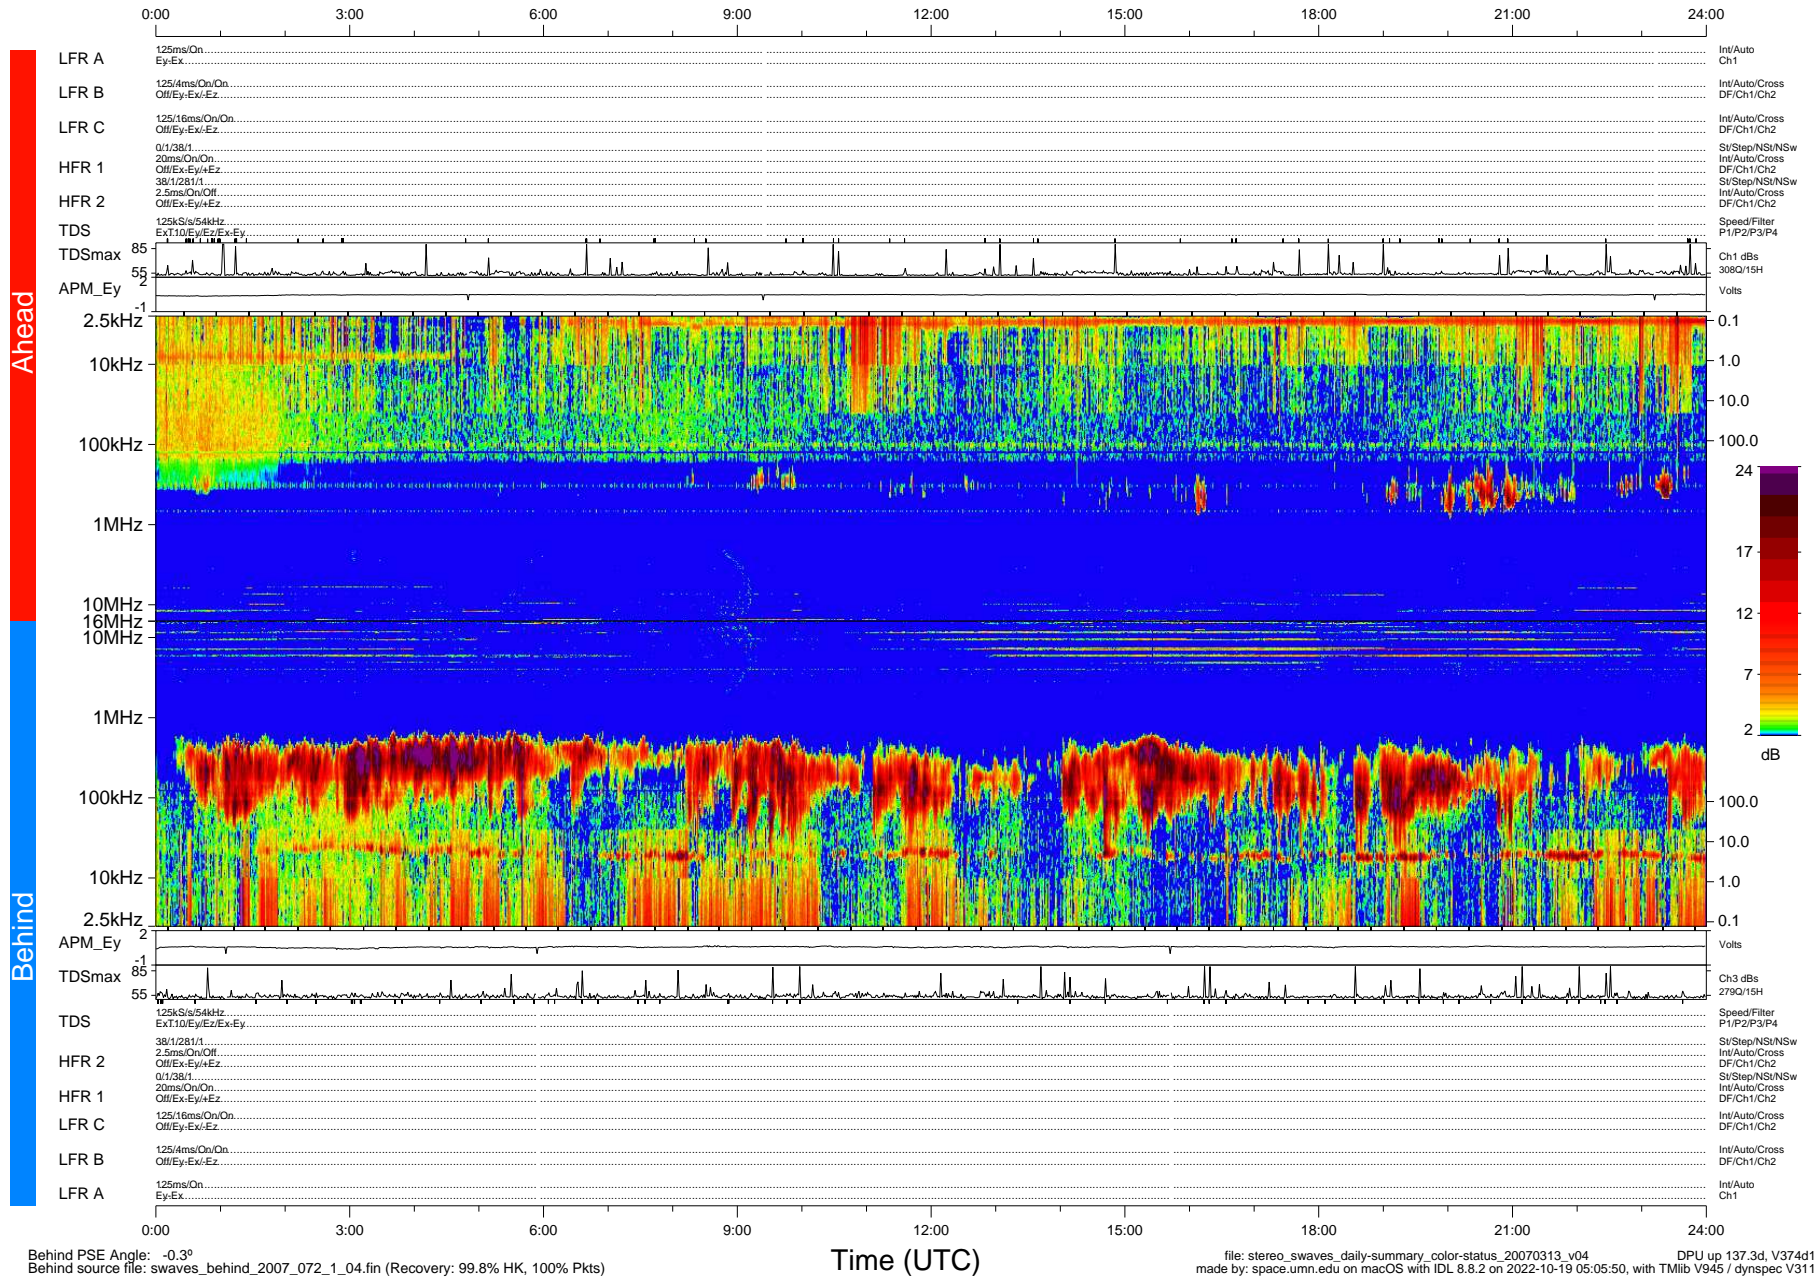

STEREO/WAVES Daily Summary - 13-Mar-2007 (DOY 072)

Ahead source file: swaves_ahead_2007_072_1_05.fin (Recovery: 99.8% HK, 104% Pkts)
Ahead PSE Angle: 1.5°

DPU up 127.2d, V374d1

Behind PSE Angle: -0.3°
Behind source file: swaves_behind_2007_072_1_04.fin (Recovery: 99.8% HK, 100% Pkts)

Time (UTC)