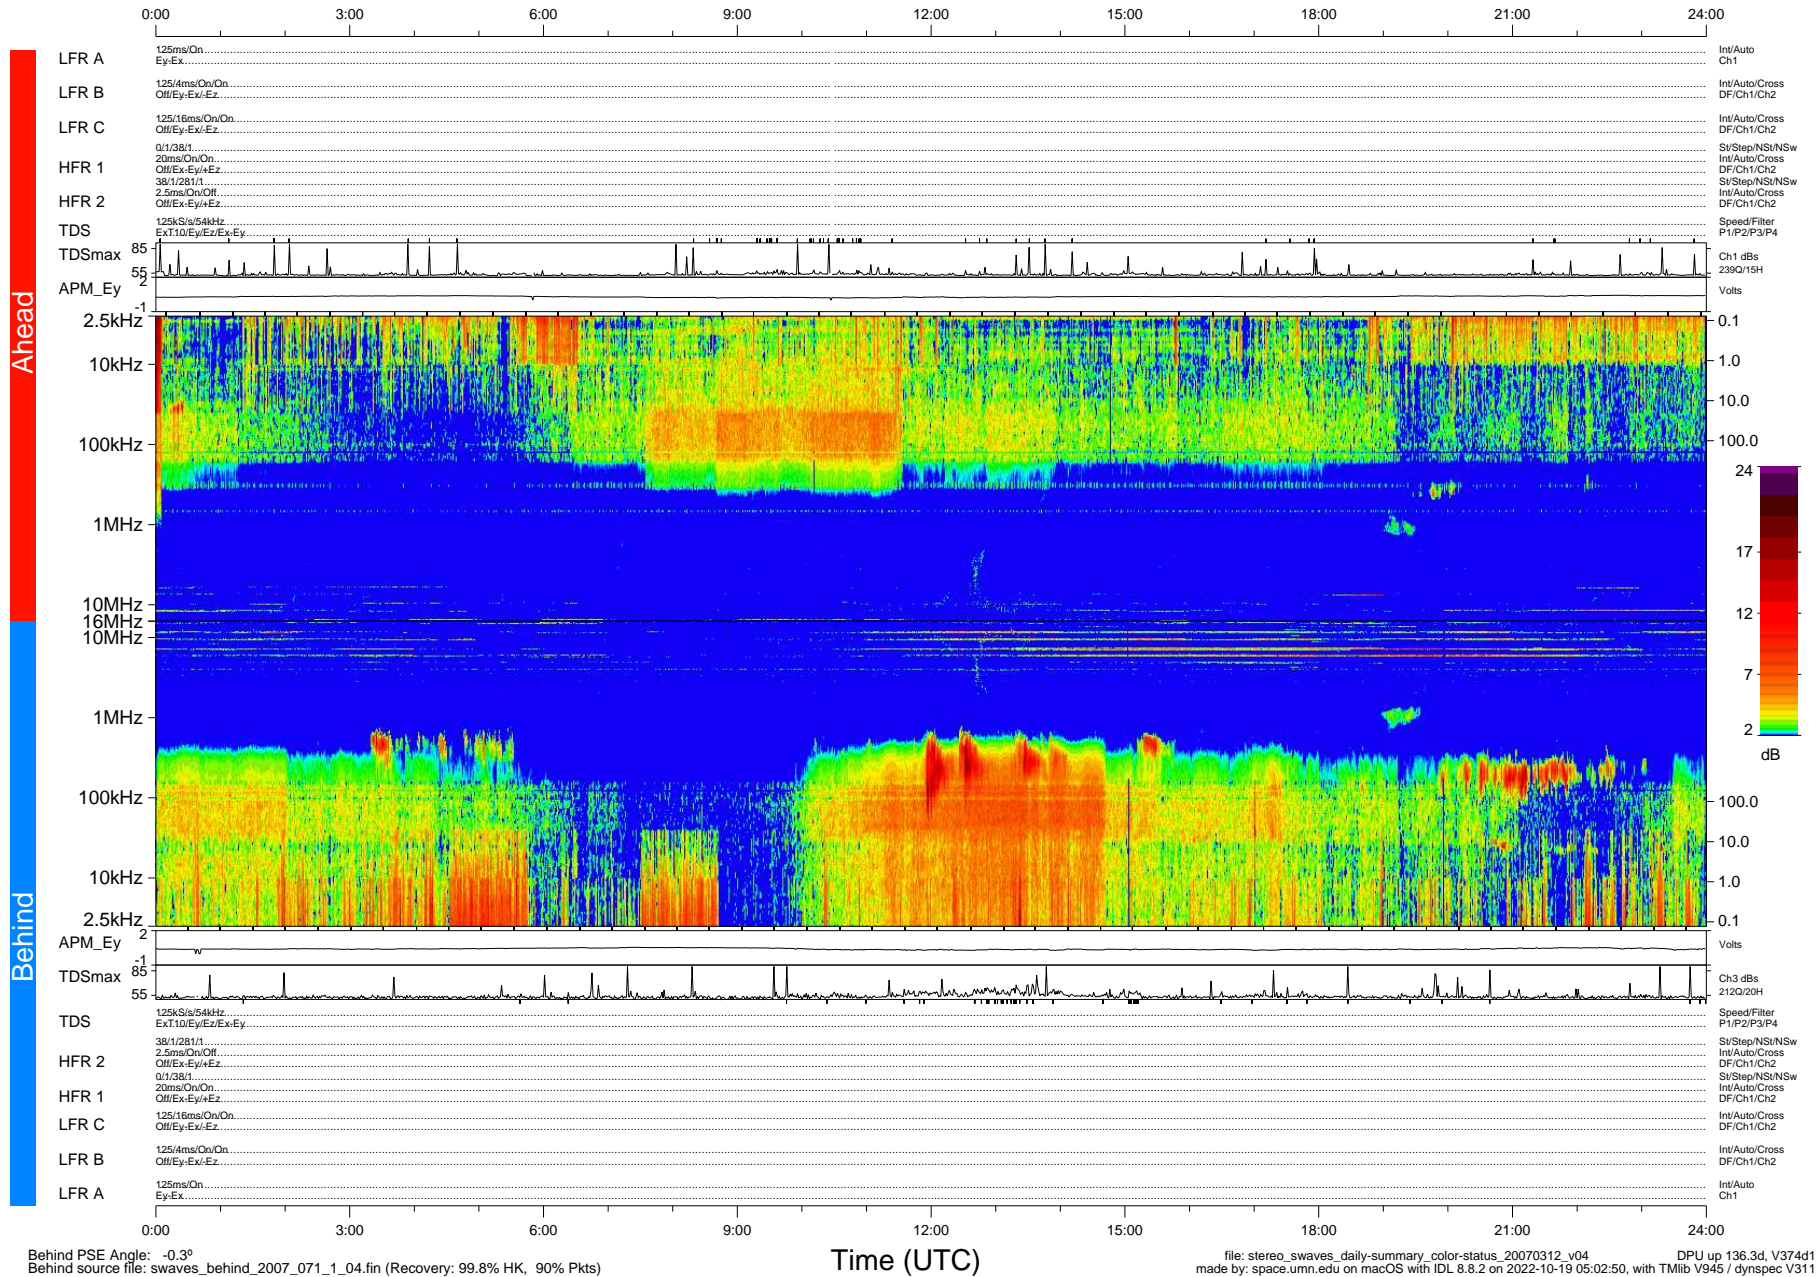

STEREO/WAVES Daily Summary - 12-Mar-2007 (DOY 071)

Ahead source file: swaves_ahead_2007_071_1_06.fin (Recovery: 99.9% HK, 95% Pkts)
Ahead PSE Angle: 1.5°

DPU up 126.2d, V374d1

Behind PSE Angle: -0.3°
Behind source file: swaves_behind_2007_071_1_04.fin (Recovery: 99.8% HK, 90% Pkts)