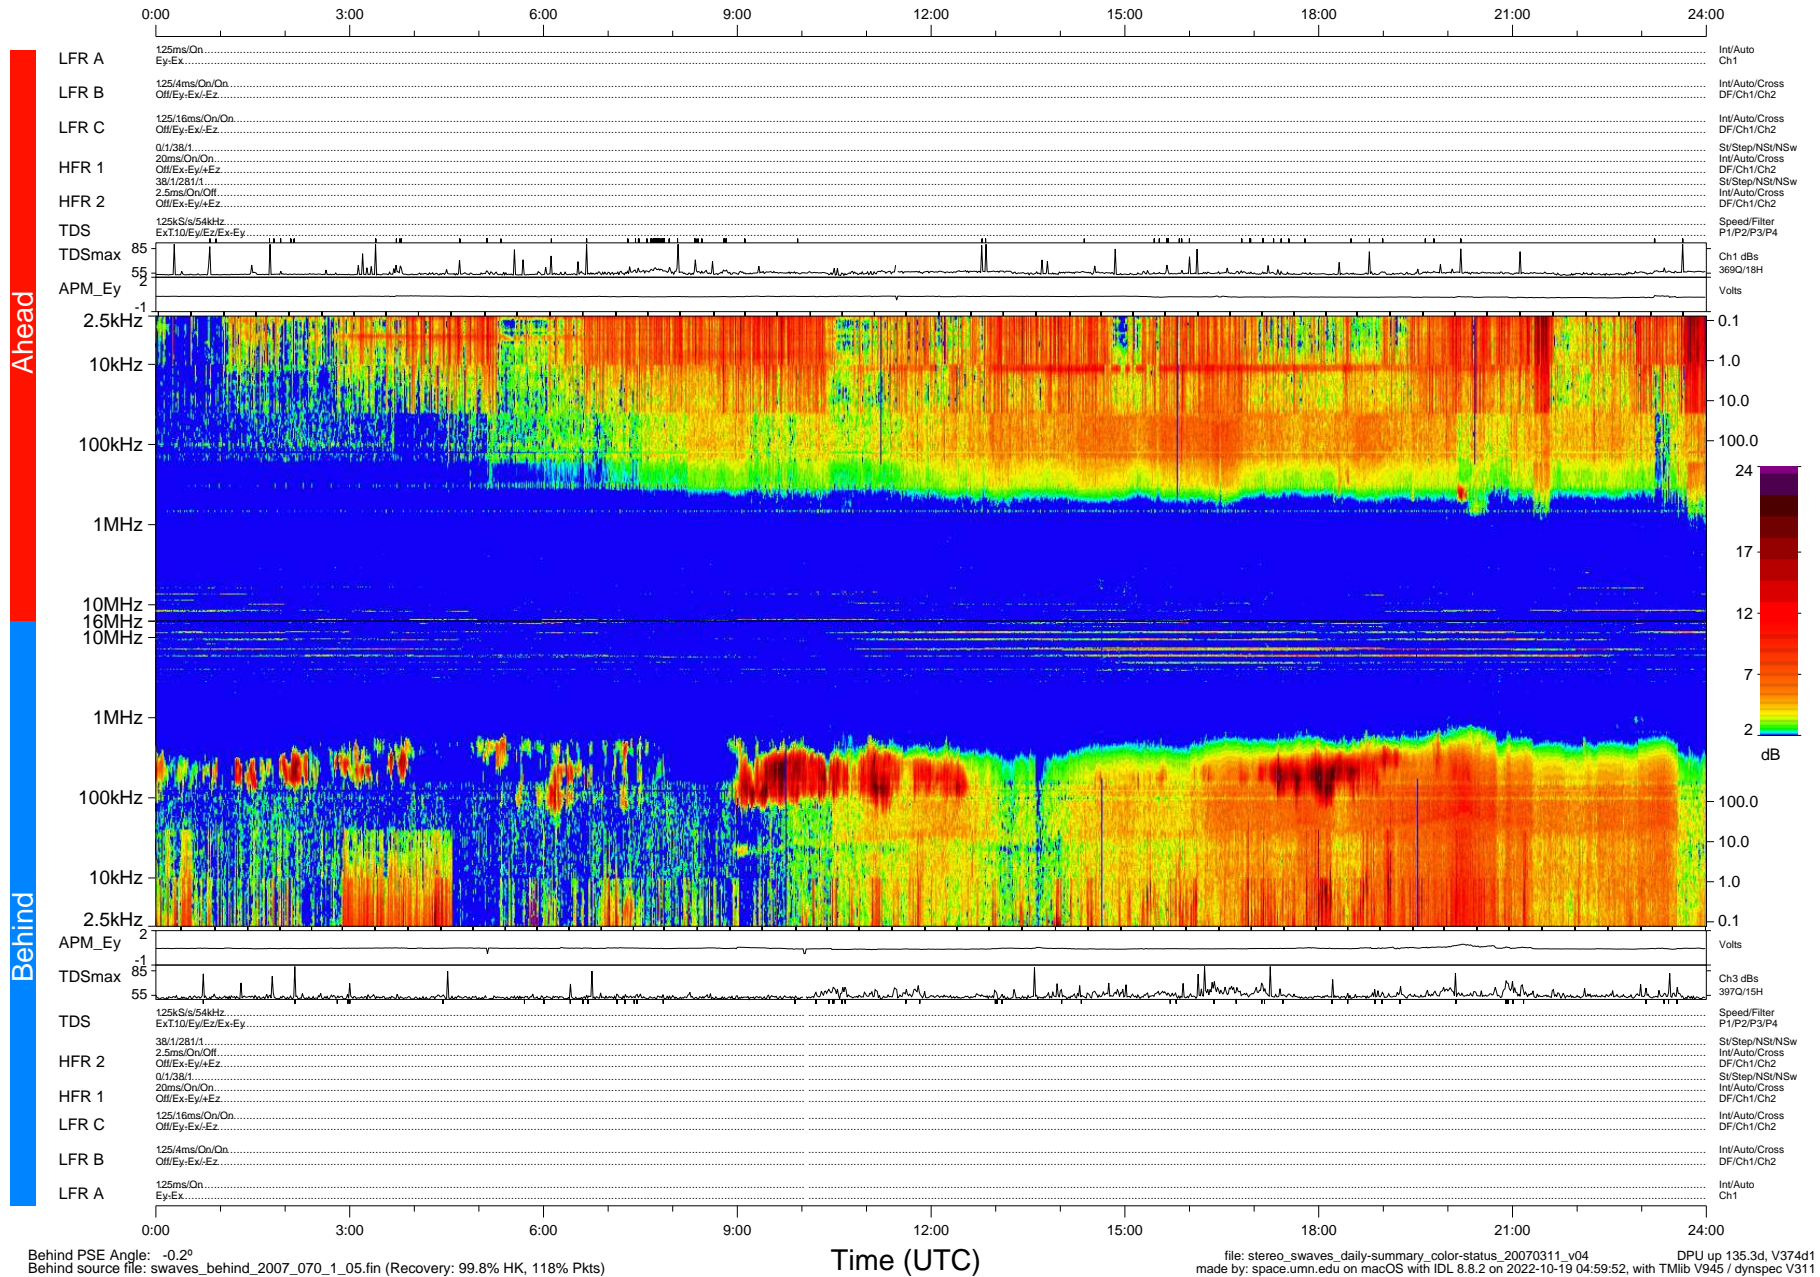

STEREO/WAVES Daily Summary - 11-Mar-2007 (DOY 070)

Ahead source file: swaves_ahead_2007_070_1_05.fin (Recovery: 99.9% HK, 114% Pkts)
Ahead PSE Angle: 1.4°

DPU up 125.2d, V374d1

Behind PSE Angle: -0.2°
Behind source file: swaves_behind_2007_070_1_05.fin (Recovery: 99.8% HK, 118% Pkts)

Time (UTC)