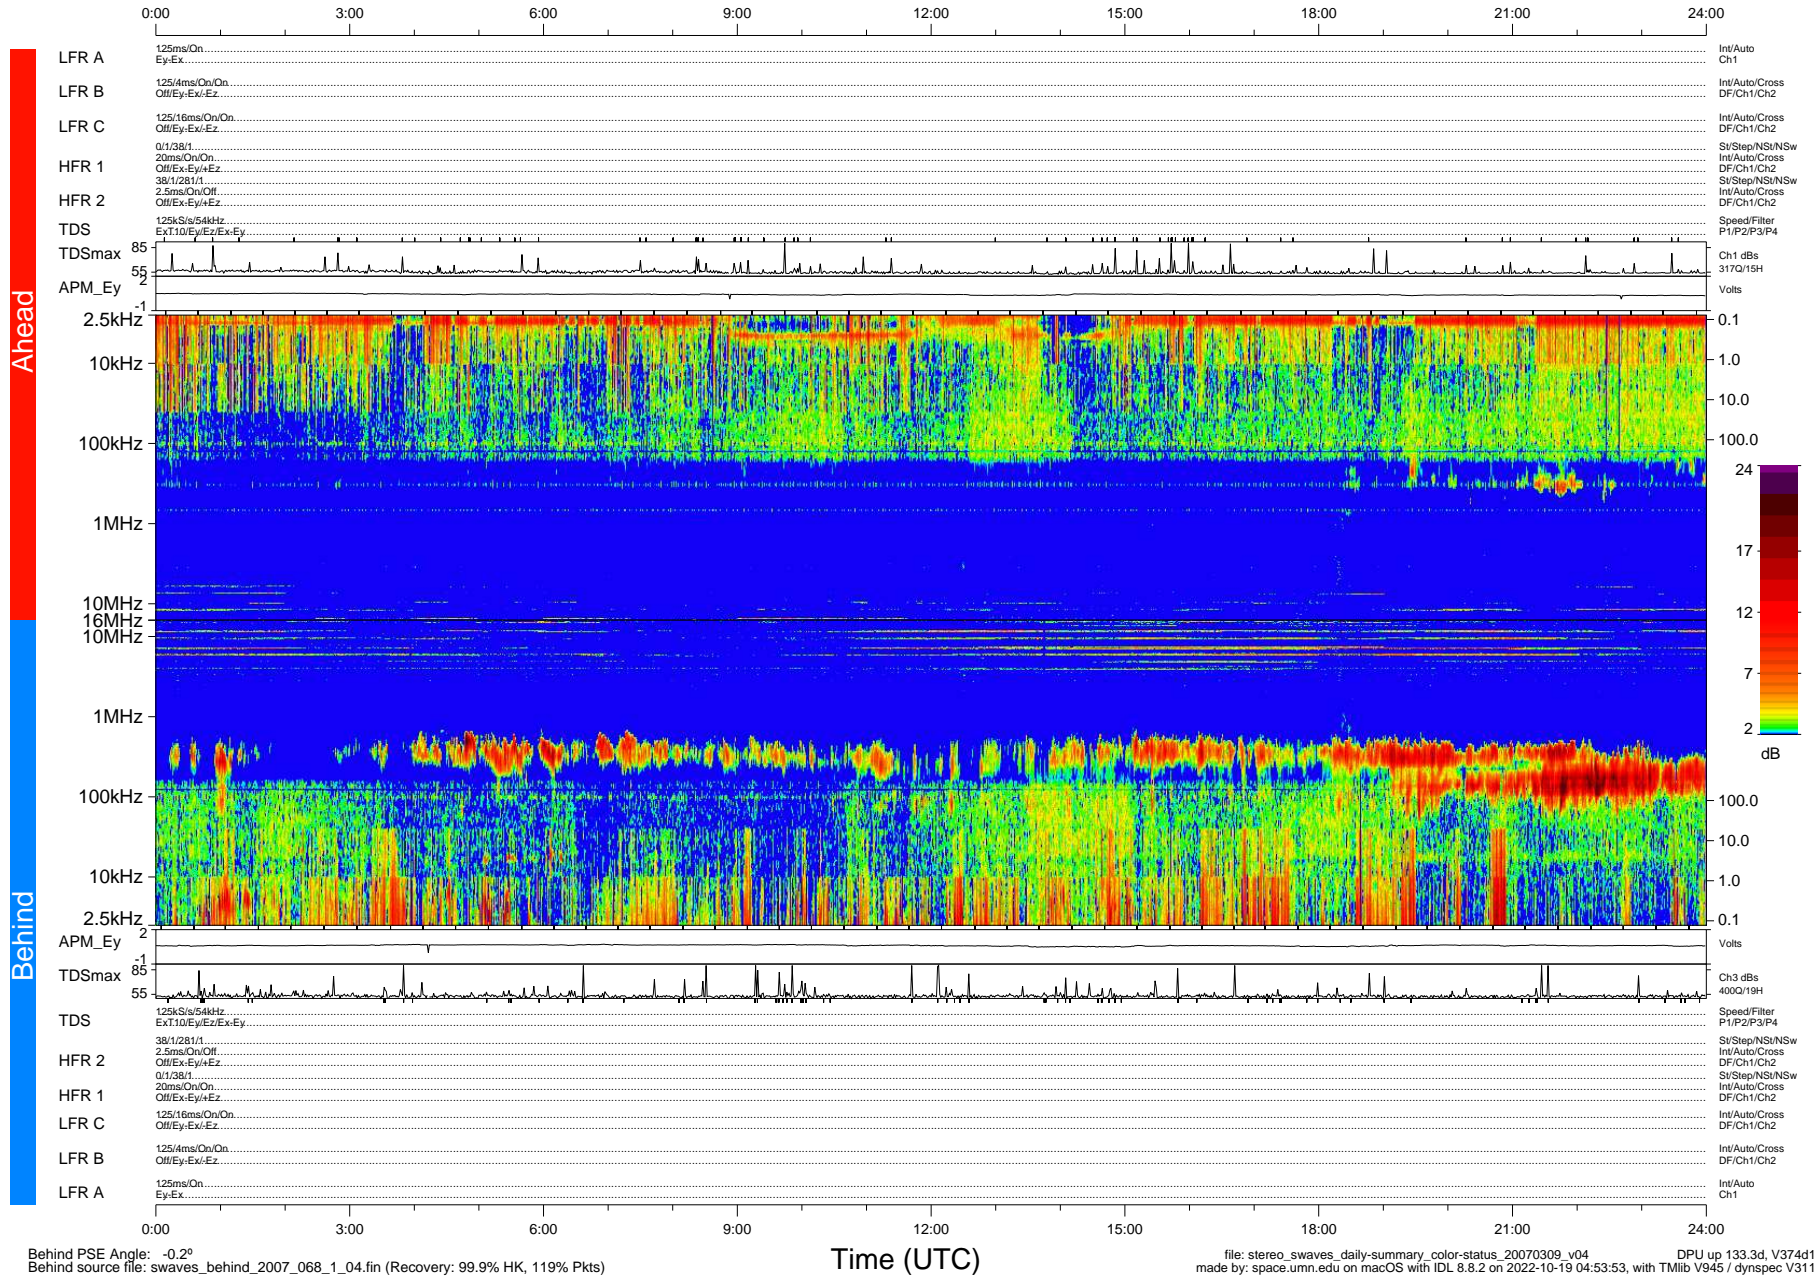

STEREO/WAVES Daily Summary - 09-Mar-2007 (DOY 068)

Ahead source file: swaves_ahead_2007_068_1_04.fin (Recovery: 99.9% HK, 106% Pkts)
Ahead PSE Angle: 1.4°

DPU up 123.2d, V374d1

Behind PSE Angle: -0.2°
Behind source file: swaves_behind_2007_068_1_04.fin (Recovery: 99.9% HK, 119% Pkts)