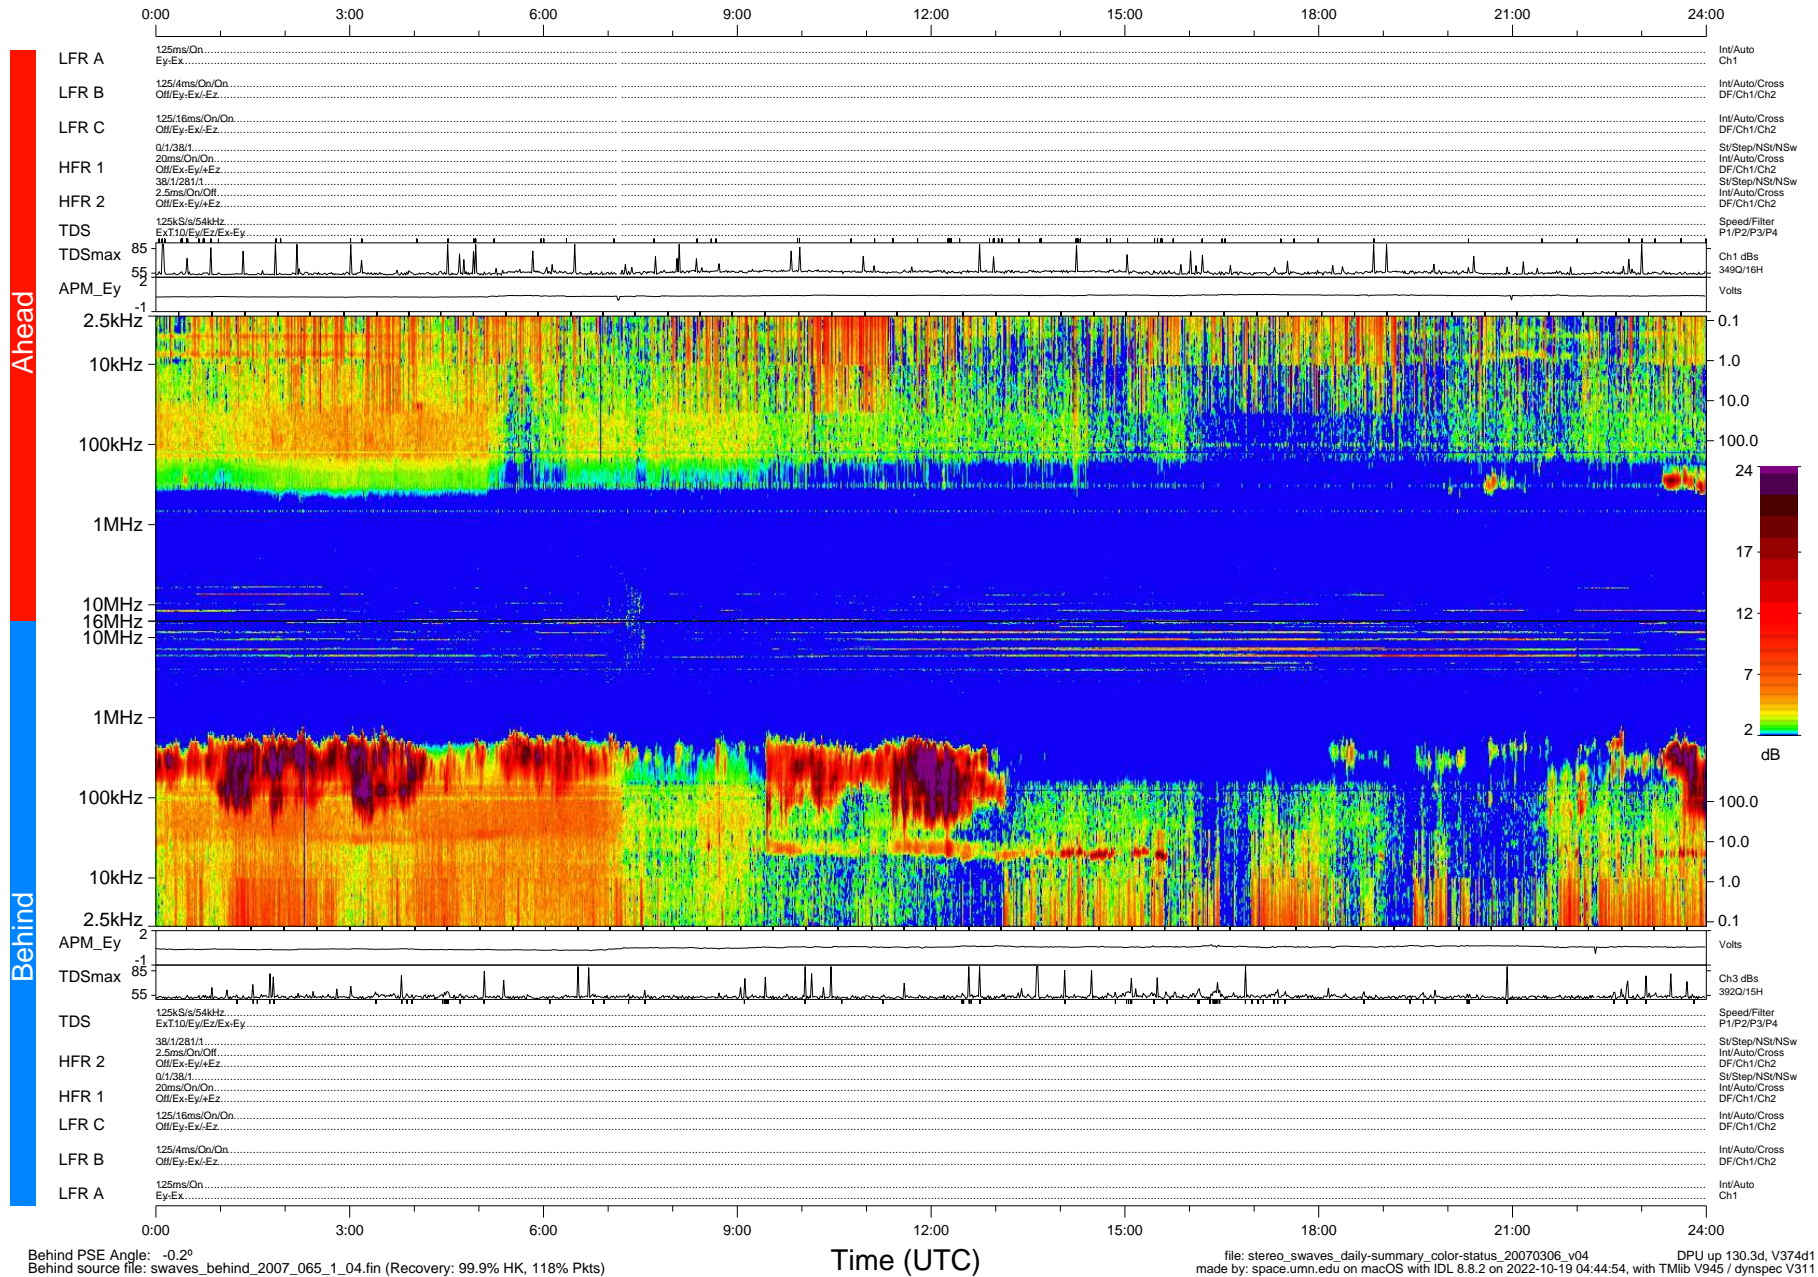

# STEREO/WAVES Daily Summary - 06-Mar-2007 (DOY 065)

Ahead source file: swaves\_ahead\_2007\_065\_1\_06.fin (Recovery: 99.8% HK, 111% Pkts)  
 Ahead PSE Angle: 1.2°

DPU up 120.2d, V374d1

Behind PSE Angle: -0.2°  
 Behind source file: swaves\_behind\_2007\_065\_1\_04.fin (Recovery: 99.9% HK, 118% Pkts)