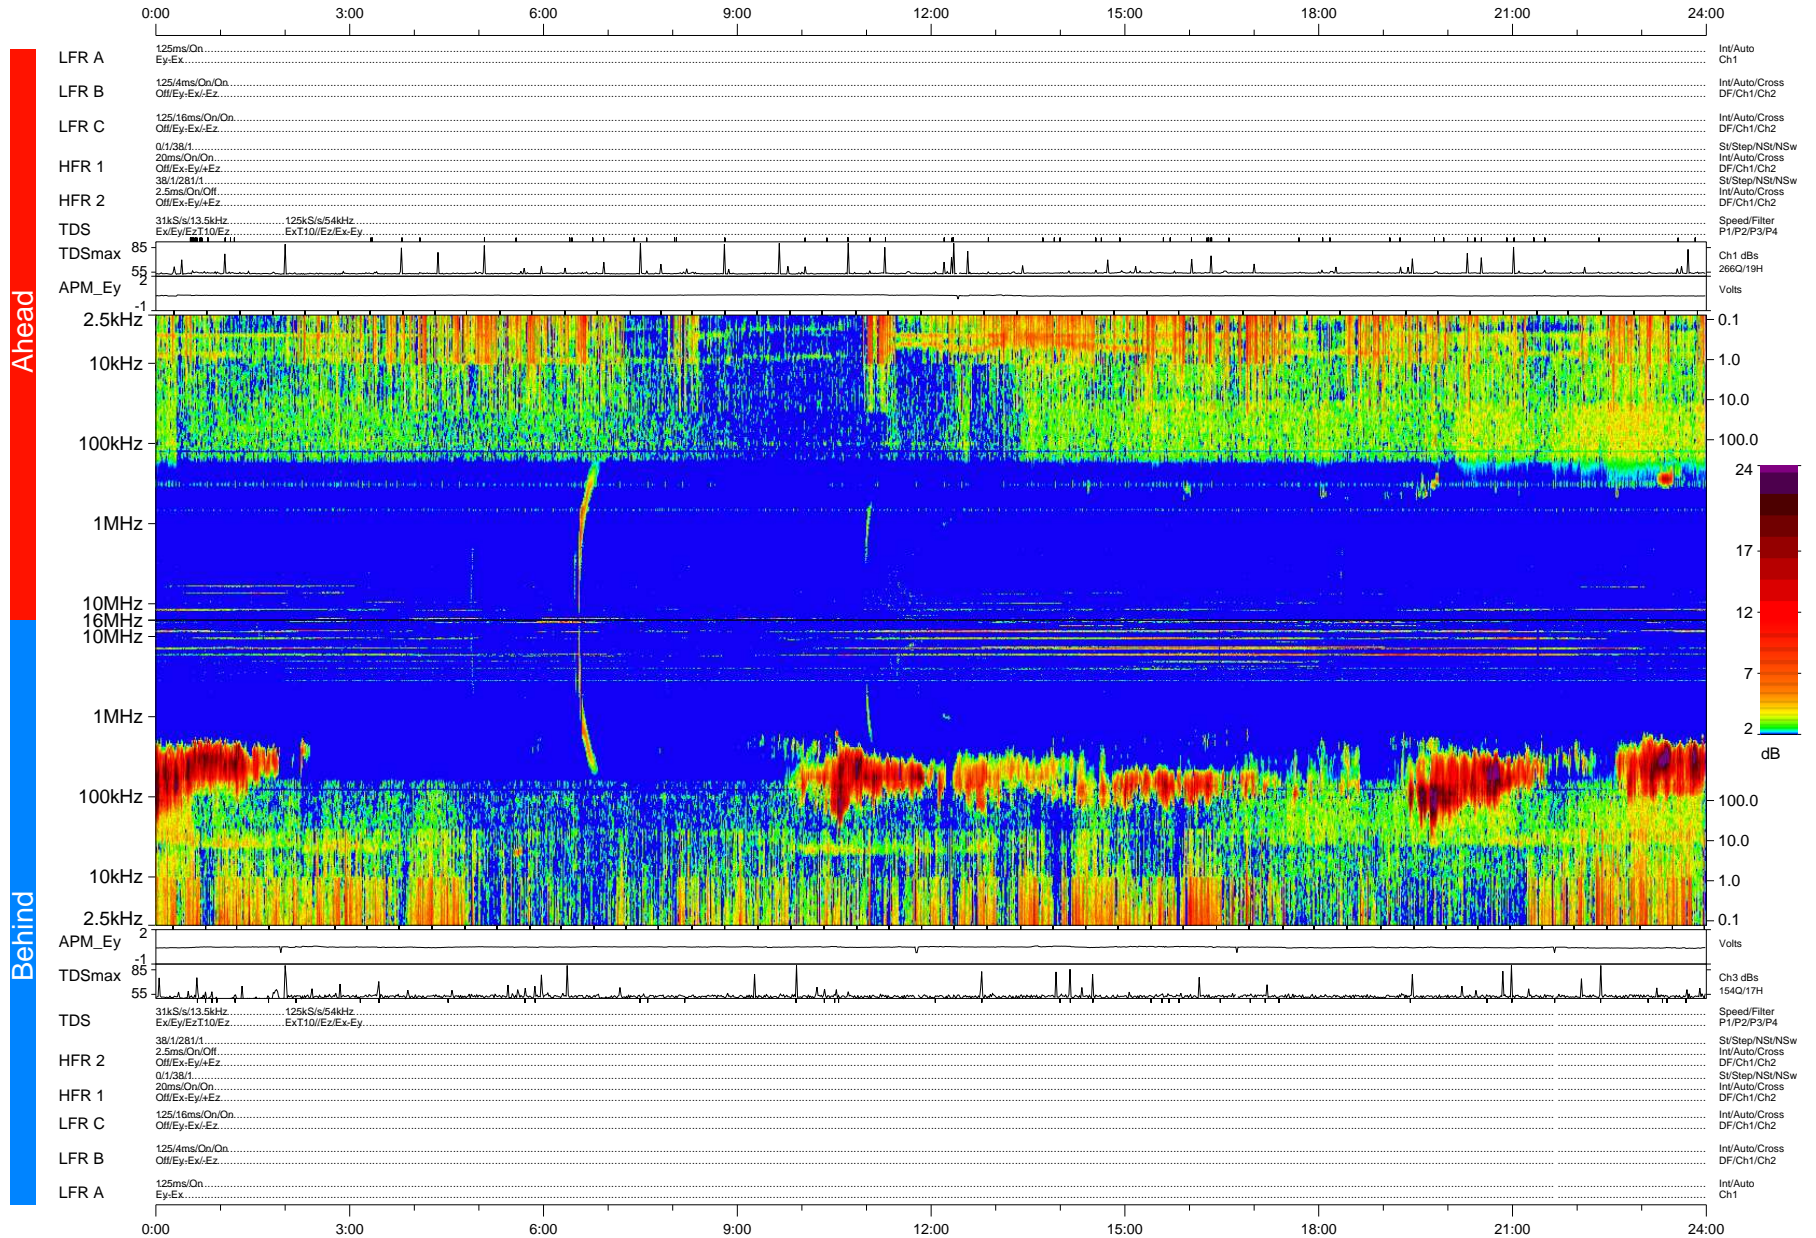

STEREO/WAVES Daily Summary - 05-Mar-2007 (DOY 064)

Ahead source file: swaves_ahead_2007_064_1_06.fin (Recovery: 99.9% HK, 99% Pkts)
 Ahead PSE Angle: 1.2°

DPU up 119.2d, V374d1a7

Behind PSE Angle: -0.2°
 Behind source file: swaves_behind_2007_064_1_04.fin (Recovery: 99.7% HK, 81% Pkts)

Time (UTC)

file: stereo_swaves_daily-summary_color-status_20070305_v04
 DPU up 129.3d, V374d1a7
 made by: space.umn.edu on macOS with IDL 8.8.2 on 2022-10-19 04:41:53, with Tlib V945 / dynspec V311