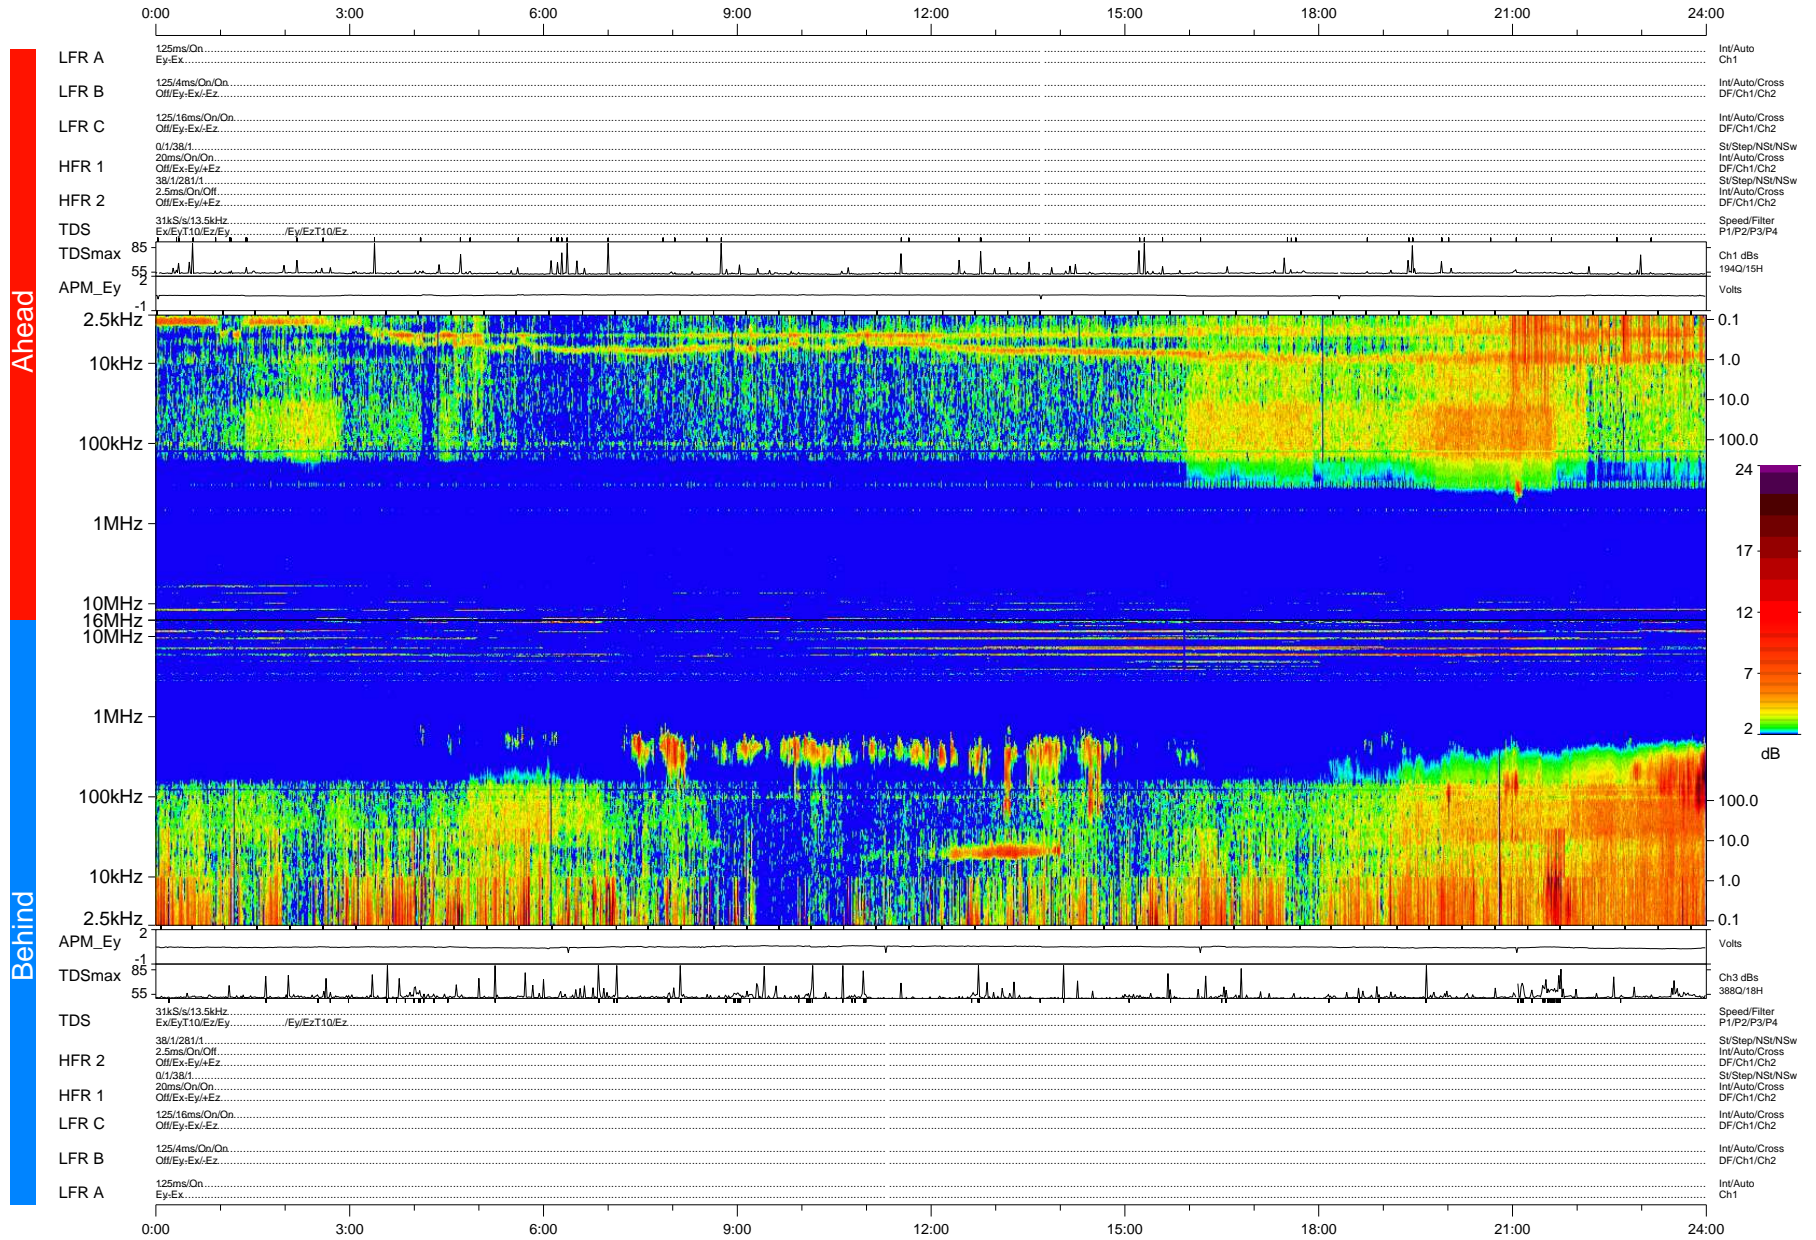

STEREO/WAVES Daily Summary - 04-Mar-2007 (DOY 063)

Ahead source file: swaves_ahead_2007_063_1_07.fin (Recovery: 99.8% HK, 87% Pkts)
Ahead PSE Angle: 1.2°

DPU up 118.2d, V374d1a7

Behind PSE Angle: -0.2°
Behind source file: swaves_behind_2007_063_1_04.fin (Recovery: 99.7% HK, 117% Pkts)

Time (UTC)