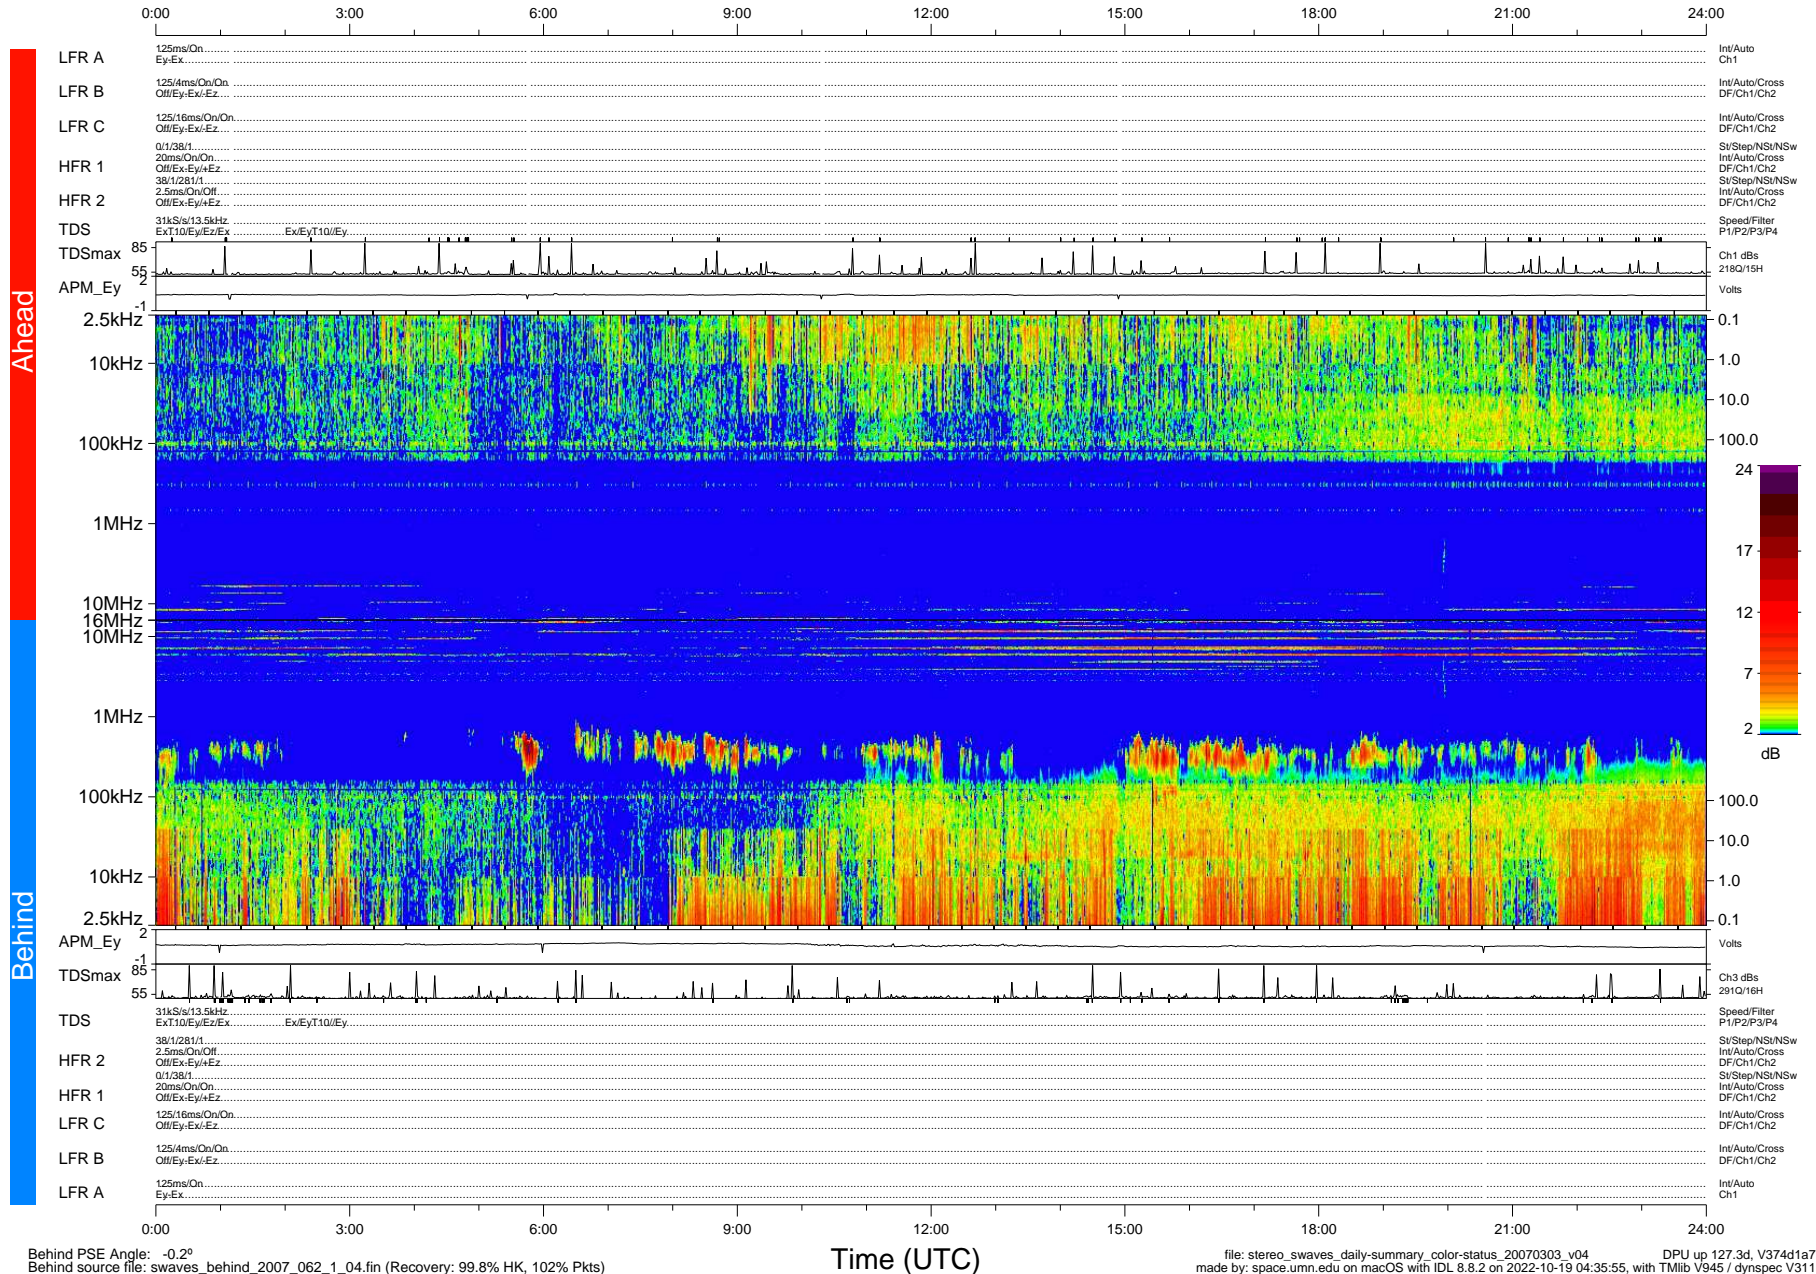

STEREO/WAVES Daily Summary - 03-Mar-2007 (DOY 062)

Ahead source file: swaves_ahead_2007_062_1_08.fin (Recovery: 99.7% HK, 91% Pkts)
Ahead PSE Angle: 1.1°

DPU up 117.2d, V374d1a7

Behind PSE Angle: -0.2°
Behind source file: swaves_behind_2007_062_1_04.fin (Recovery: 99.8% HK, 102% Pkts)

Time (UTC)