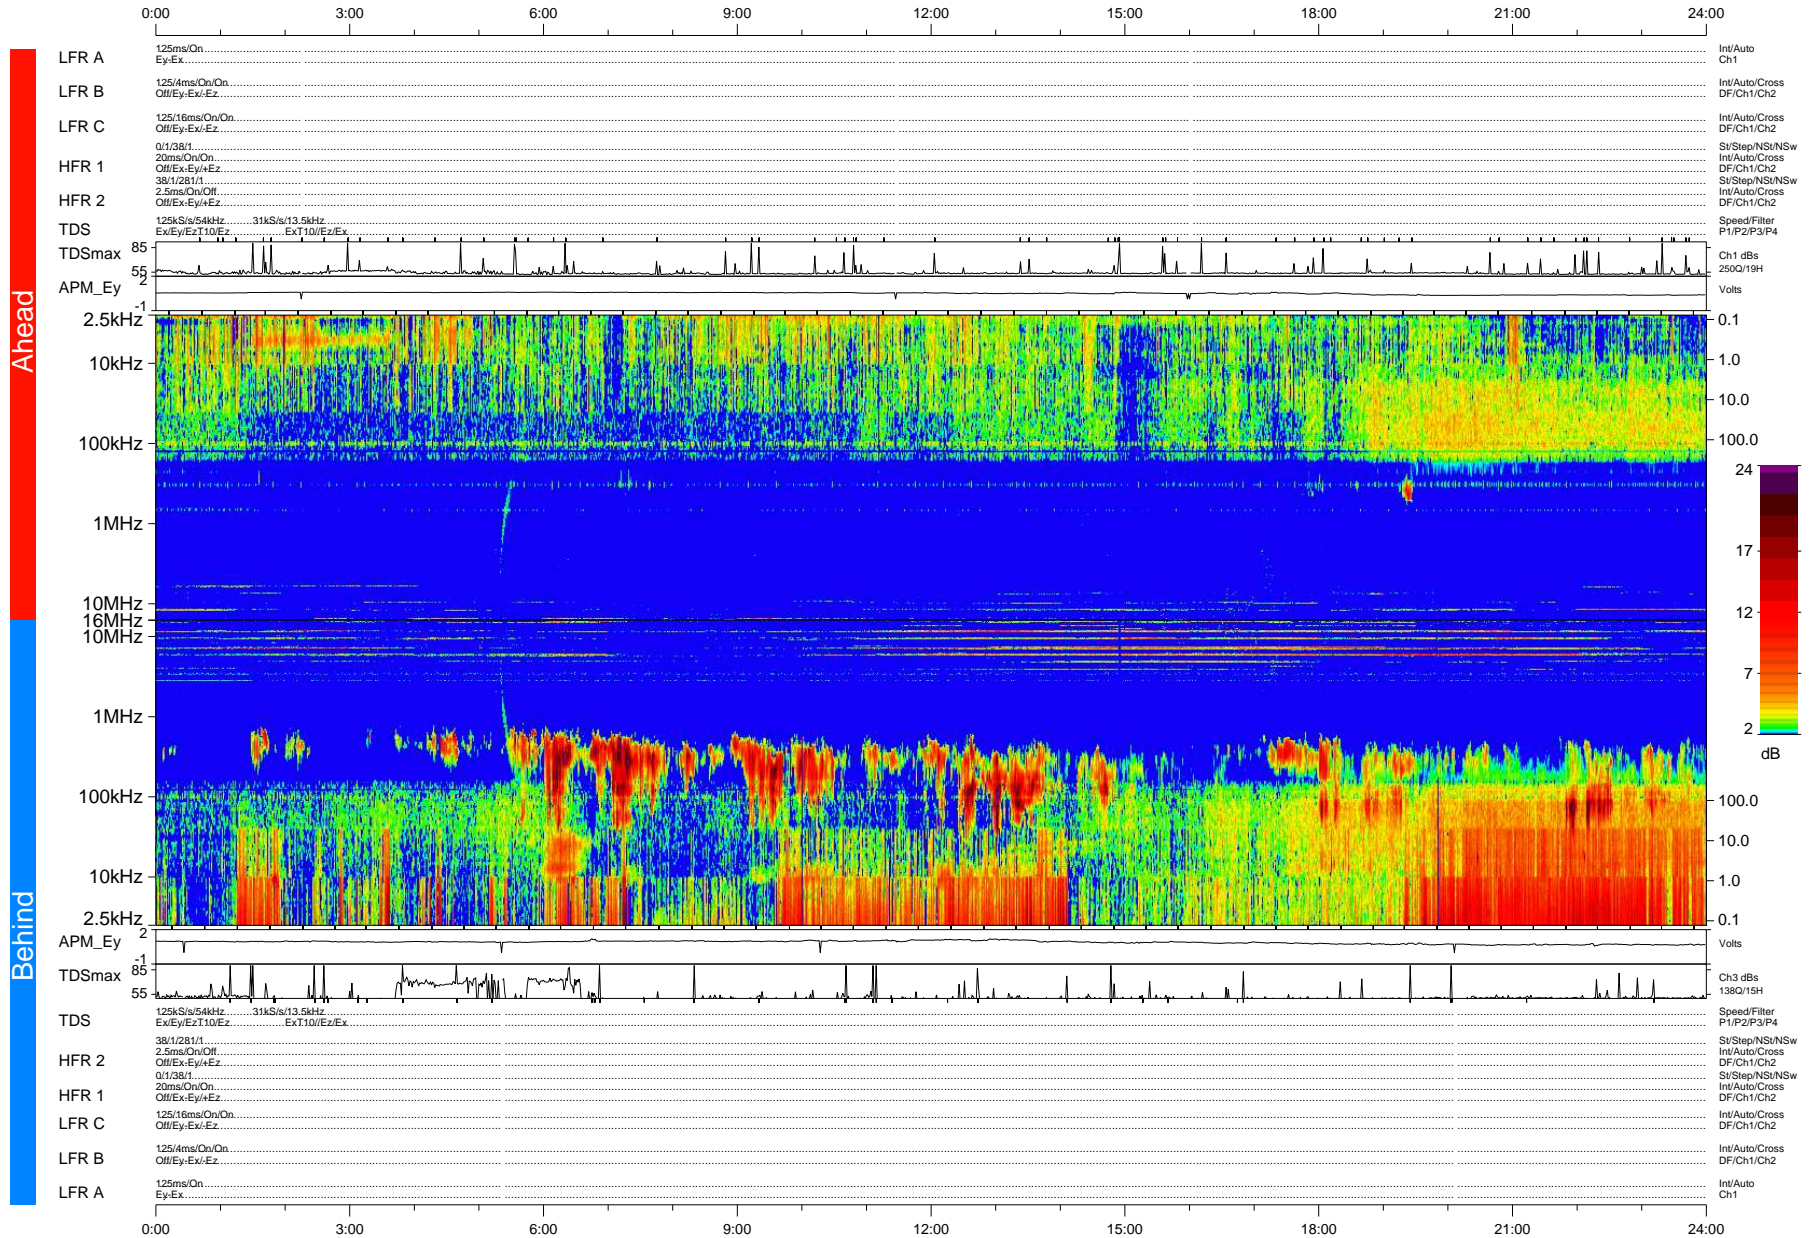

STEREO/WAVES Daily Summary - 02-Mar-2007 (DOY 061)

Ahead source file: swaves_ahead_2007_061_1_07.fin (Recovery: 99.7% HK, 96% Pkts)
 Ahead PSE Angle: 1.1°

DPU up 116.2d, V374d1a7

Behind PSE Angle: -0.2°
 Behind source file: swaves_behind_2007_061_1_04.fin (Recovery: 99.7% HK, 79% Pkts)

Time (UTC)

file: stereo_swaves_daily-summary_color-status_20070302_v04 DPU up 126.3d, V374d1a7
 made by: space.umn.edu on macOS with IDL 8.8.2 on 2022-10-19 04:32:56, with Tmlib V945 / dynspec V311