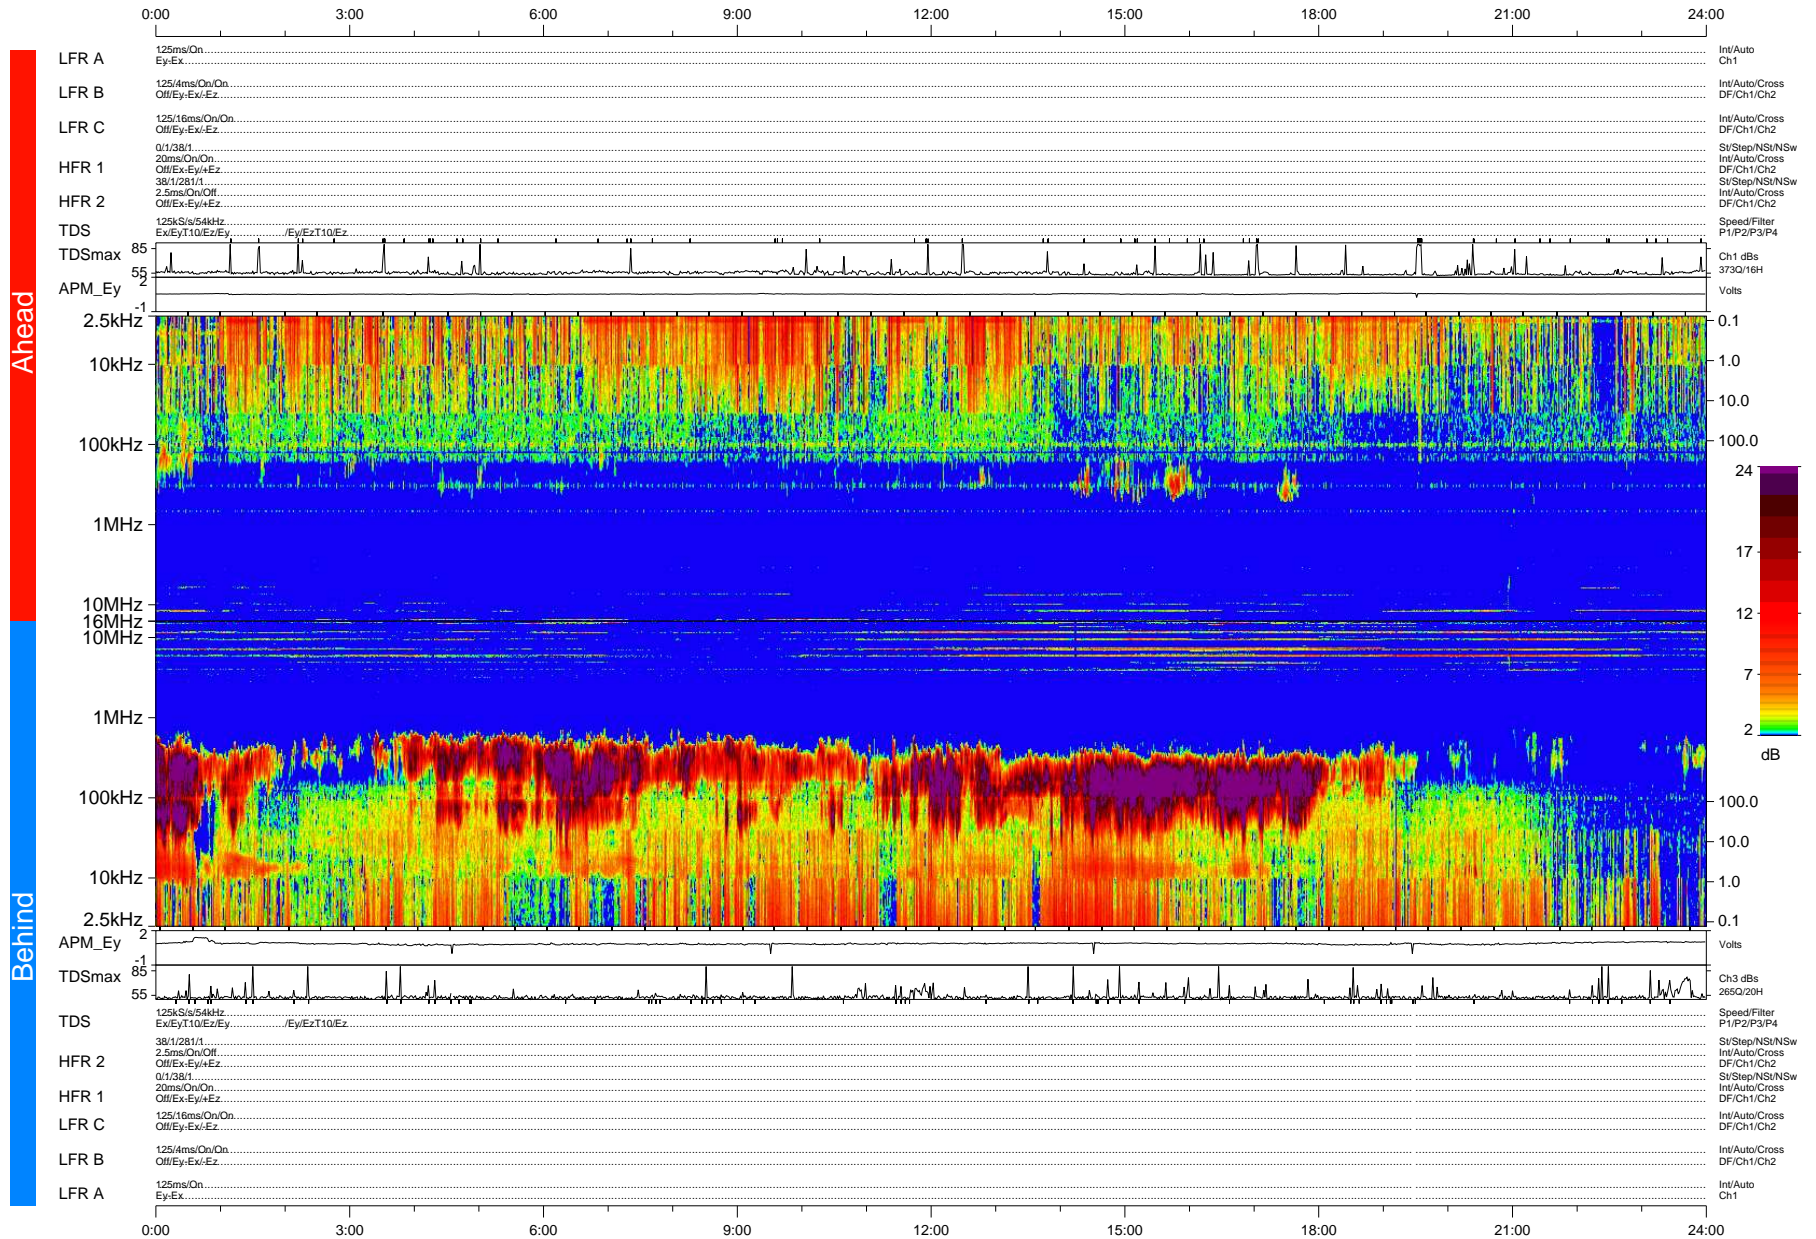

STEREO/WAVES Daily Summary - 01-Mar-2007 (DOY 060)

Ahead source file: swaves_ahead_2007_060_1_06.fin (Recovery: 100.0% HK, 114% Pkts)
 Ahead PSE Angle: 1.1°

DPU up 115.2d, V374d1a7

Behind PSE Angle: -0.1°
 Behind source file: swaves_behind_2007_060_1_04.fin (Recovery: 99.7% HK, 99% Pkts)

Time (UTC)

file: stereo_swaves_daily-summary_color-status_20070301_v04
 made by: space.umn.edu on macOS with IDL 8.8.2 on 2022-10-19 04:29:58, with Tmlib V945 / dynspec V311

DPU up 125.3d, V374d1a7