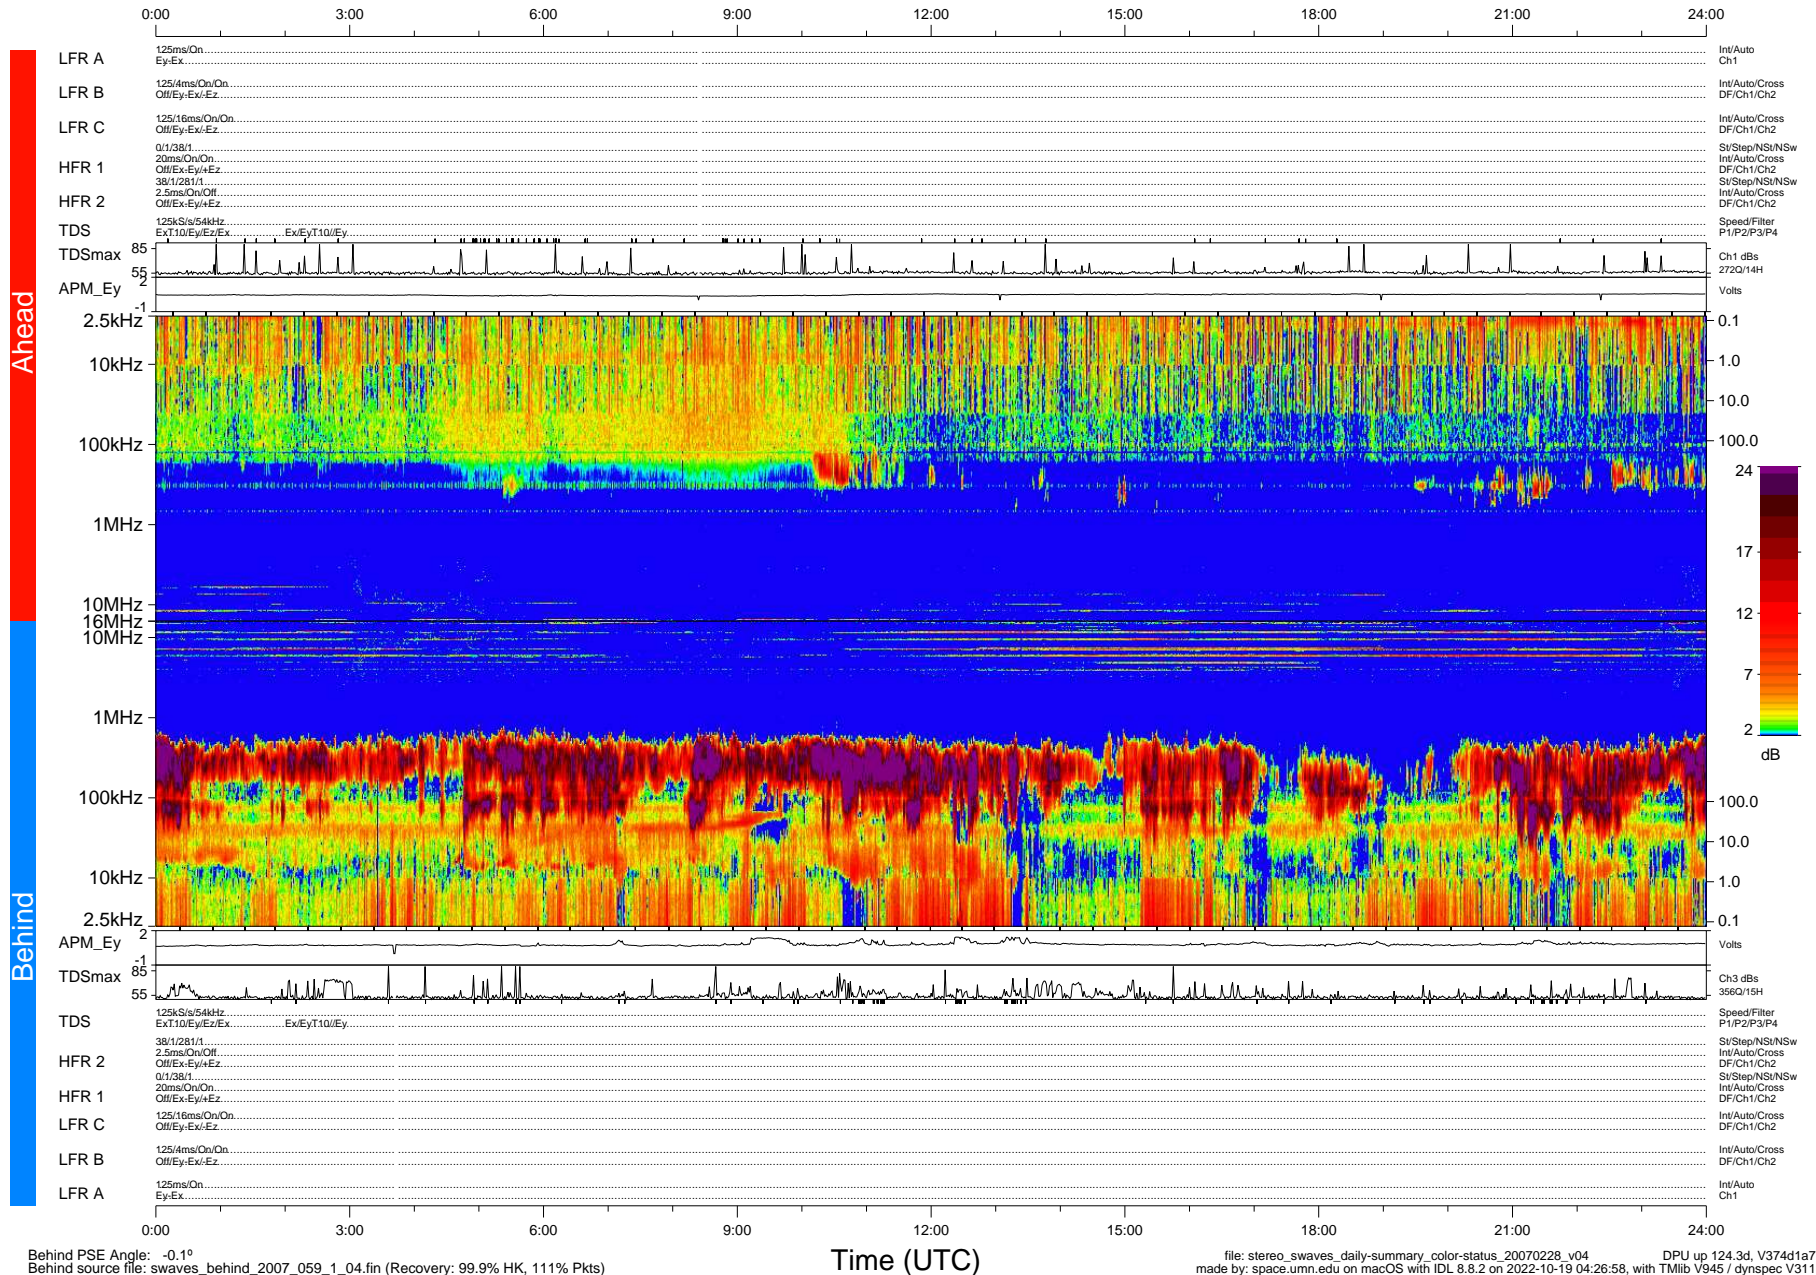

STEREO/WAVES Daily Summary - 28-Feb-2007 (DOY 059)

Ahead source file: swaves_ahead_2007_059_1_05.fin (Recovery: 99.7% HK, 99% Pkts)
Ahead PSE Angle: 1.0°

DPU up 114.2d, V374d1a7

Behind PSE Angle: -0.1°
Behind source file: swaves_behind_2007_059_1_04.fin (Recovery: 99.9% HK, 111% Pkts)

Time (UTC)