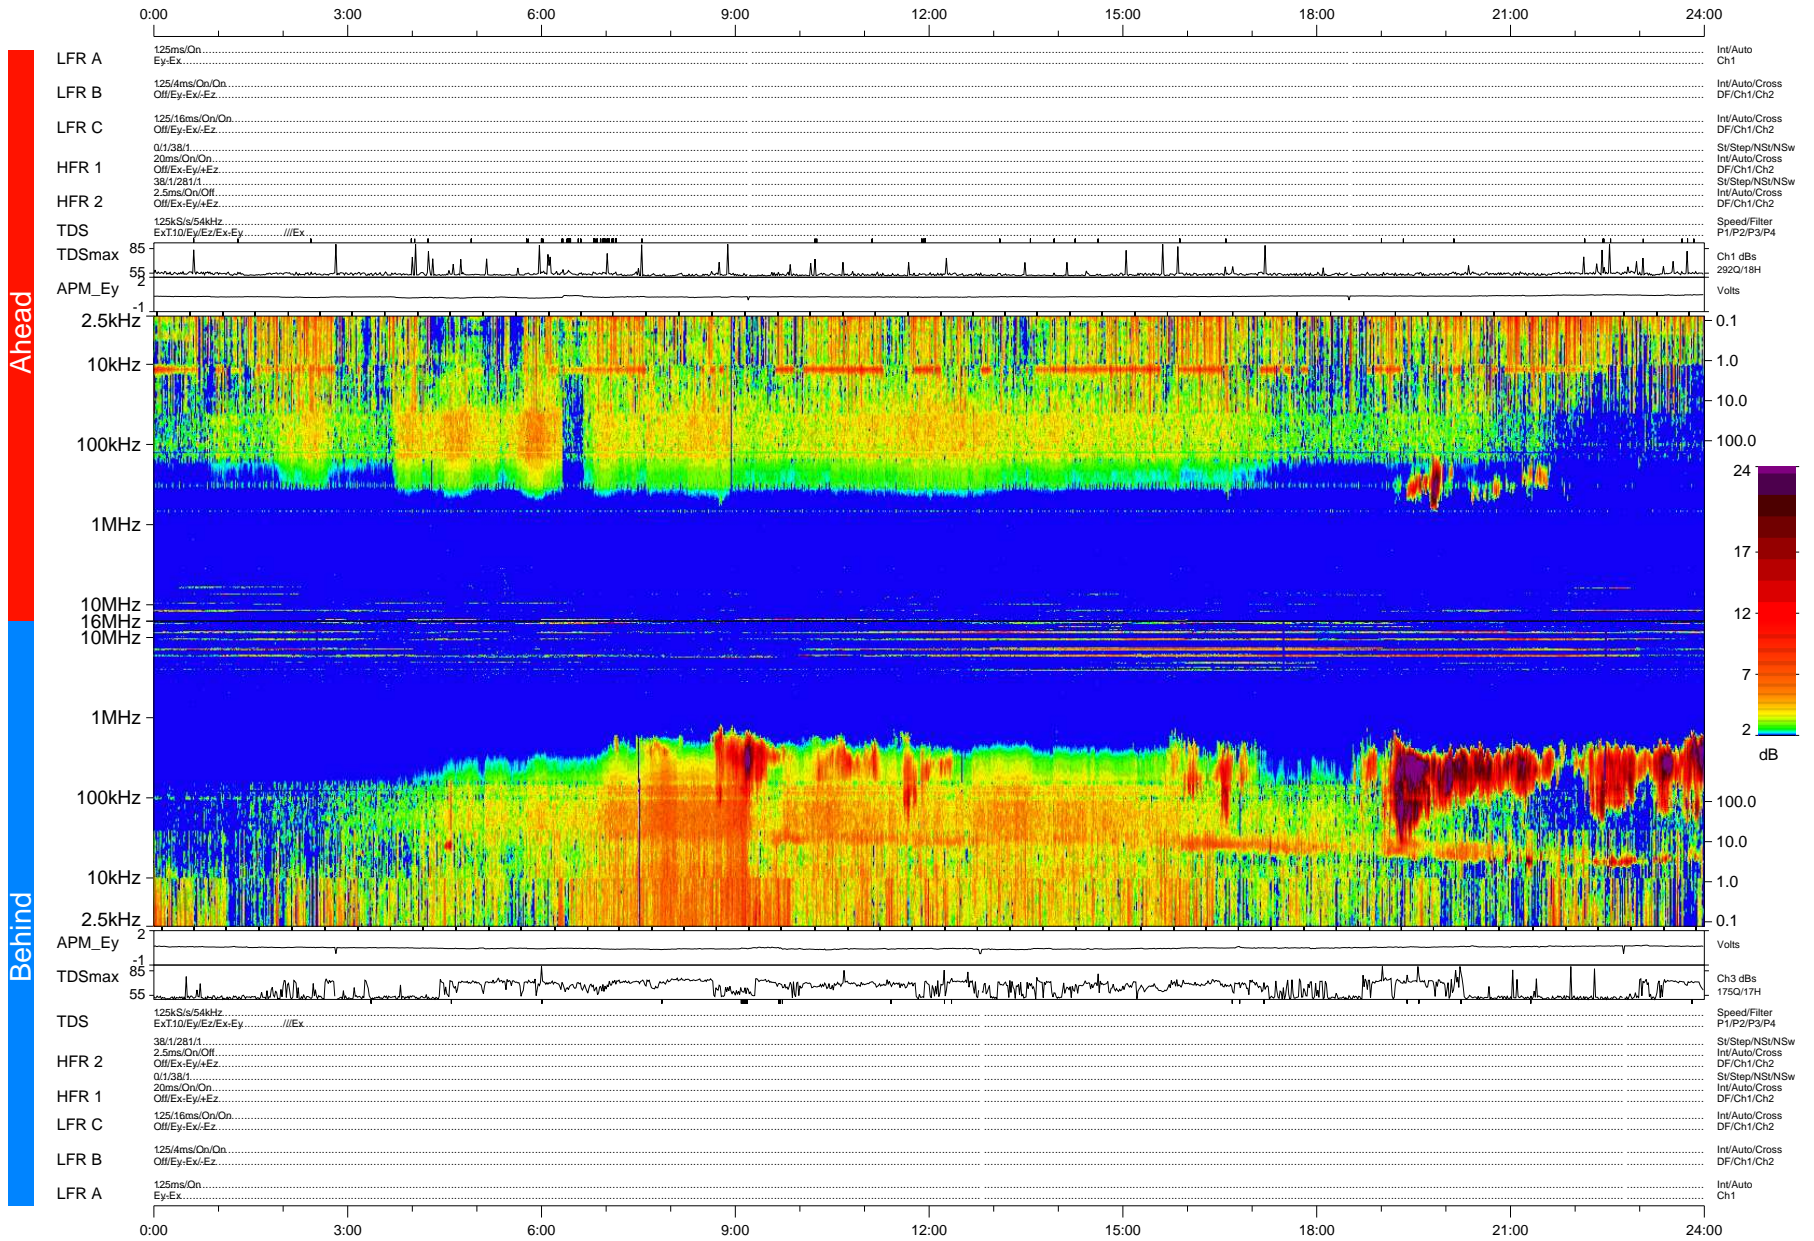

STEREO/WAVES Daily Summary - 27-Feb-2007 (DOY 058)

Ahead source file: swaves_ahead_2007_058_1_04.fin (Recovery: 99.9% HK, 103% Pkts)
 Ahead PSE Angle: 1.0°

DPU up 113.2d, V374d1a7

Behind PSE Angle: -0.1°
 Behind source file: swaves_behind_2007_058_1_04.fin (Recovery: 99.7% HK, 85% Pkts)

Time (UTC)

file: stereo_swaves_daily-summary_color-status_20070227_v04 DPU up 123.3d, V374d1a7
 made by: space.umn.edu on macOS with IDL 8.8.2 on 2022-10-19 04:23:58, with Tlib V945 / dynspec V311