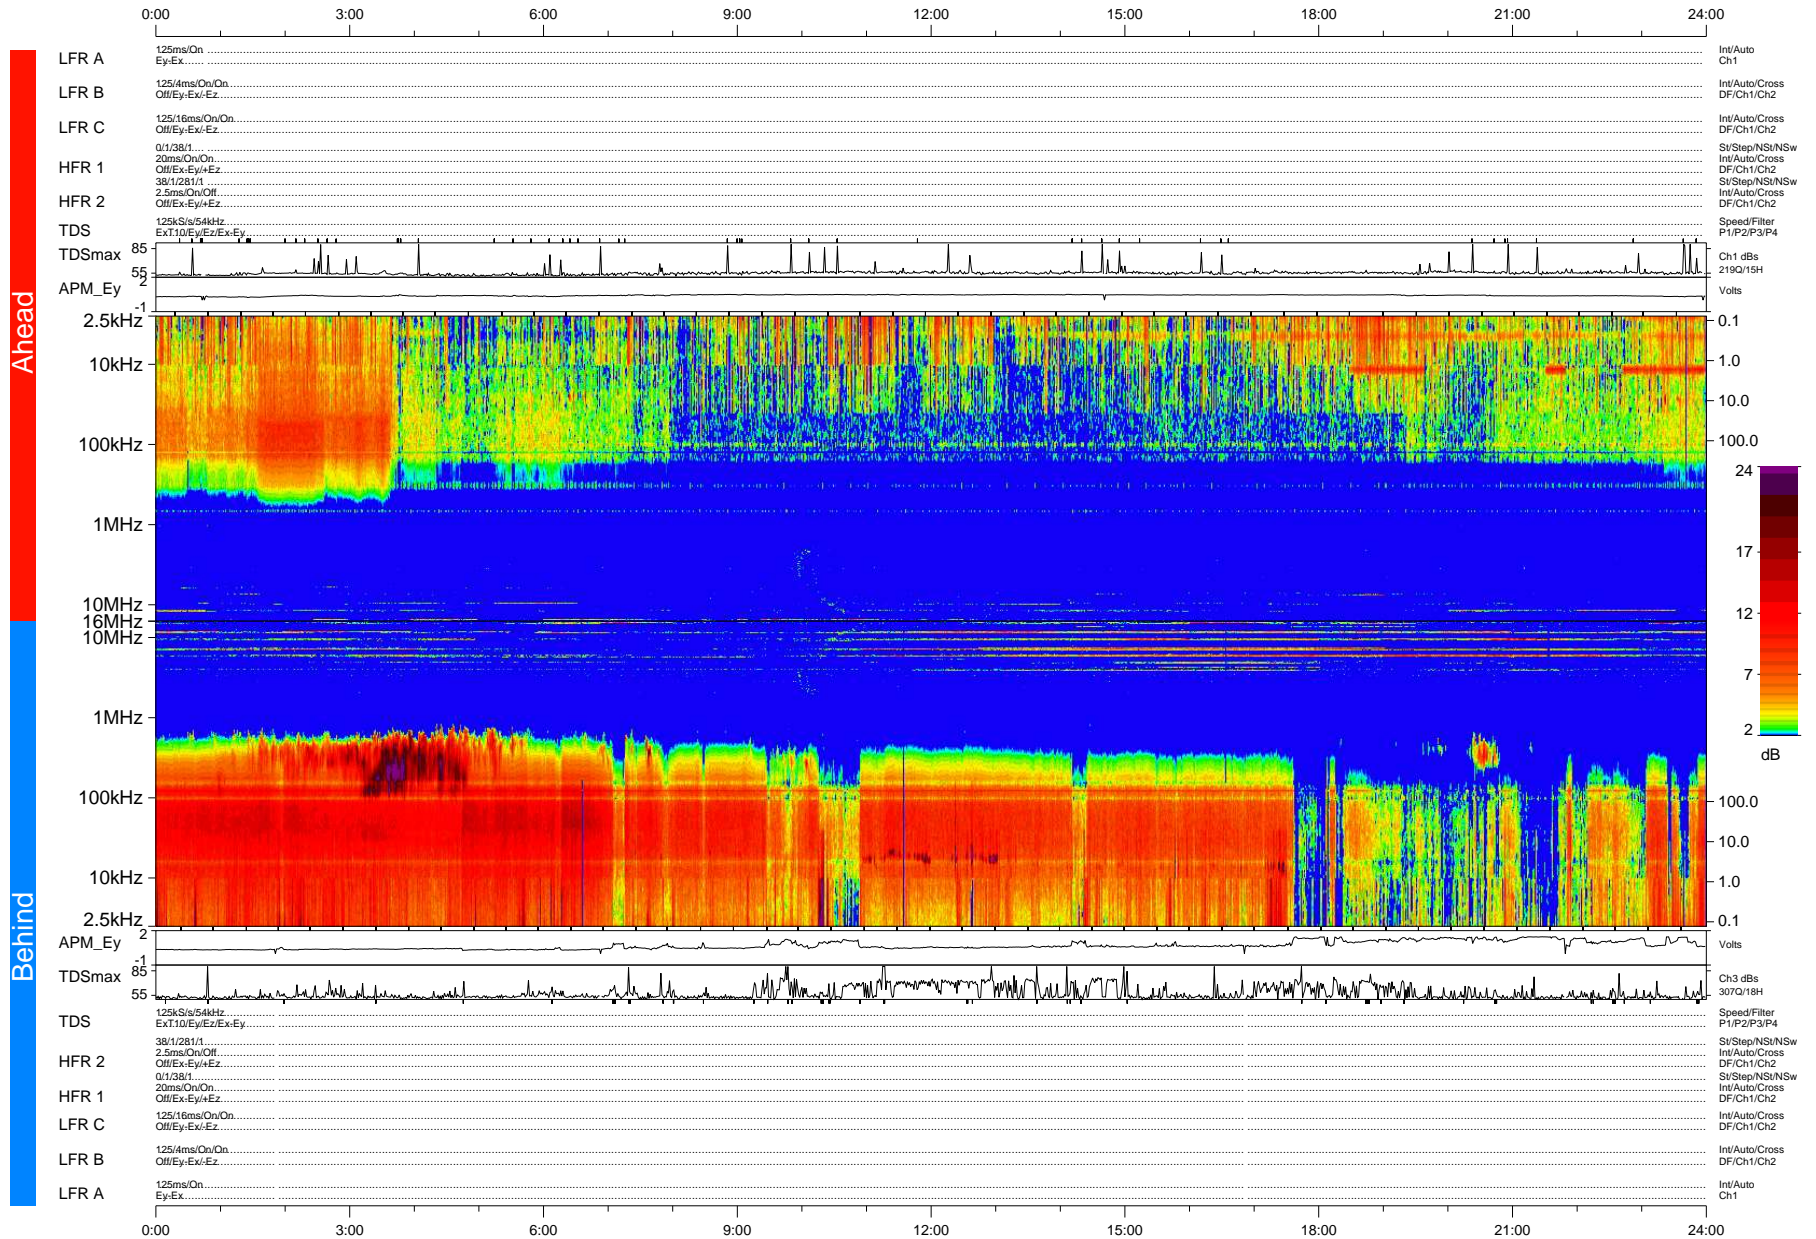

STEREO/WAVES Daily Summary - 26-Feb-2007 (DOY 057)

Ahead source file: swaves_ahead_2007_057_1_04.fin (Recovery: 99.7% HK, 91% Pkts)
Ahead PSE Angle: 1.0°

DPU up 112.2d, V374d1

Behind PSE Angle: -0.1°
Behind source file: swaves_behind_2007_057_1_04.fin (Recovery: 99.7% HK, 105% Pkts)

Time (UTC)