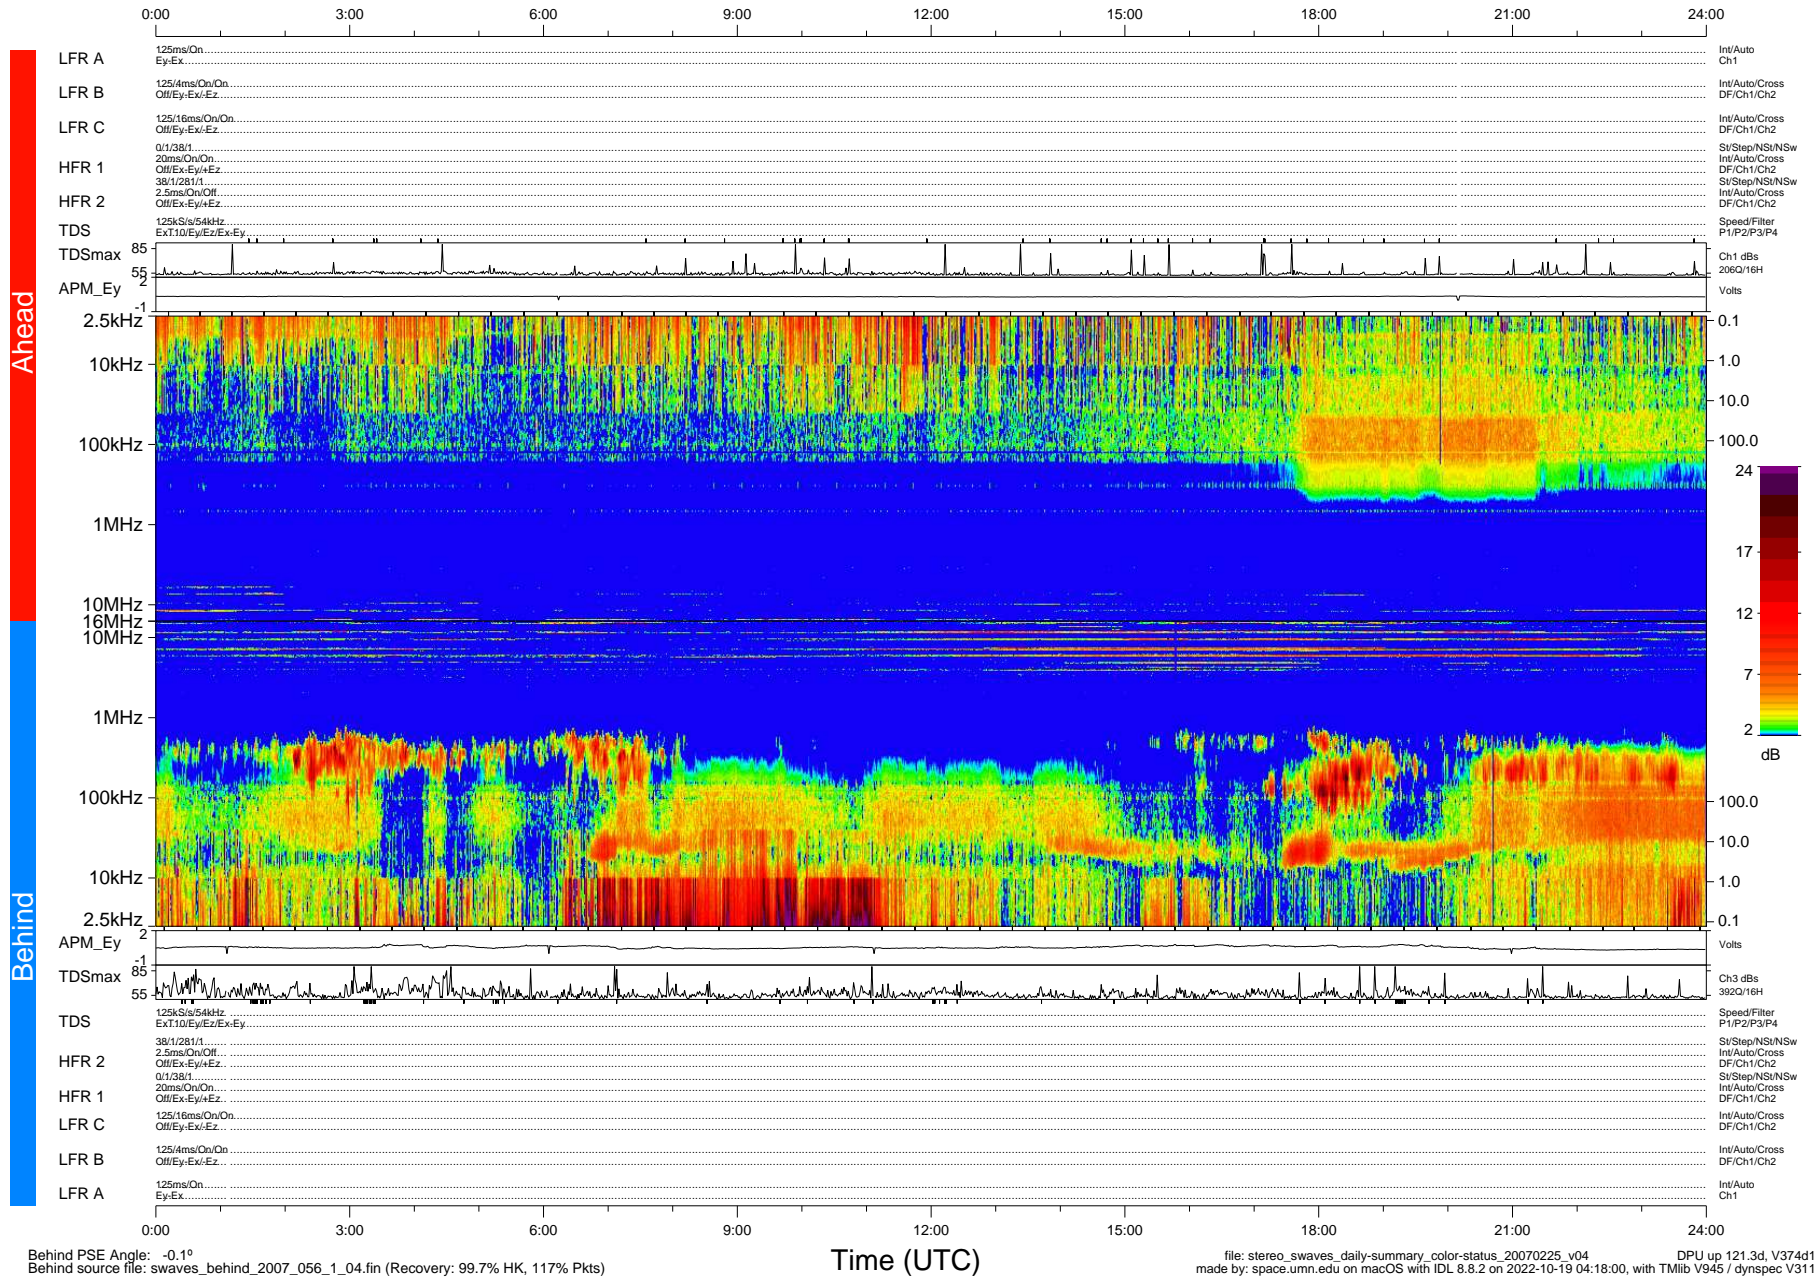

STEREO/WAVES Daily Summary - 25-Feb-2007 (DOY 056)

Ahead source file: swaves_ahead_2007_056_1_04.fin (Recovery: 99.8% HK, 89% Pkts)
Ahead PSE Angle: 0.9°

DPU up 111.2d, V374d1

Behind PSE Angle: -0.1°
Behind source file: swaves_behind_2007_056_1_04.fin (Recovery: 99.7% HK, 117% Pkts)

Time (UTC)