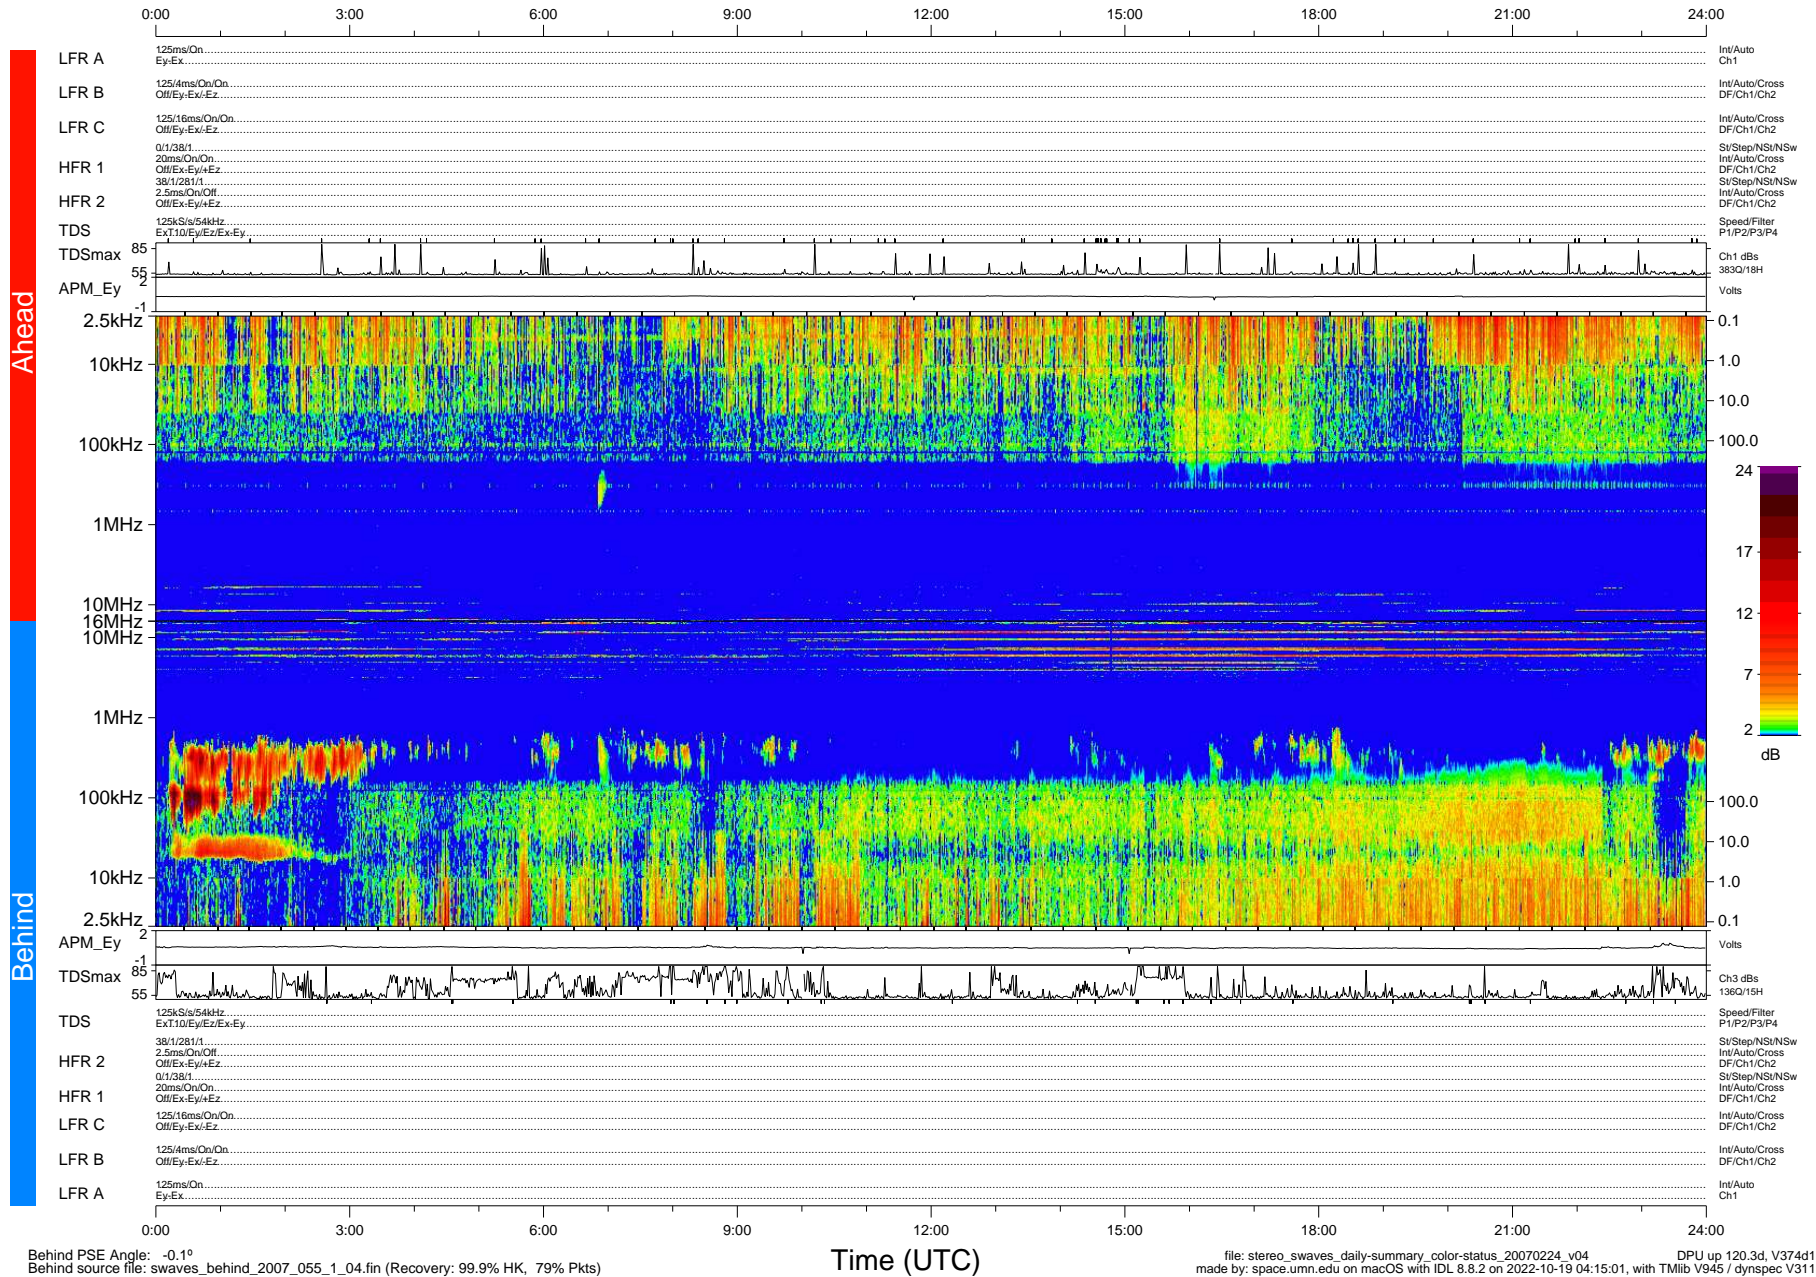

STEREO/WAVES Daily Summary - 24-Feb-2007 (DOY 055)

Ahead source file: swaves_ahead_2007_055_1_04.fin (Recovery: 99.9% HK, 116% Pkts)
Ahead PSE Angle: 0.9°

DPU up 110.2d, V374d1

Behind PSE Angle: -0.1°
Behind source file: swaves_behind_2007_055_1_04.fin (Recovery: 99.9% HK, 79% Pkts)

Time (UTC)